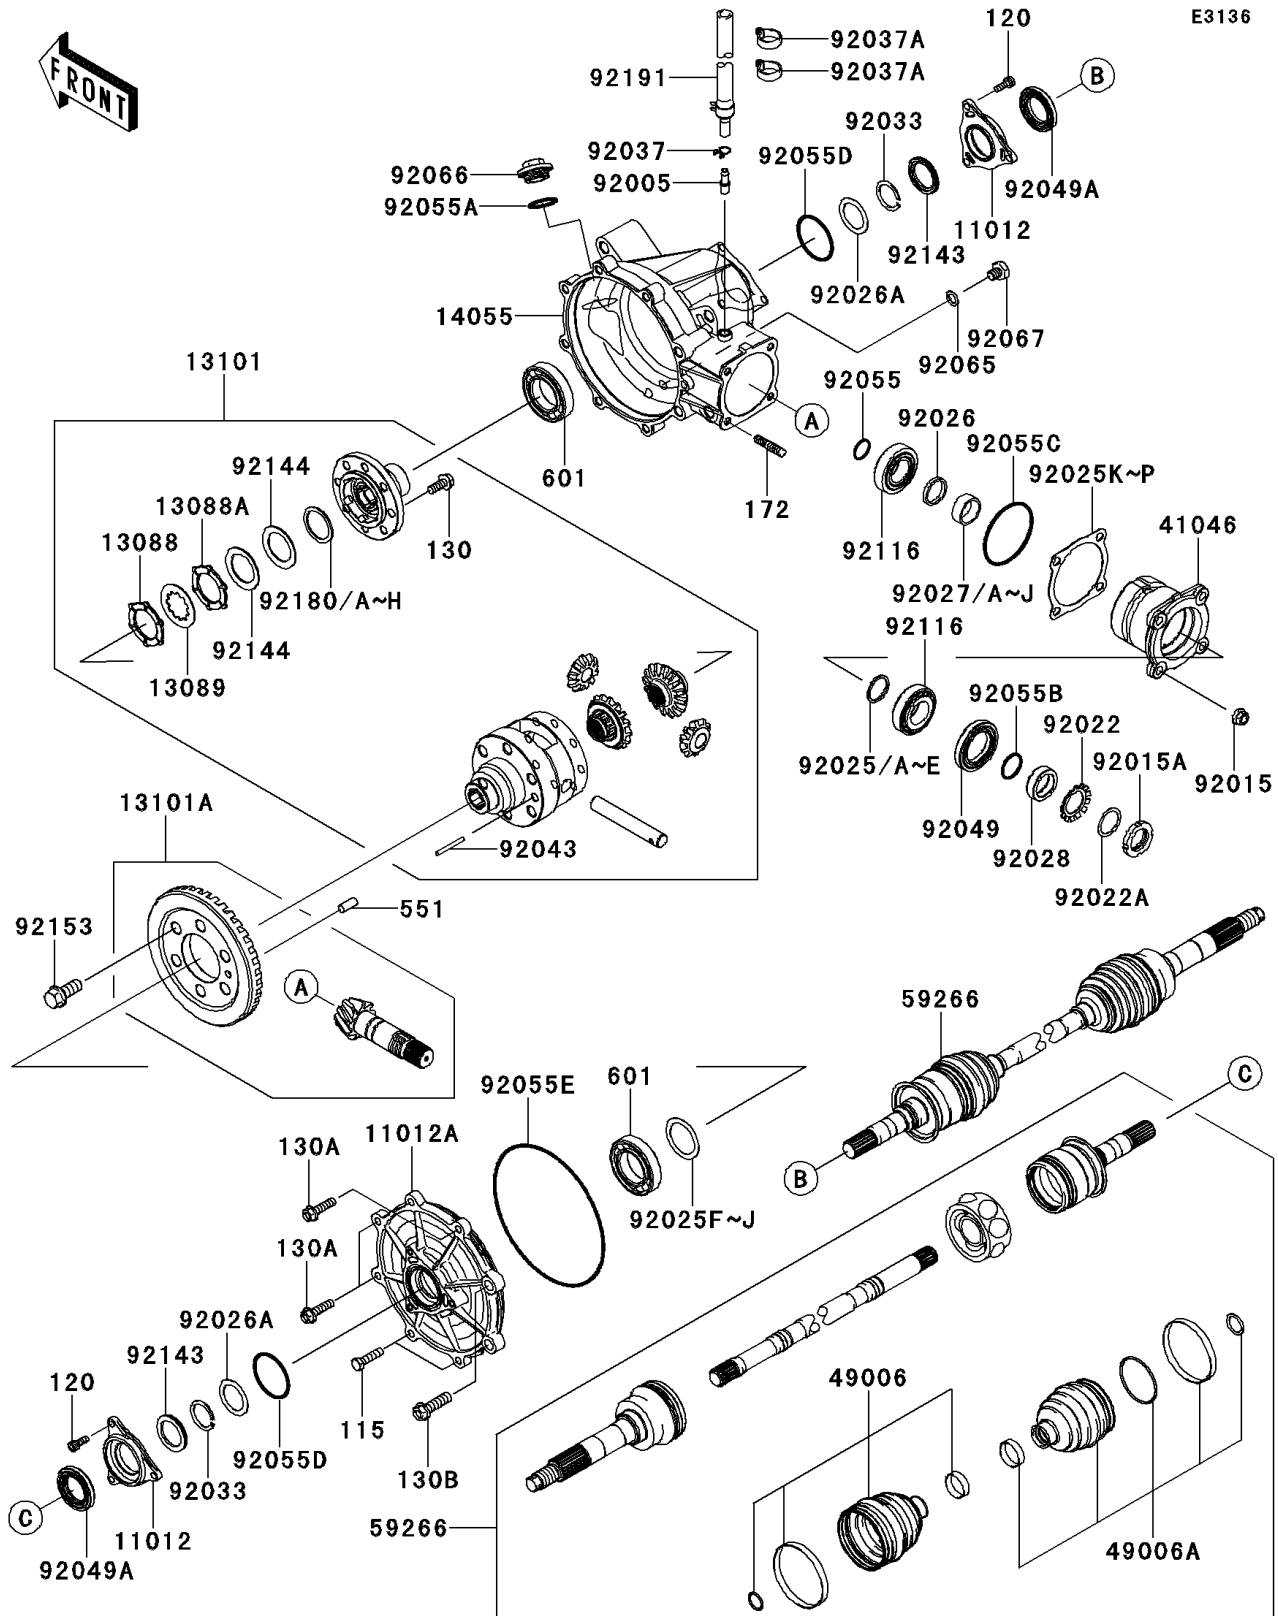

2012 MULE™ 4010 DIESEL 4x4

PARTS DIAGRAM

Drive Shaft-Front

2012 MULE™ 4010 DIESEL 4x4

PARTS LIST

Drive Shaft-Front

ITEM NAME

PART NUMBER

QUANTITY
