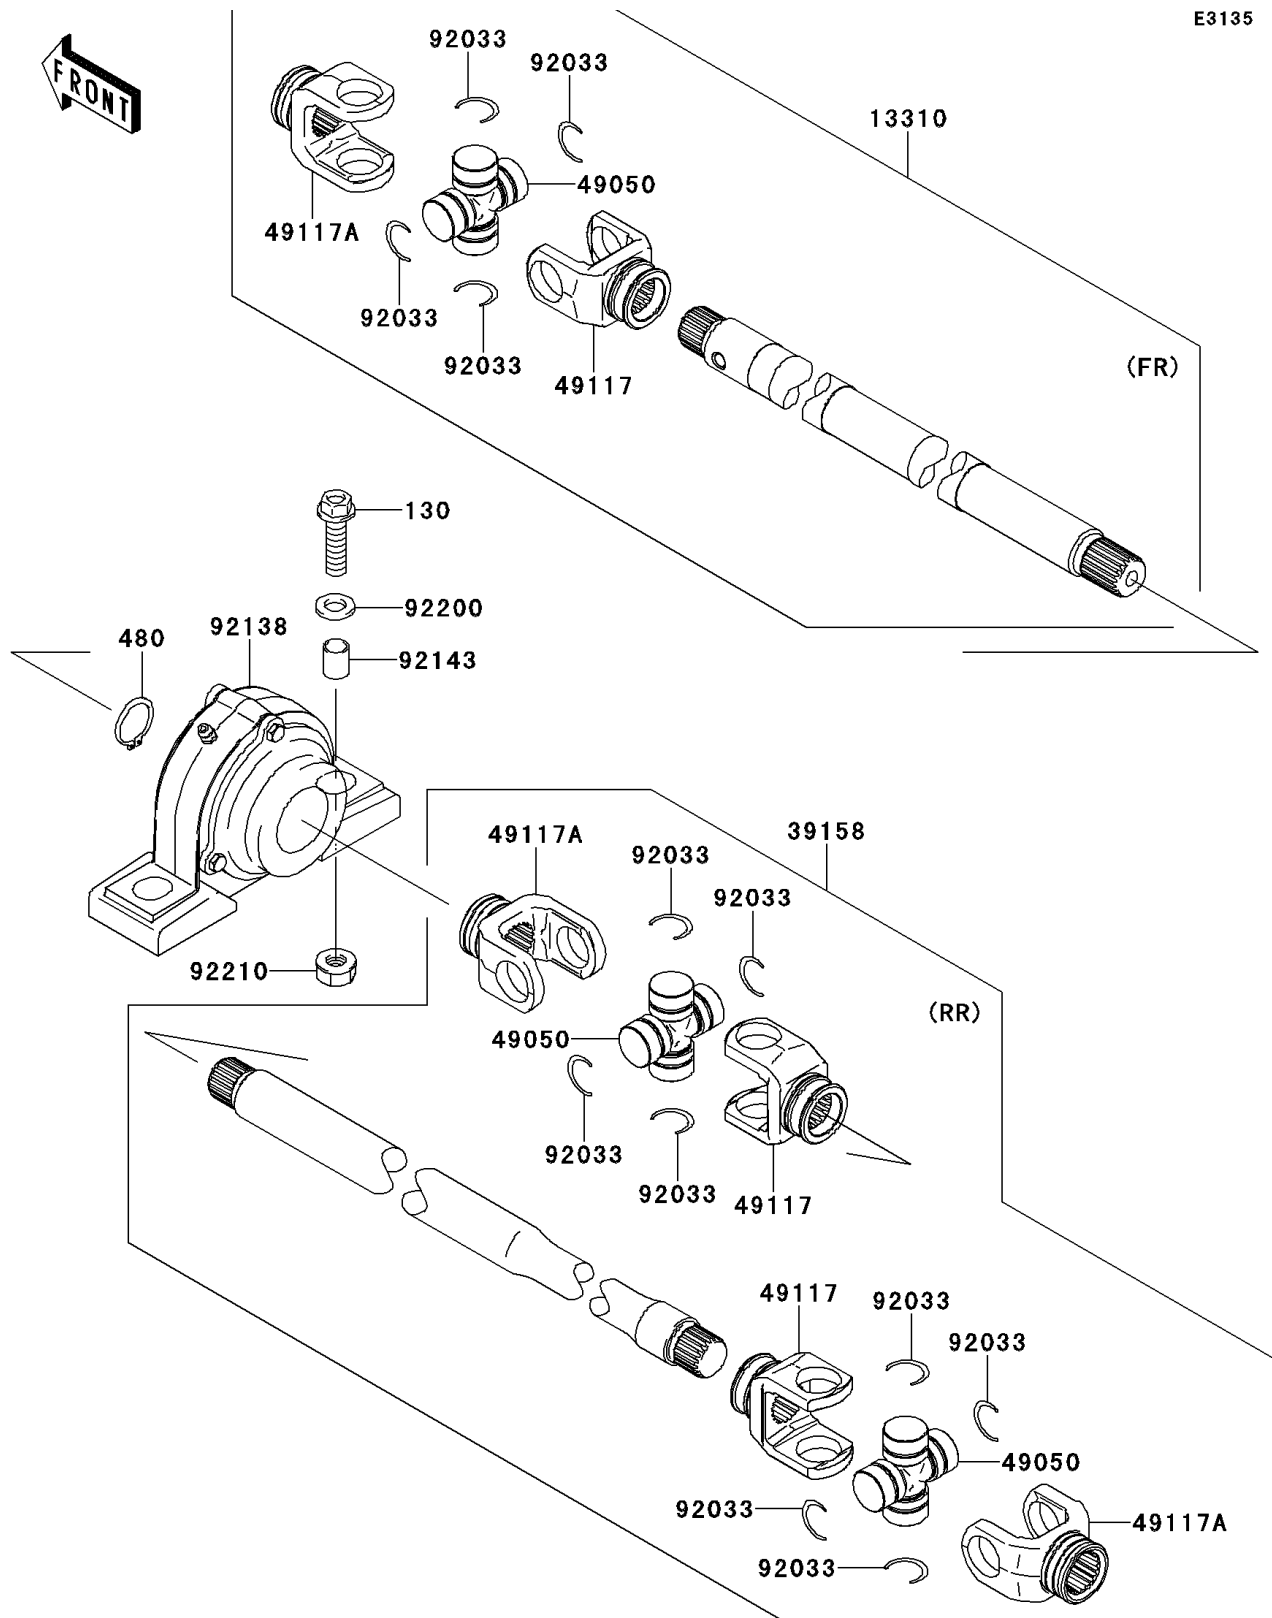

2012 MULE™ 4010 DIESEL 4x4

PARTS DIAGRAM

Drive Shaft-Propeller

2012 MULE™ 4010 DIESEL 4x4

PARTS LIST

Drive Shaft-Propeller

ITEM NAME

PART NUMBER

QUANTITY
