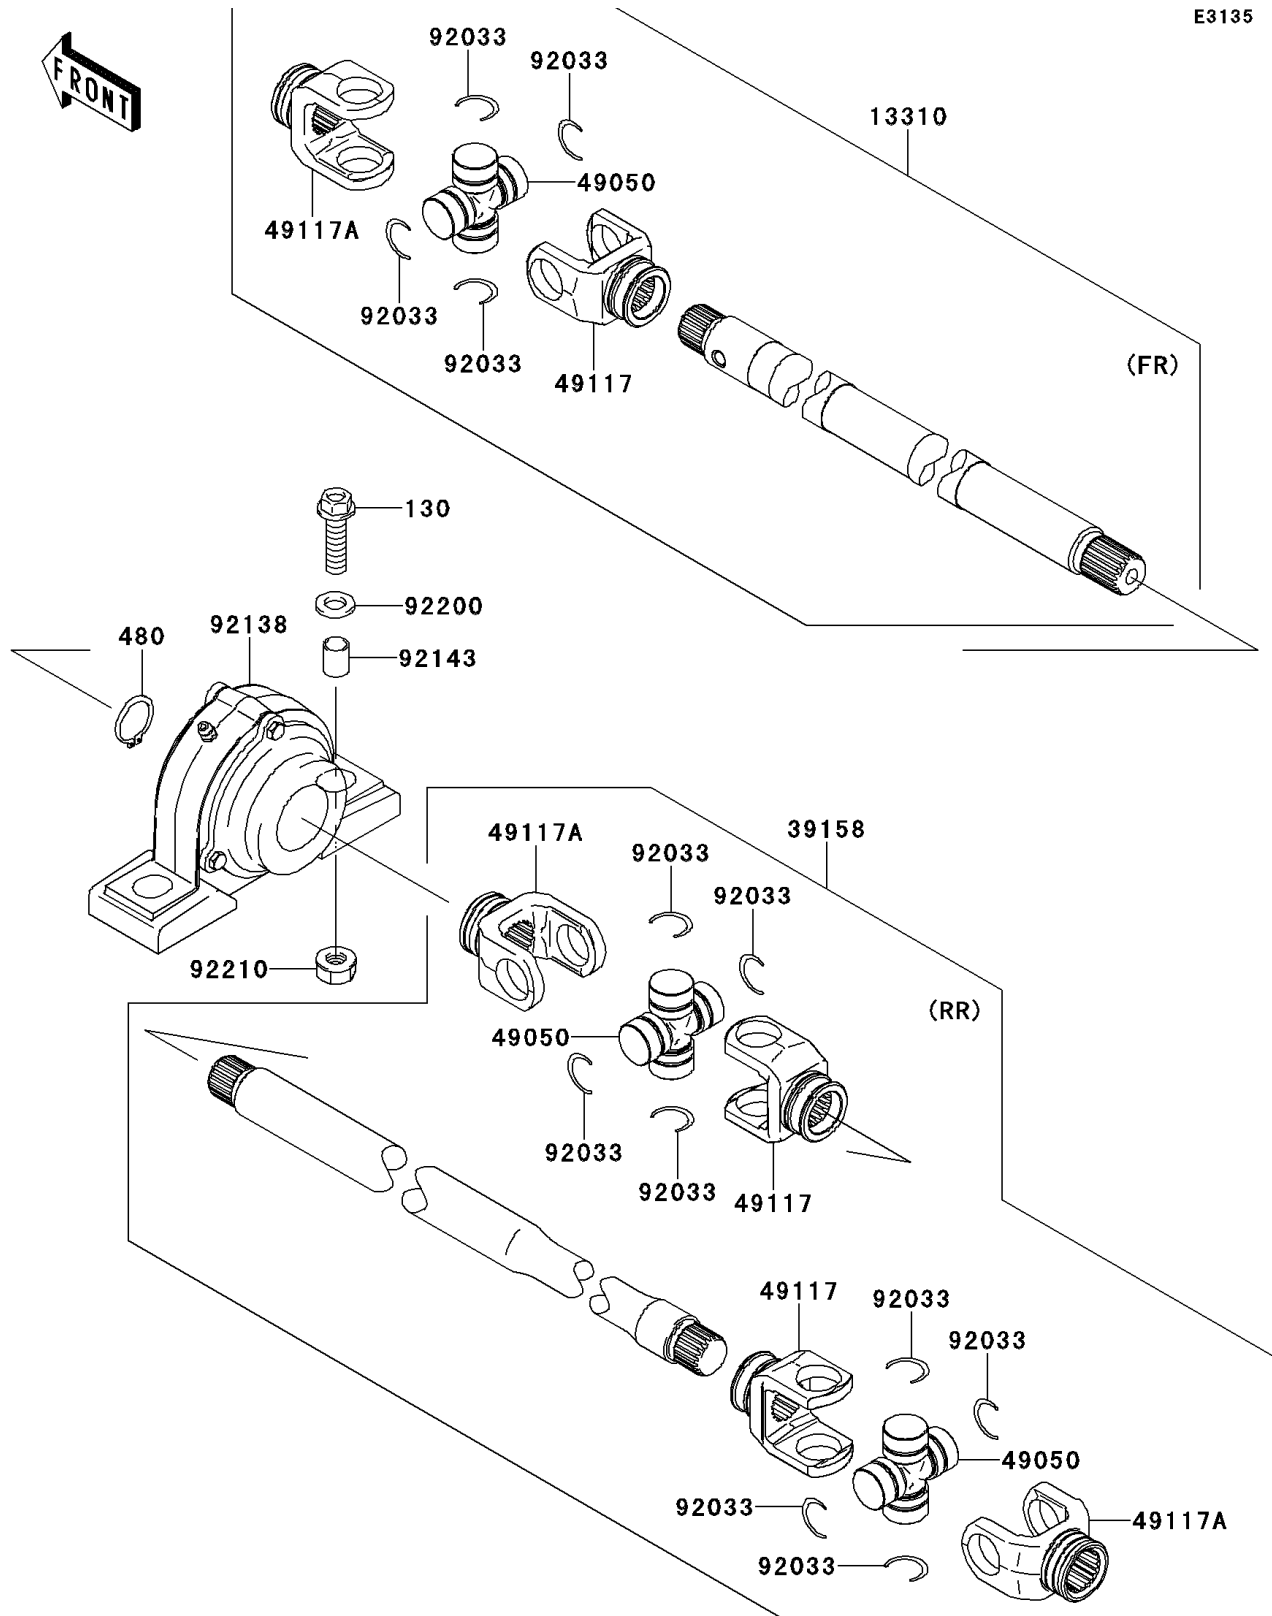

2011 MULE™ 4010 DIESEL 4x4

PARTS DIAGRAM

Drive Shaft-Propeller

2011 MULE™ 4010 DIESEL 4x4

PARTS LIST

Drive Shaft-Propeller

ITEM NAME

PART NUMBER

QUANTITY
