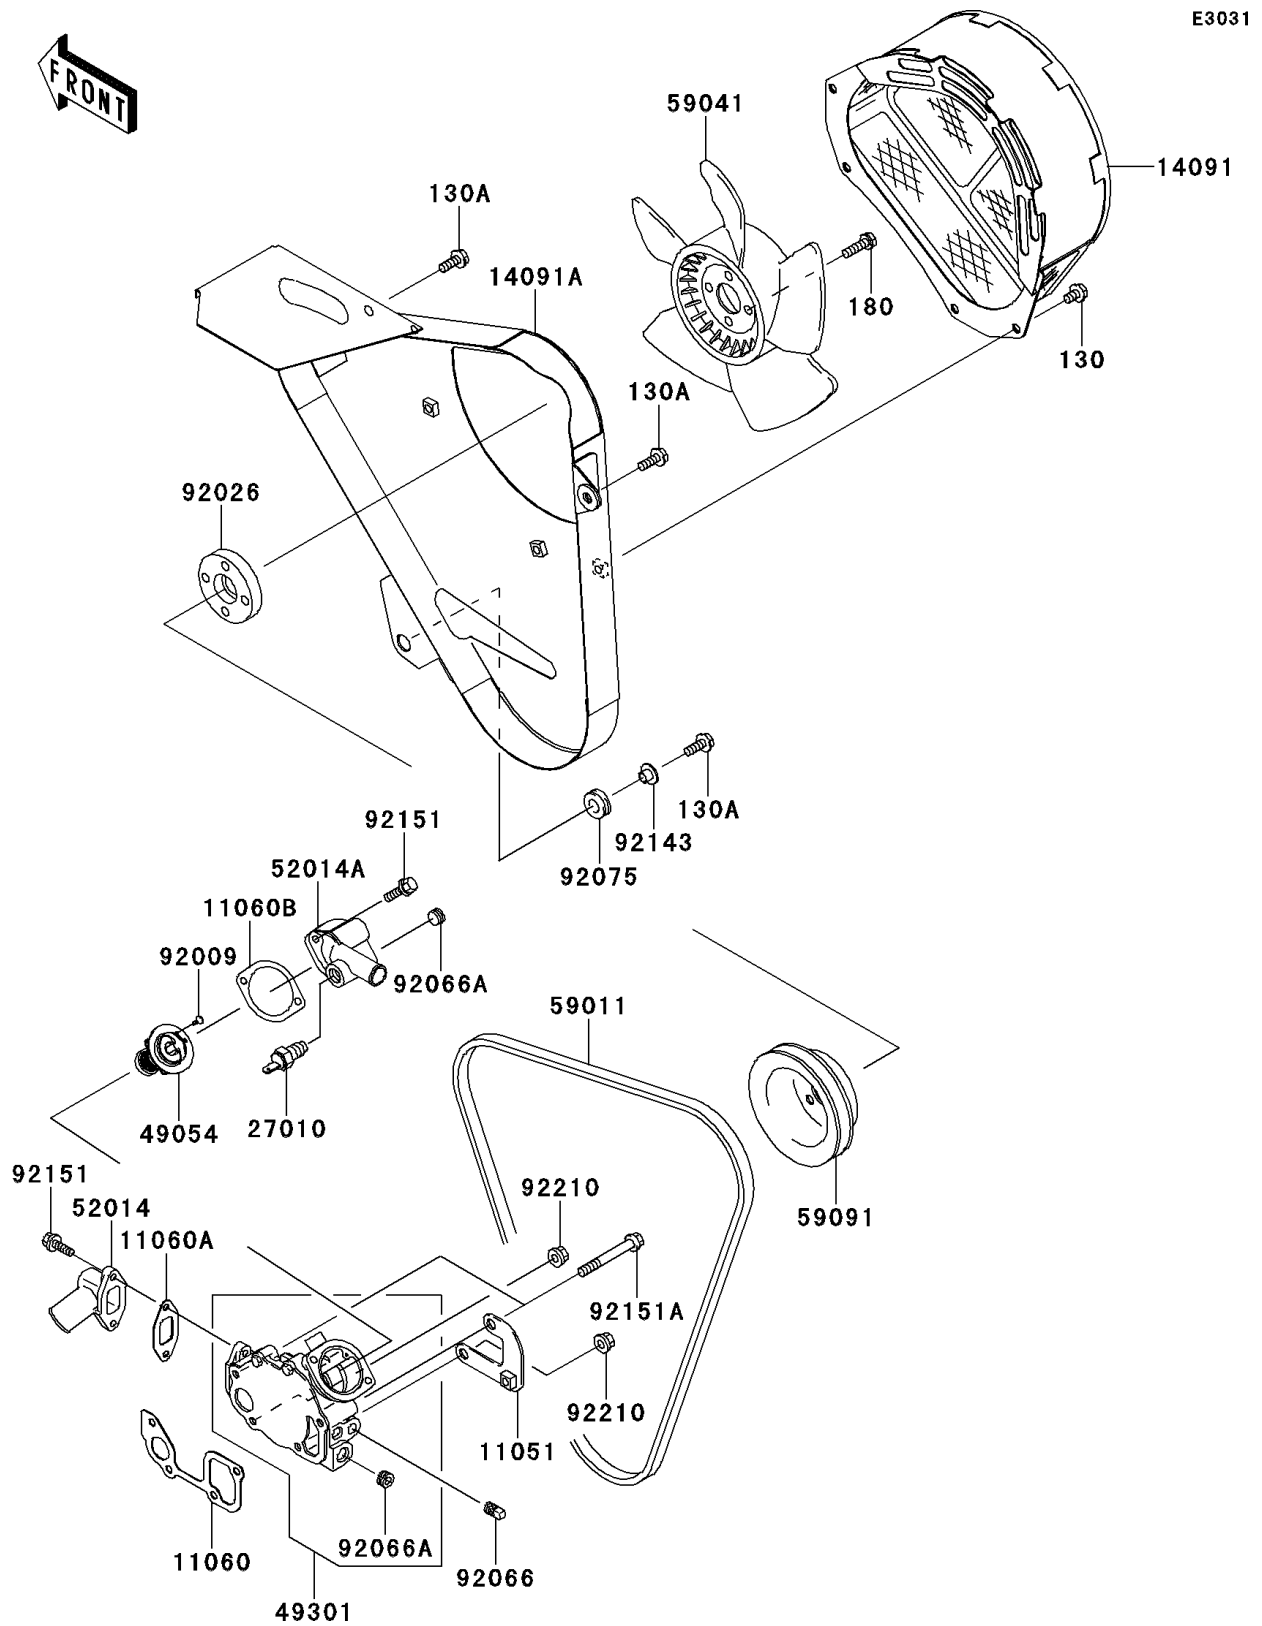

2012 MULE™ 4010 DIESEL 4x4

PARTS DIAGRAM

Water Pump

2012 MULE™ 4010 DIESEL 4x4

PARTS LIST

Water Pump

ITEM NAME	PART NUMBER	QUANTITY
-----------	-------------	----------
