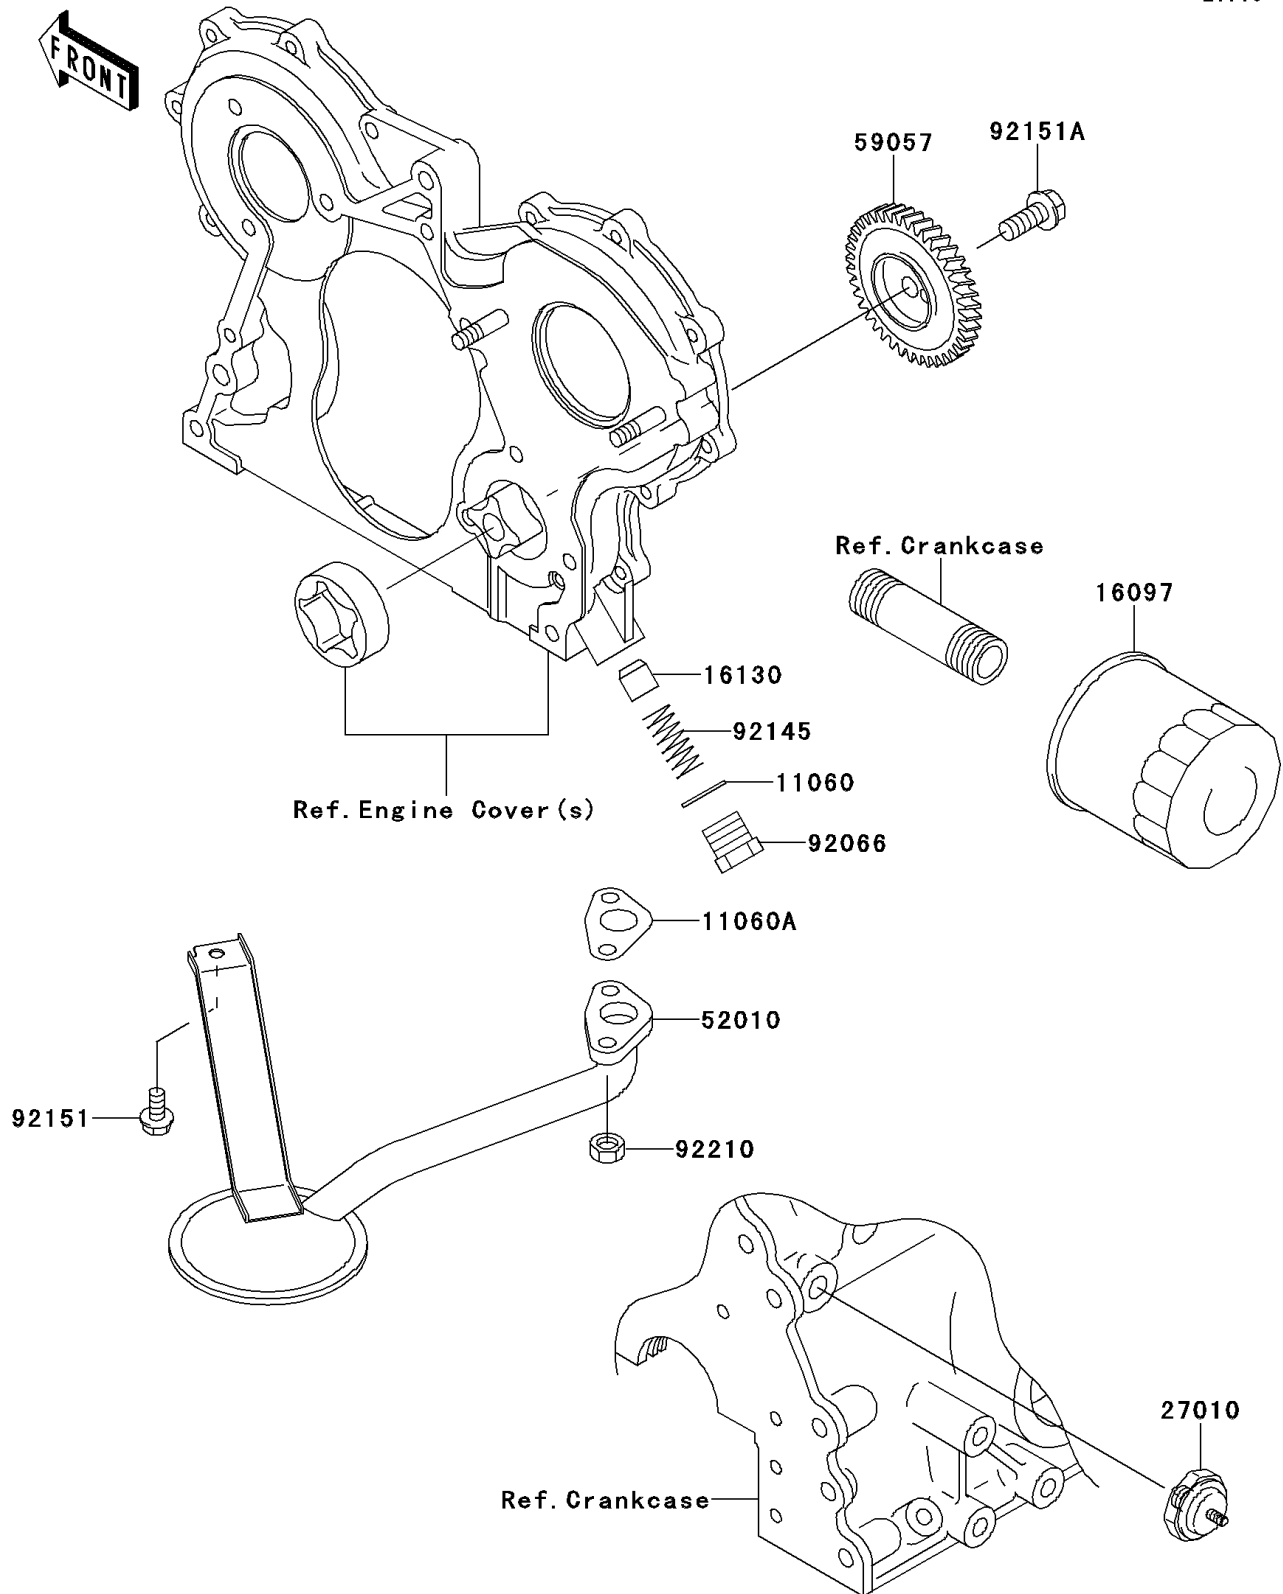

2012 MULE™ 4010 DIESEL 4x4

PARTS DIAGRAM

Oil Pump/Oil Filter

E1710

2012 MULE™ 4010 DIESEL 4x4

PARTS LIST

Oil Pump/Oil Filter

ITEM NAME	PART NUMBER	QUANTITY
-----------	-------------	----------
