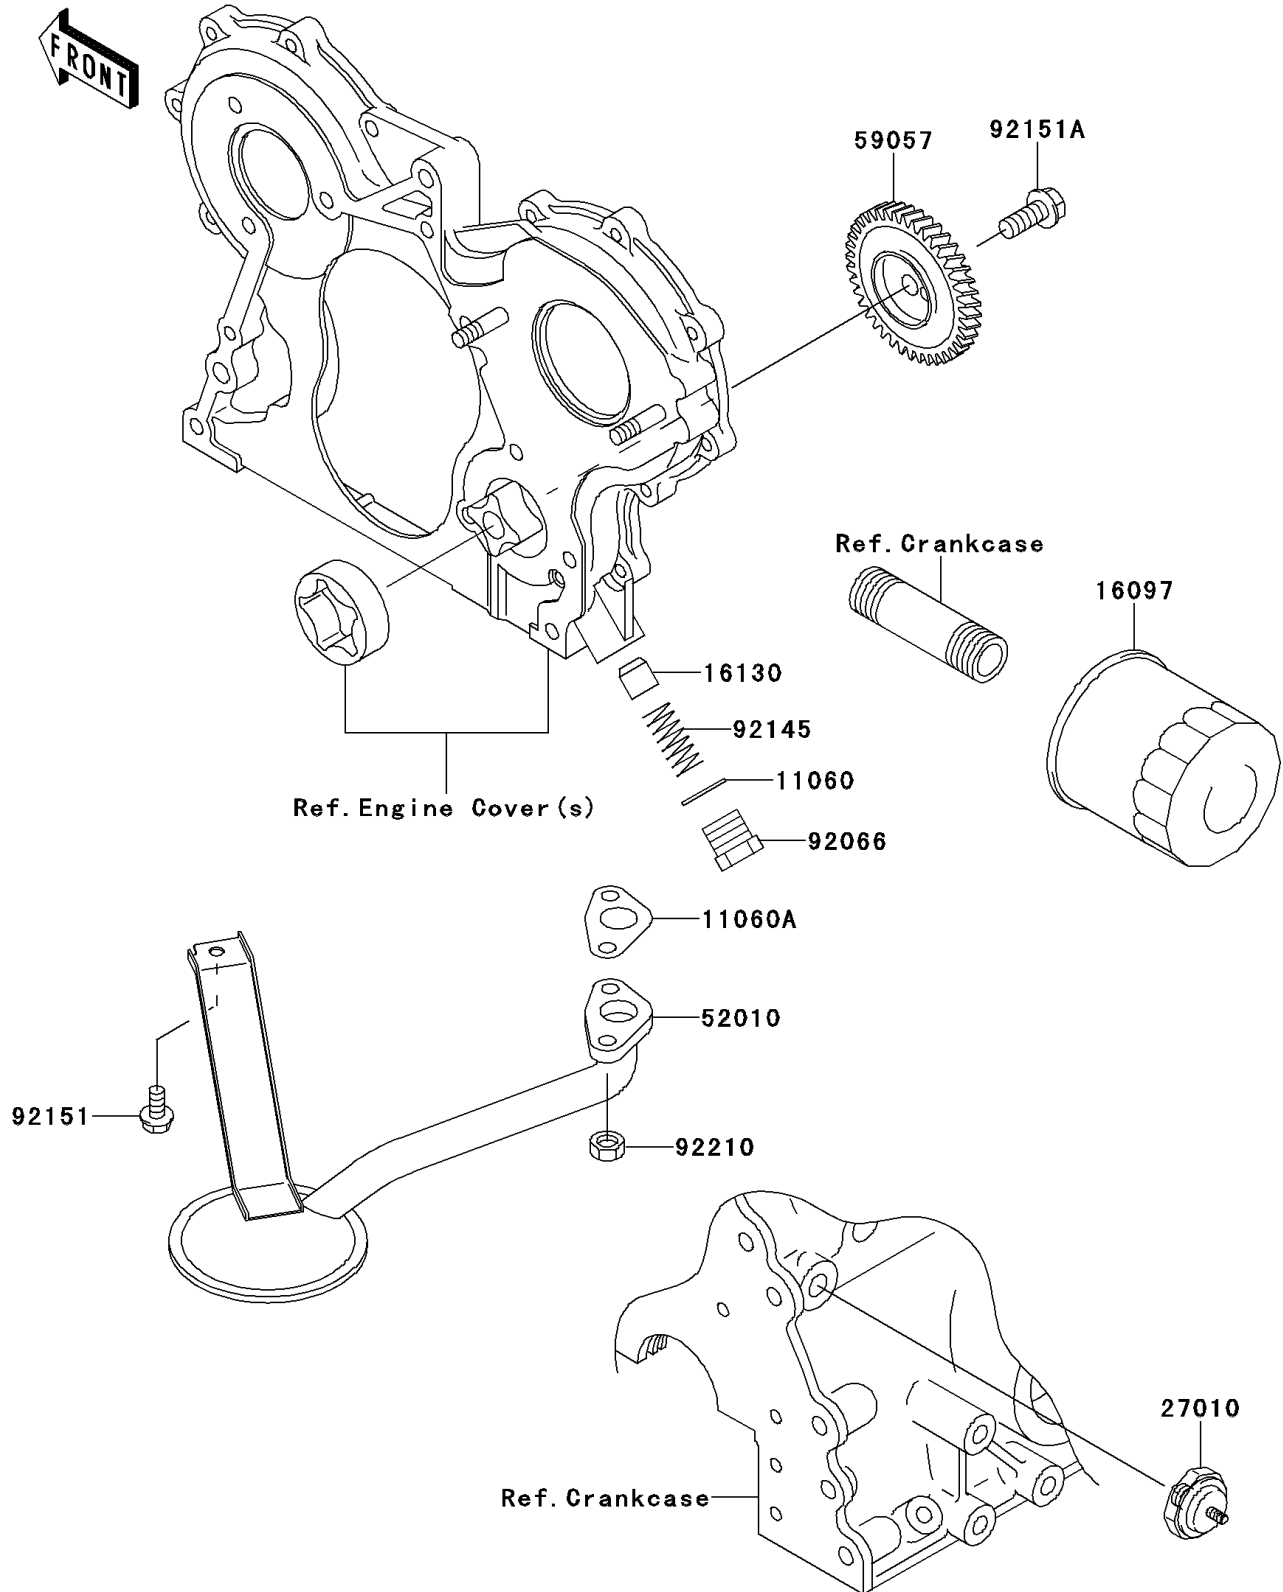

2011 MULE™ 4010 DIESEL 4x4

PARTS DIAGRAM

Oil Pump/Oil Filter

E1710

2011 MULE™ 4010 DIESEL 4x4

PARTS LIST

Oil Pump/Oil Filter

ITEM NAME	PART NUMBER	QUANTITY
-----------	-------------	----------
