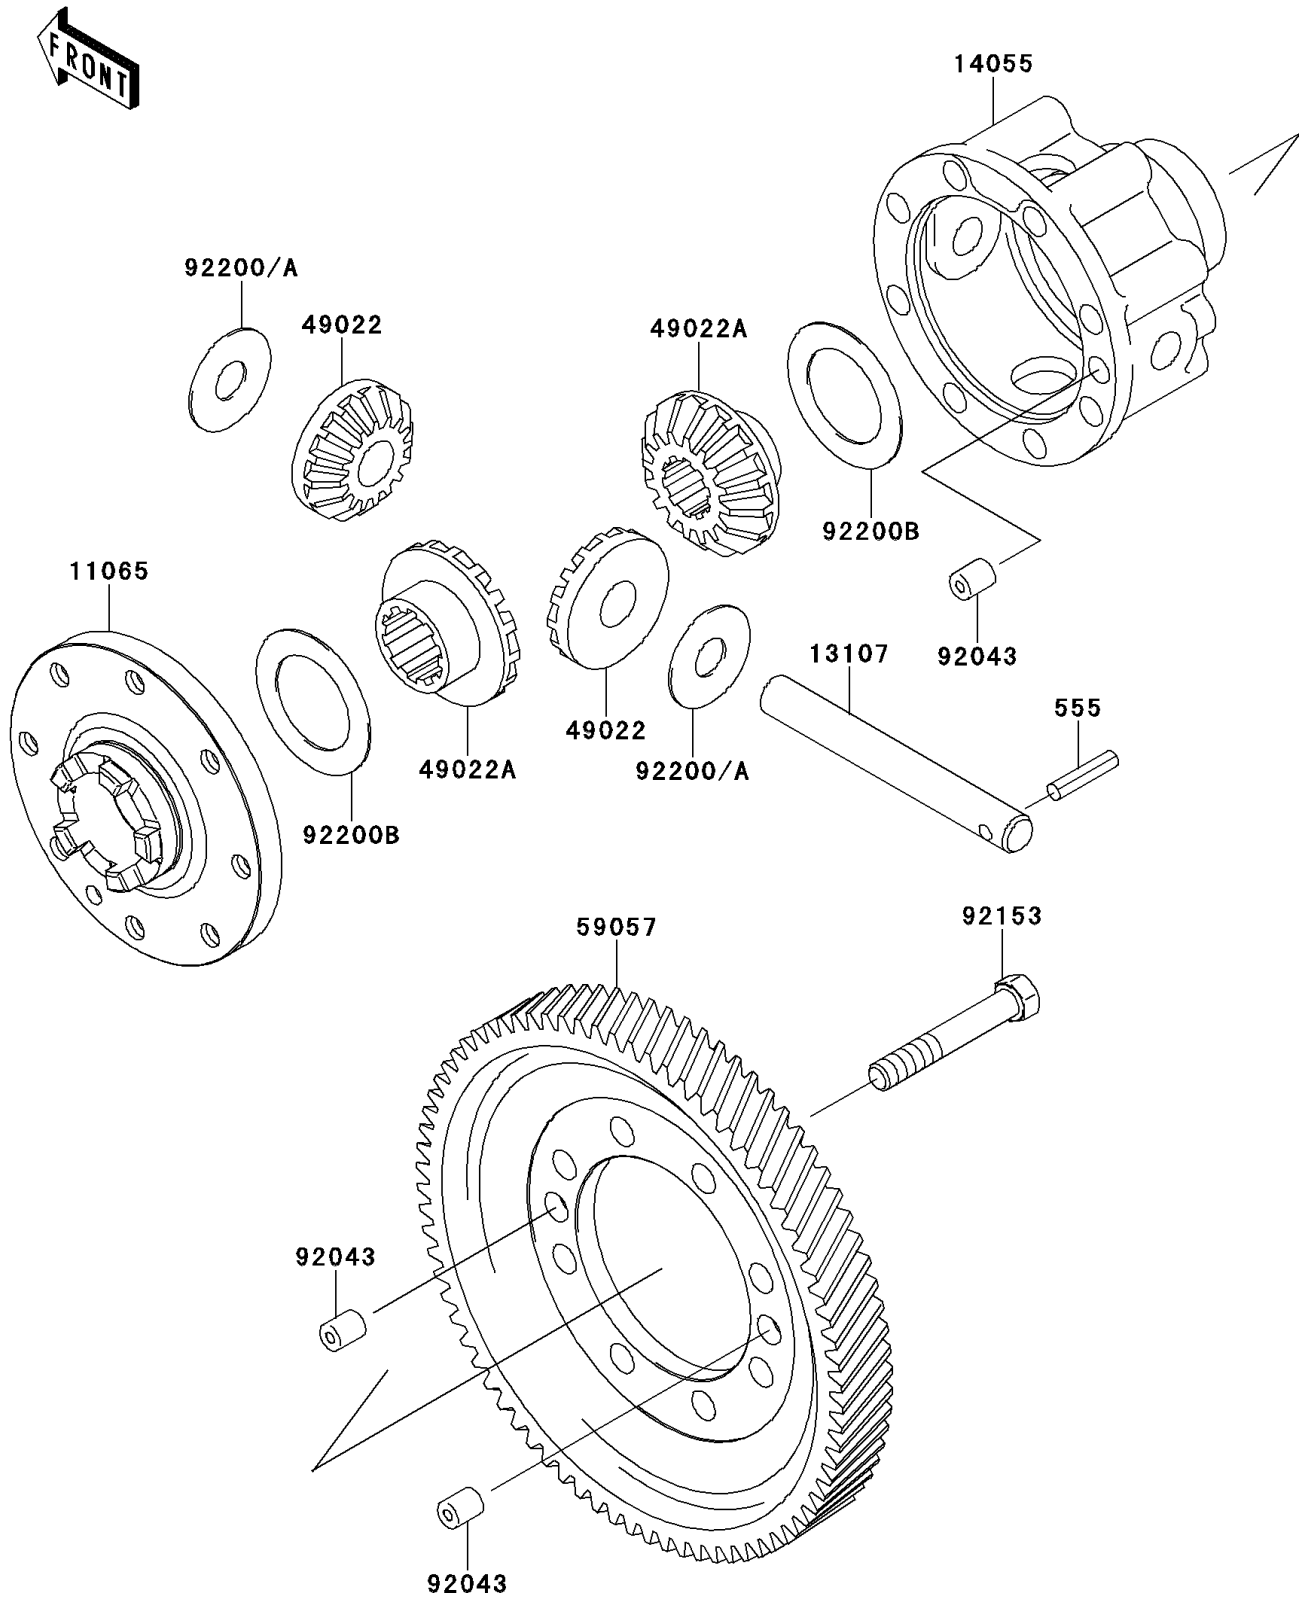

2012 MULE™ 4010 DIESEL 4x4

PARTS DIAGRAM

Differential

E1451

2012 MULE™ 4010 DIESEL 4x4

PARTS LIST

Differential

ITEM NAME

PART NUMBER

QUANTITY
