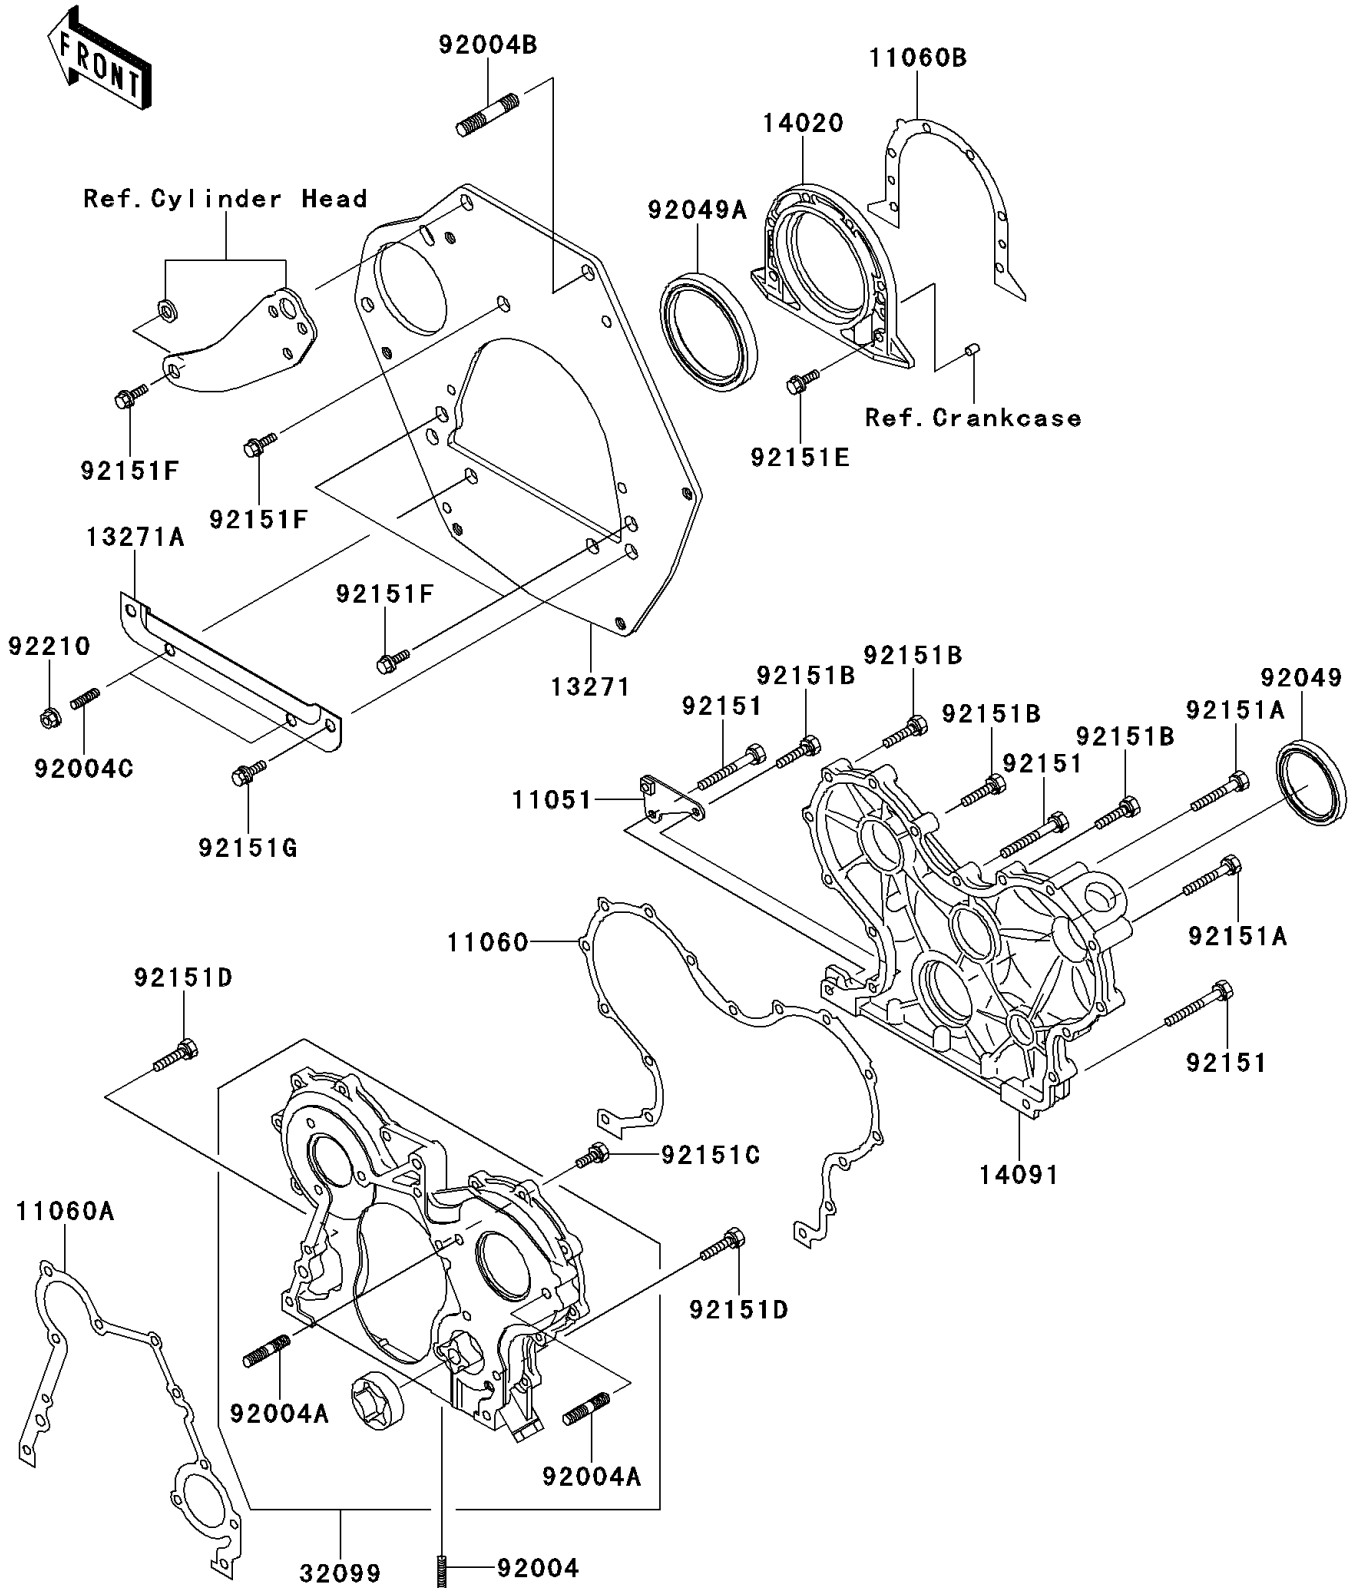

2011 MULE™ 4010 DIESEL 4x4

PARTS DIAGRAM

Engine Cover(s)

E1431

2011 MULE™ 4010 DIESEL 4x4

PARTS LIST

Engine Cover(s)

ITEM NAME

PART NUMBER

QUANTITY
