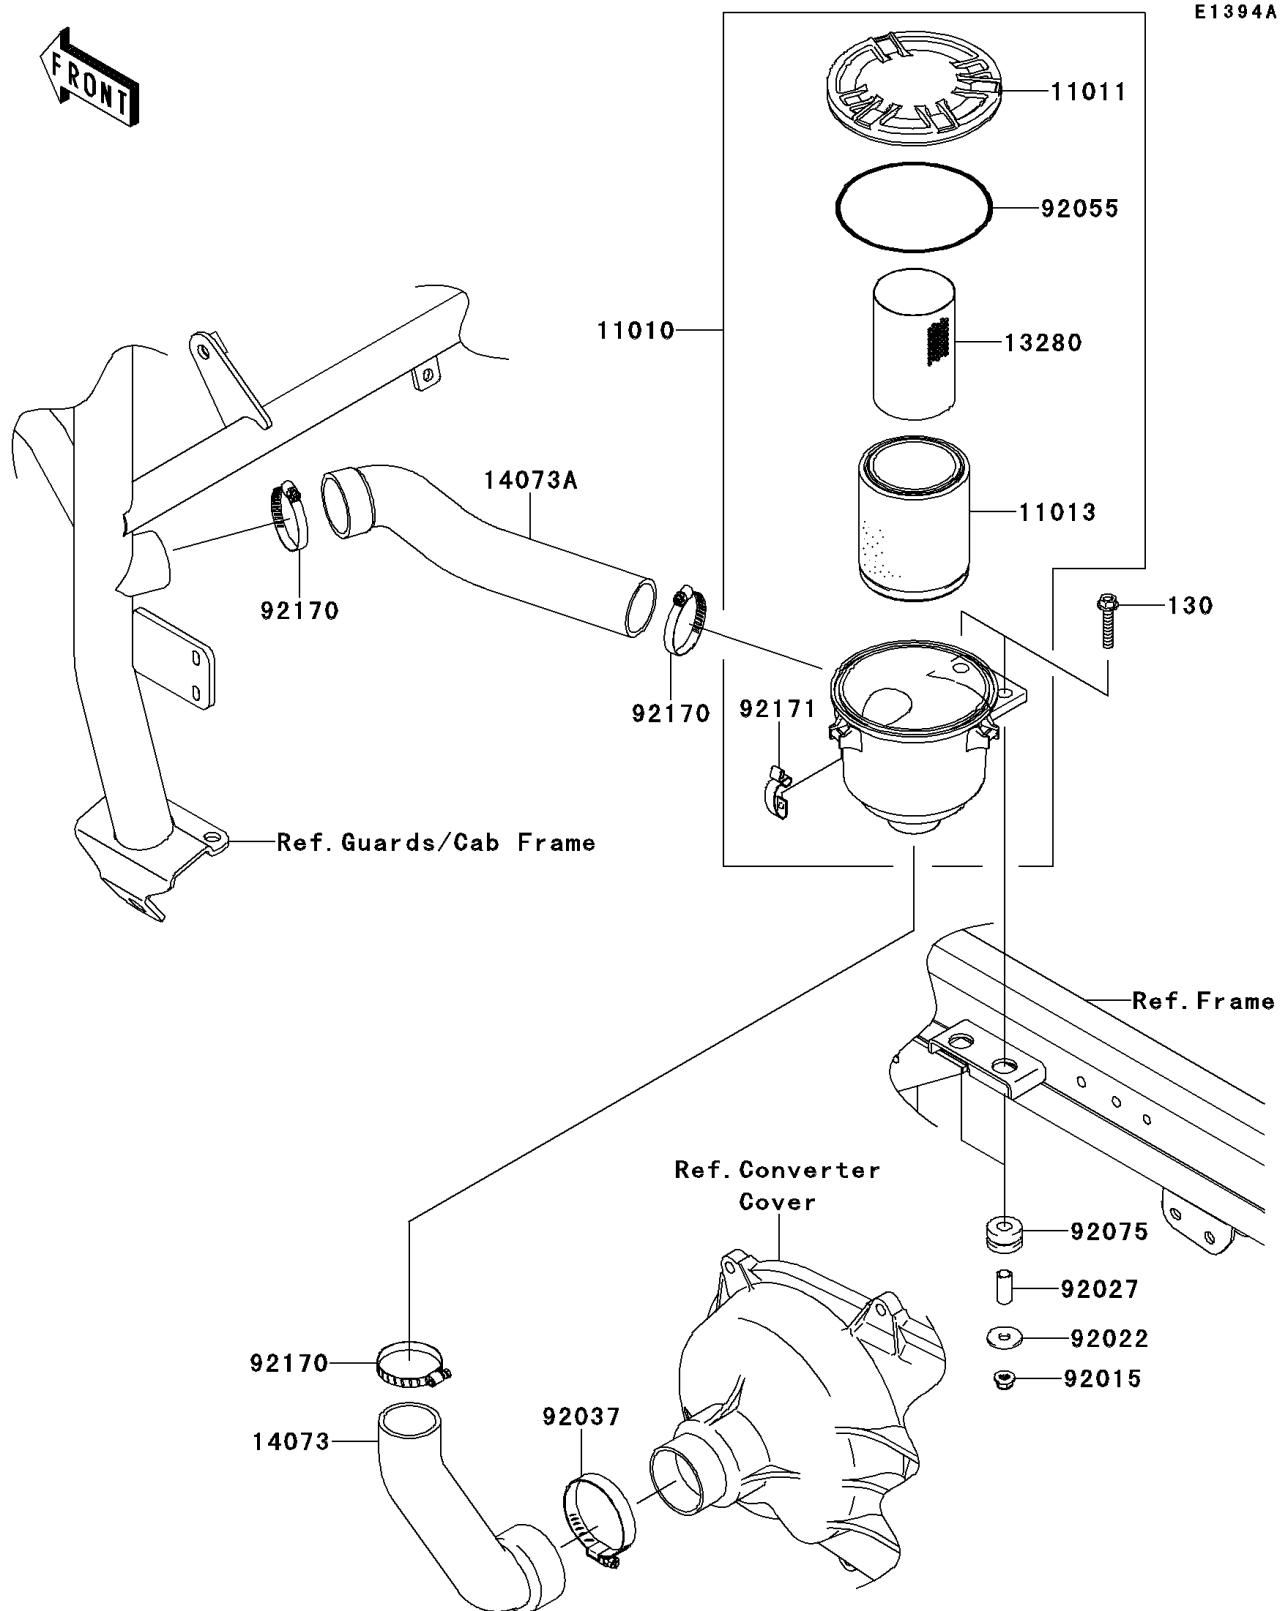

2013 MULE™ 4010 DIESEL 4x4

PARTS DIAGRAM

Air Cleaner-Belt Converter(FBF-FDF)

2013 MULE™ 4010 DIESEL 4x4

PARTS LIST

Air Cleaner-Belt Converter(FBF-FDF)

ITEM NAME	PART NUMBER	QUANTITY
FILTER-ASSY-AIR (Ref # 11010)	11010-0172	1
CASE-AIR FILTER,CAP (Ref # 11011)	11011-0135	1
ELEMENT-AIR FILTER (Ref # 11013)	11013-0037	1
HOLDER (Ref # 13280)	13280-0312	1
DUCT,AIR FILTER-CVT (Ref # 14073)	14073-0200	1
DUCT,BAR-AIR FILTER (Ref # 14073A)	14073-0238	1
NUT,8MM (Ref # 92015)	92015-1432	2
WASHER,9X28X2.3 (Ref # 92022)	92022-1632	2
COLLAR (Ref # 92027)	92027-4012	2
CLAMP (Ref # 92037)	92037-3738	1
RING-O,122X4 (Ref # 92055)	92055-0167	1
DAMPER (Ref # 92075)	92075-1736	2
CLAMP (Ref # 92170)	92170-1674	3
CLAMP (Ref # 92171)	92171-0225	3
BOLT-FLANGED,8X40 (Ref # 130)	130BA0840	2