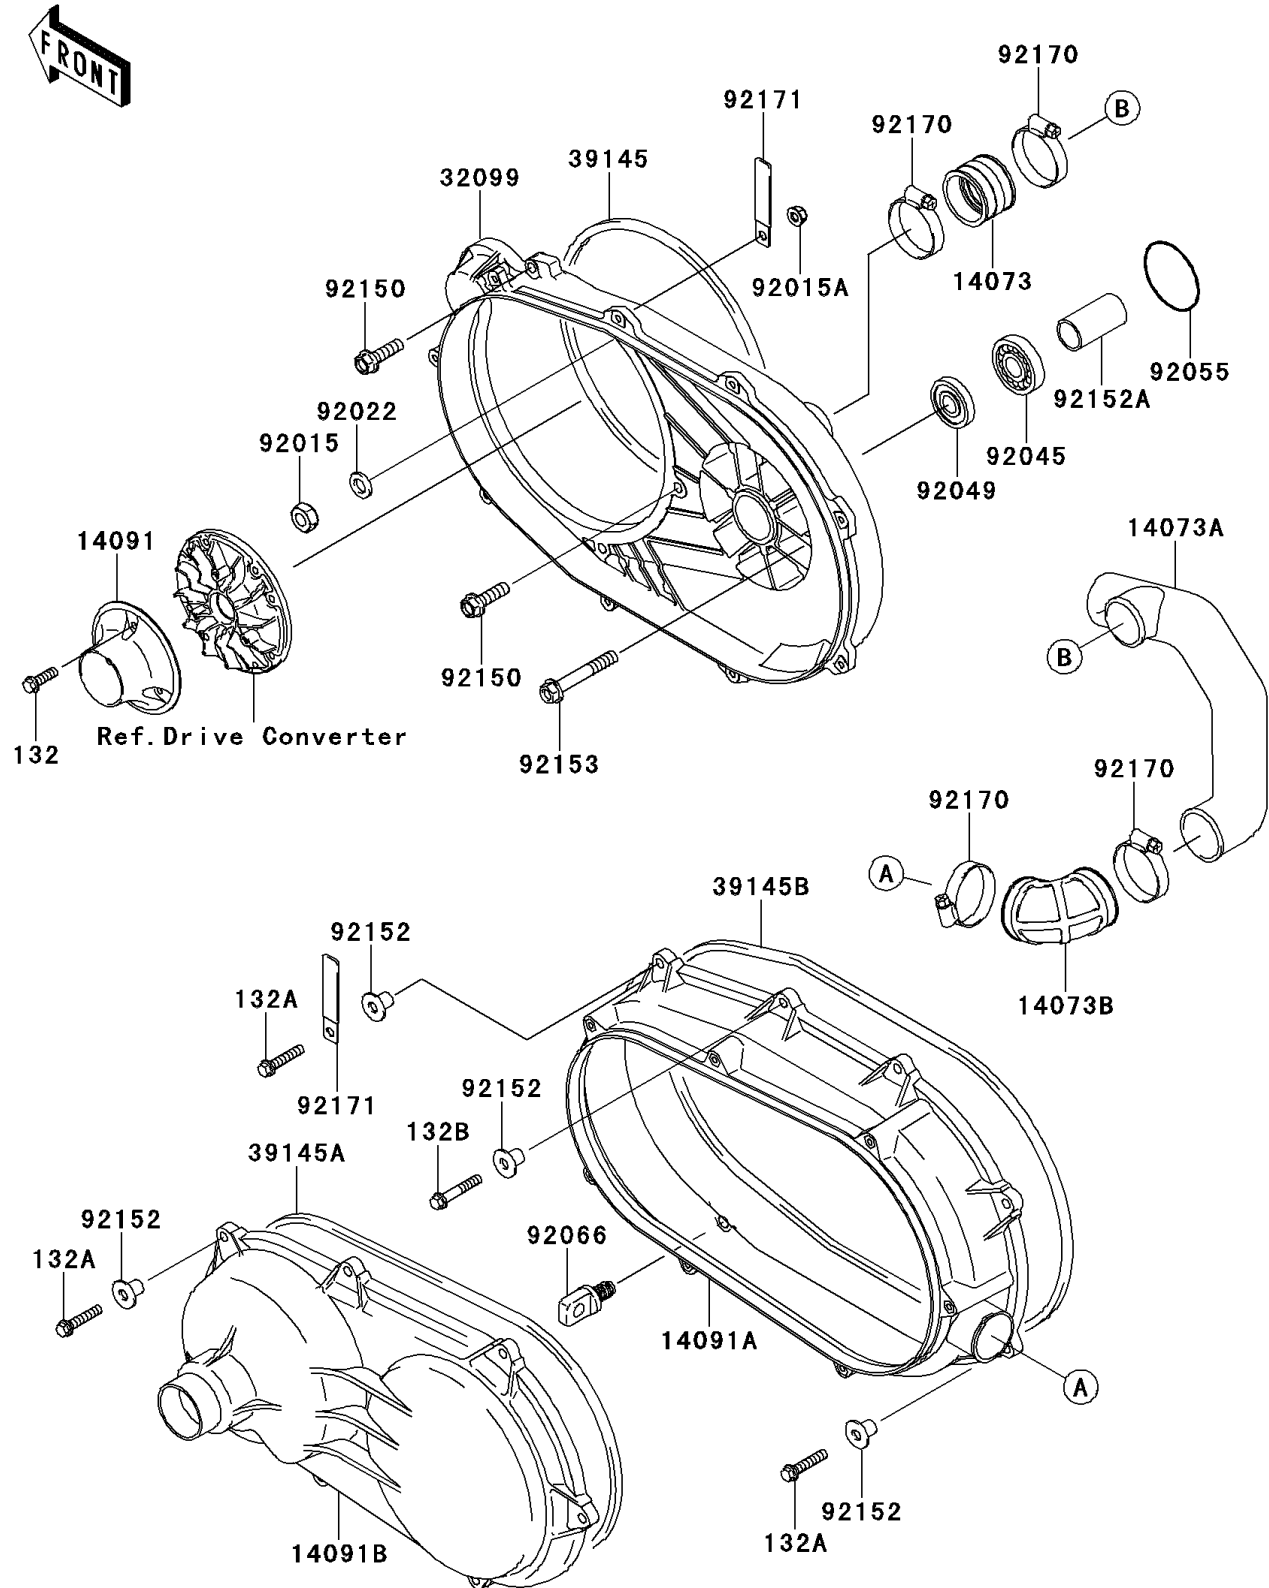

2011 MULE™ 4010 DIESEL 4x4

PARTS DIAGRAM

Converter Cover

E1393

2011 MULE™ 4010 DIESEL 4x4

PARTS LIST

Converter Cover

ITEM NAME

PART NUMBER

QUANTITY
