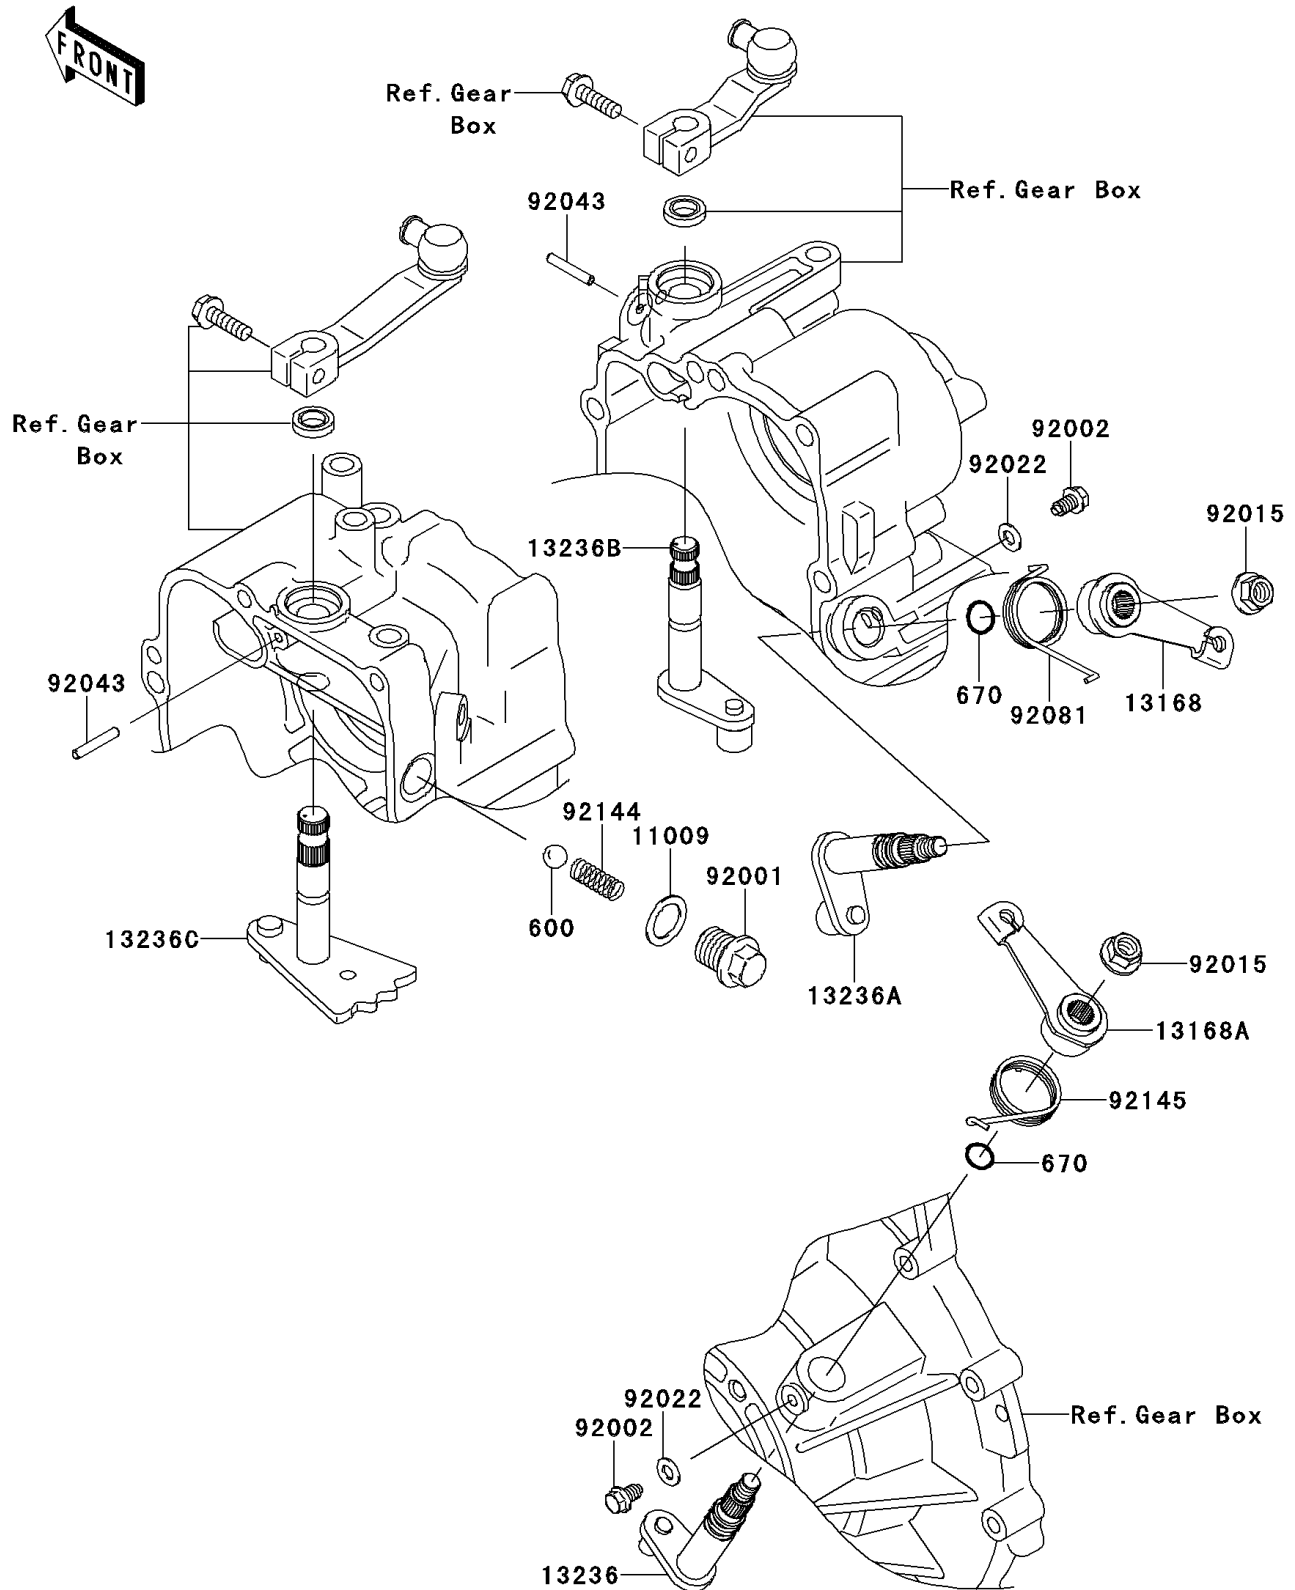

2011 MULE™ 4010 DIESEL 4x4

PARTS DIAGRAM

Gear Change Mechanism

E1370

2011 MULE™ 4010 DIESEL 4x4

PARTS LIST

Gear Change Mechanism

ITEM NAME

PART NUMBER

QUANTITY
