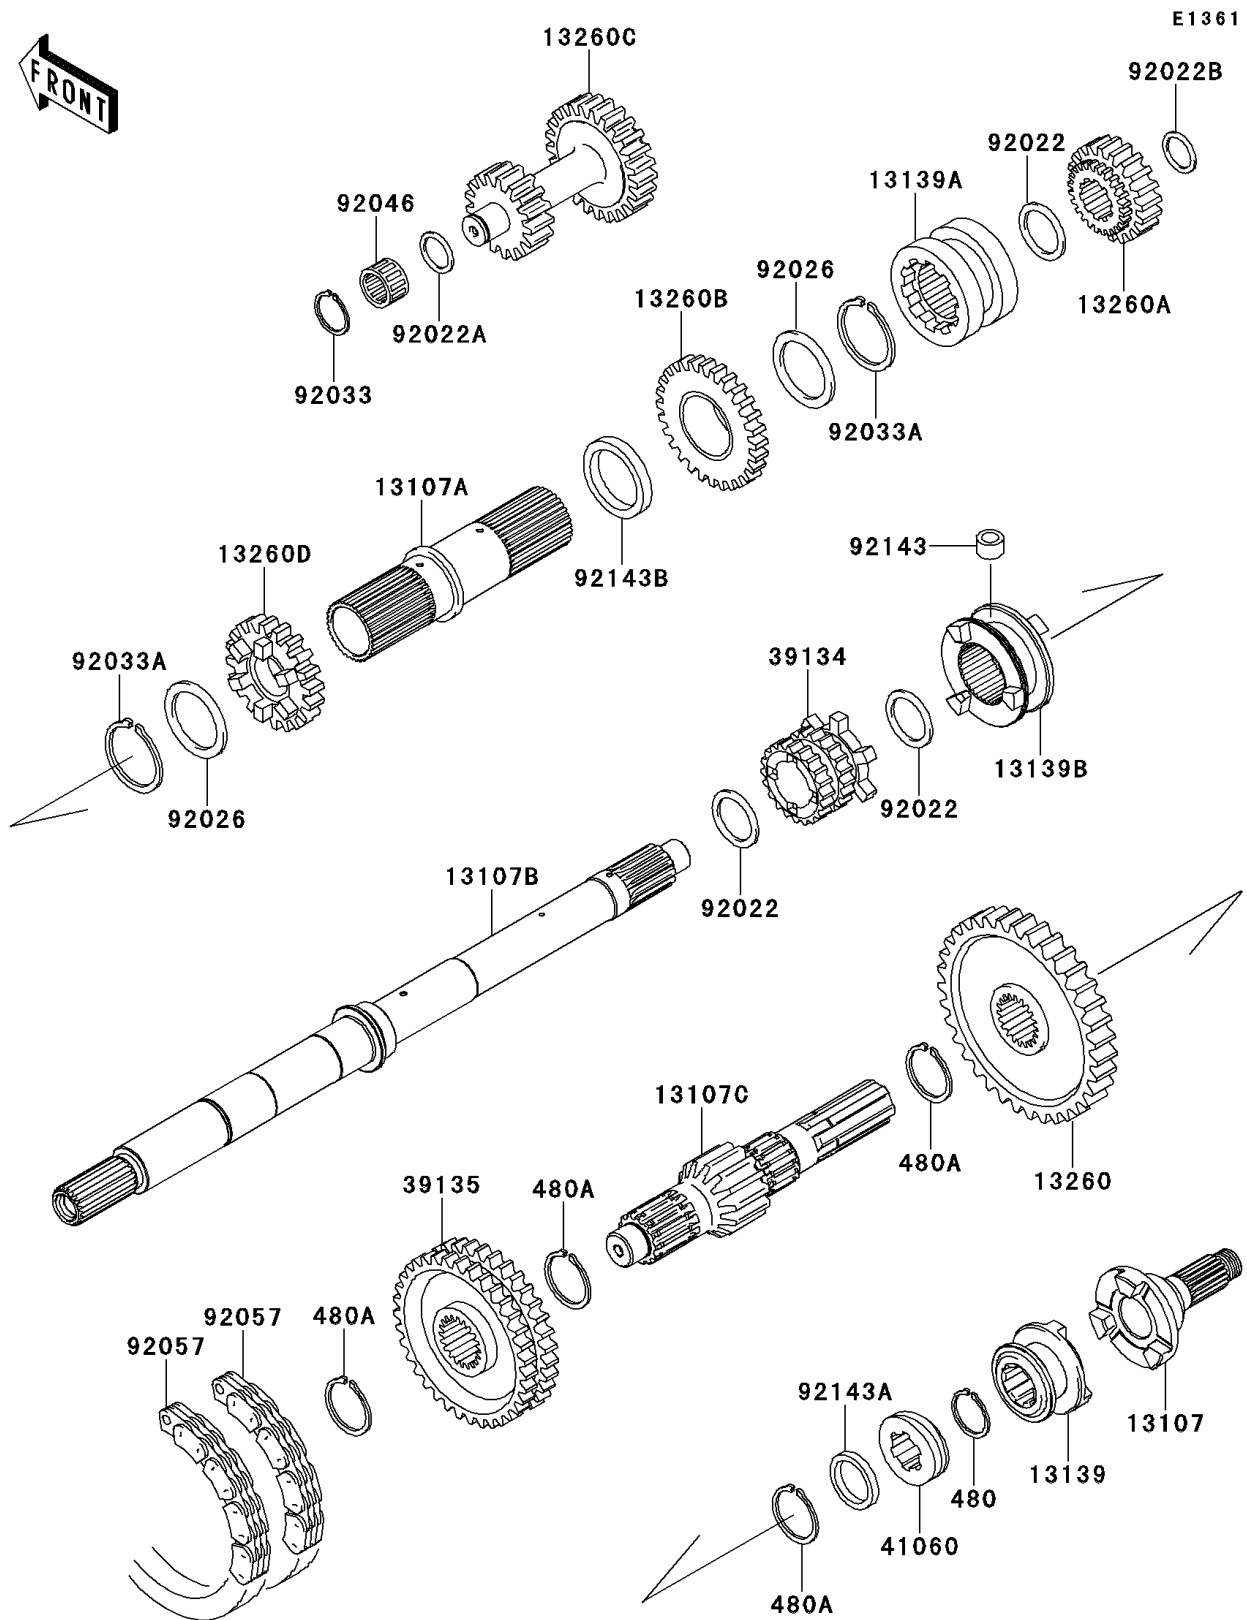

2012 MULE™ 4010 DIESEL 4x4

PARTS DIAGRAM

Transmission

2012 MULE™ 4010 DIESEL 4x4

PARTS LIST

Transmission

ITEM NAME

PART NUMBER

QUANTITY
