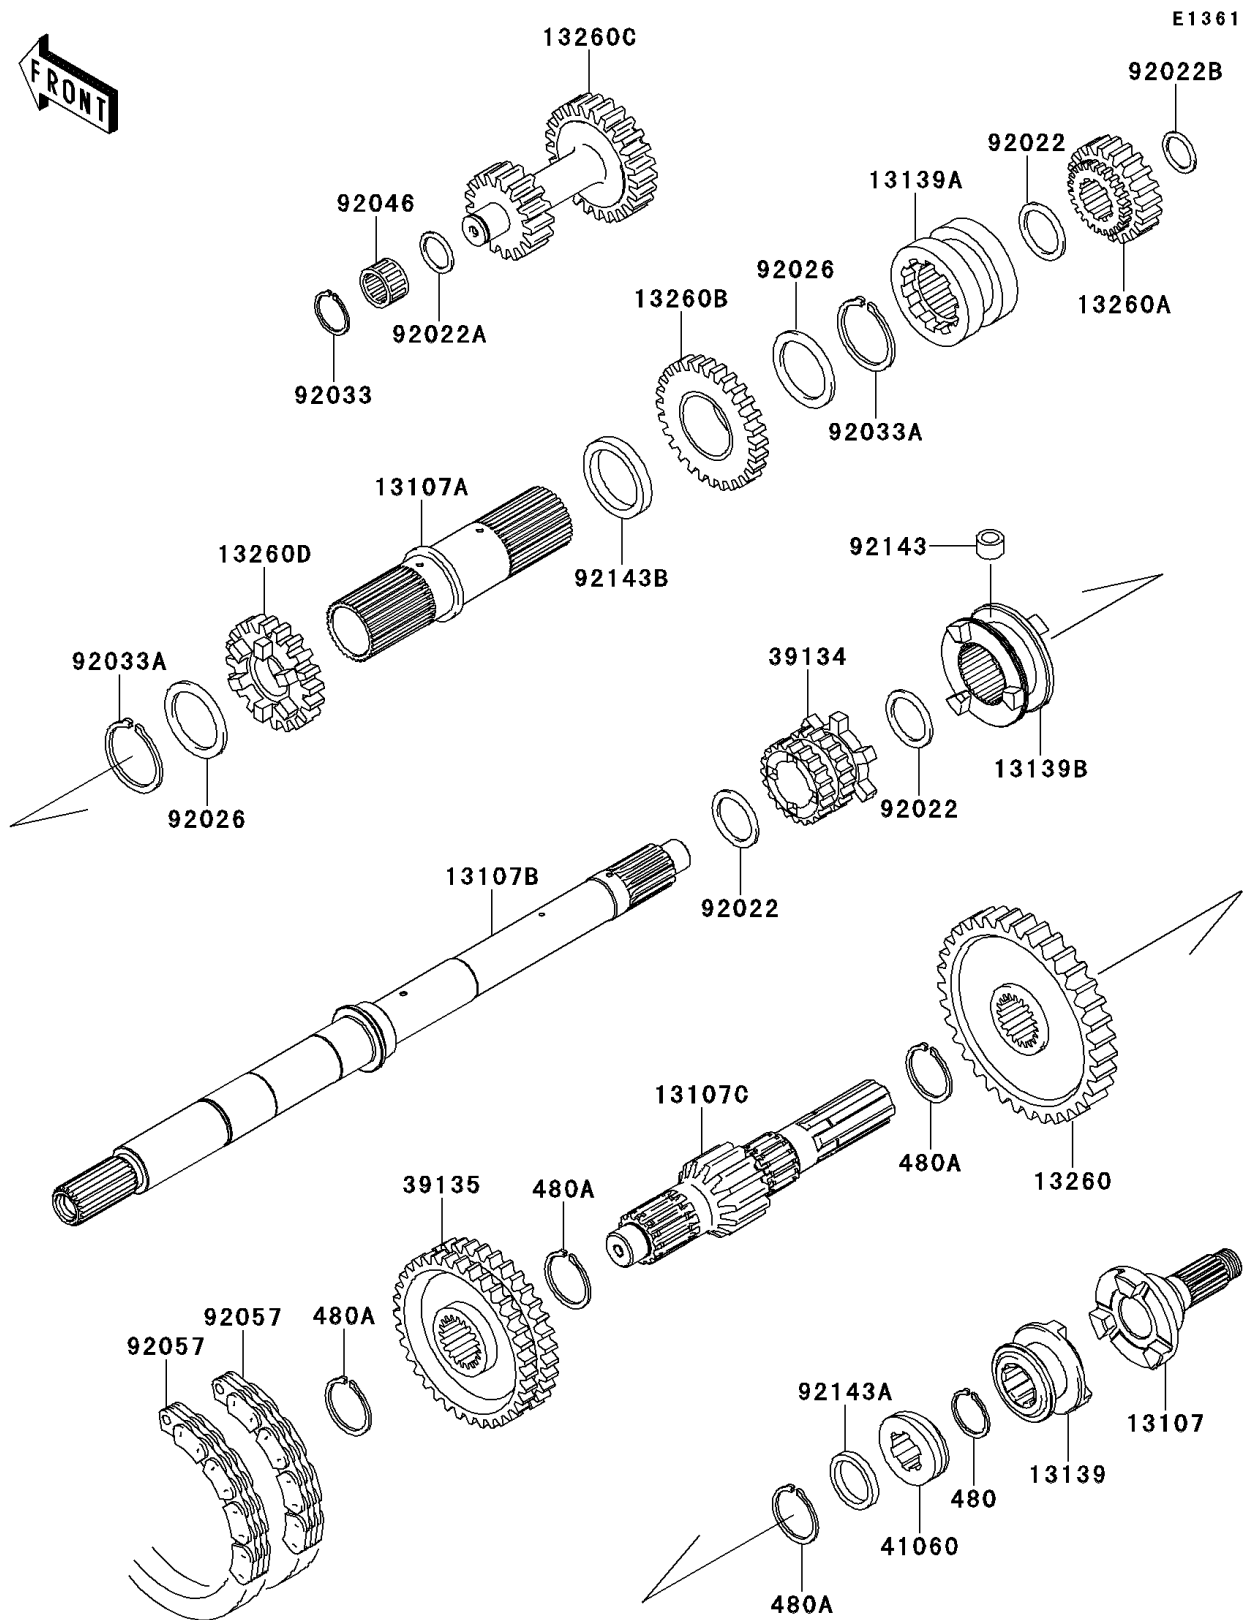

2011 MULE™ 4010 DIESEL 4x4

PARTS DIAGRAM

Transmission

2011 MULE™ 4010 DIESEL 4x4

PARTS LIST

Transmission

ITEM NAME

PART NUMBER

QUANTITY
