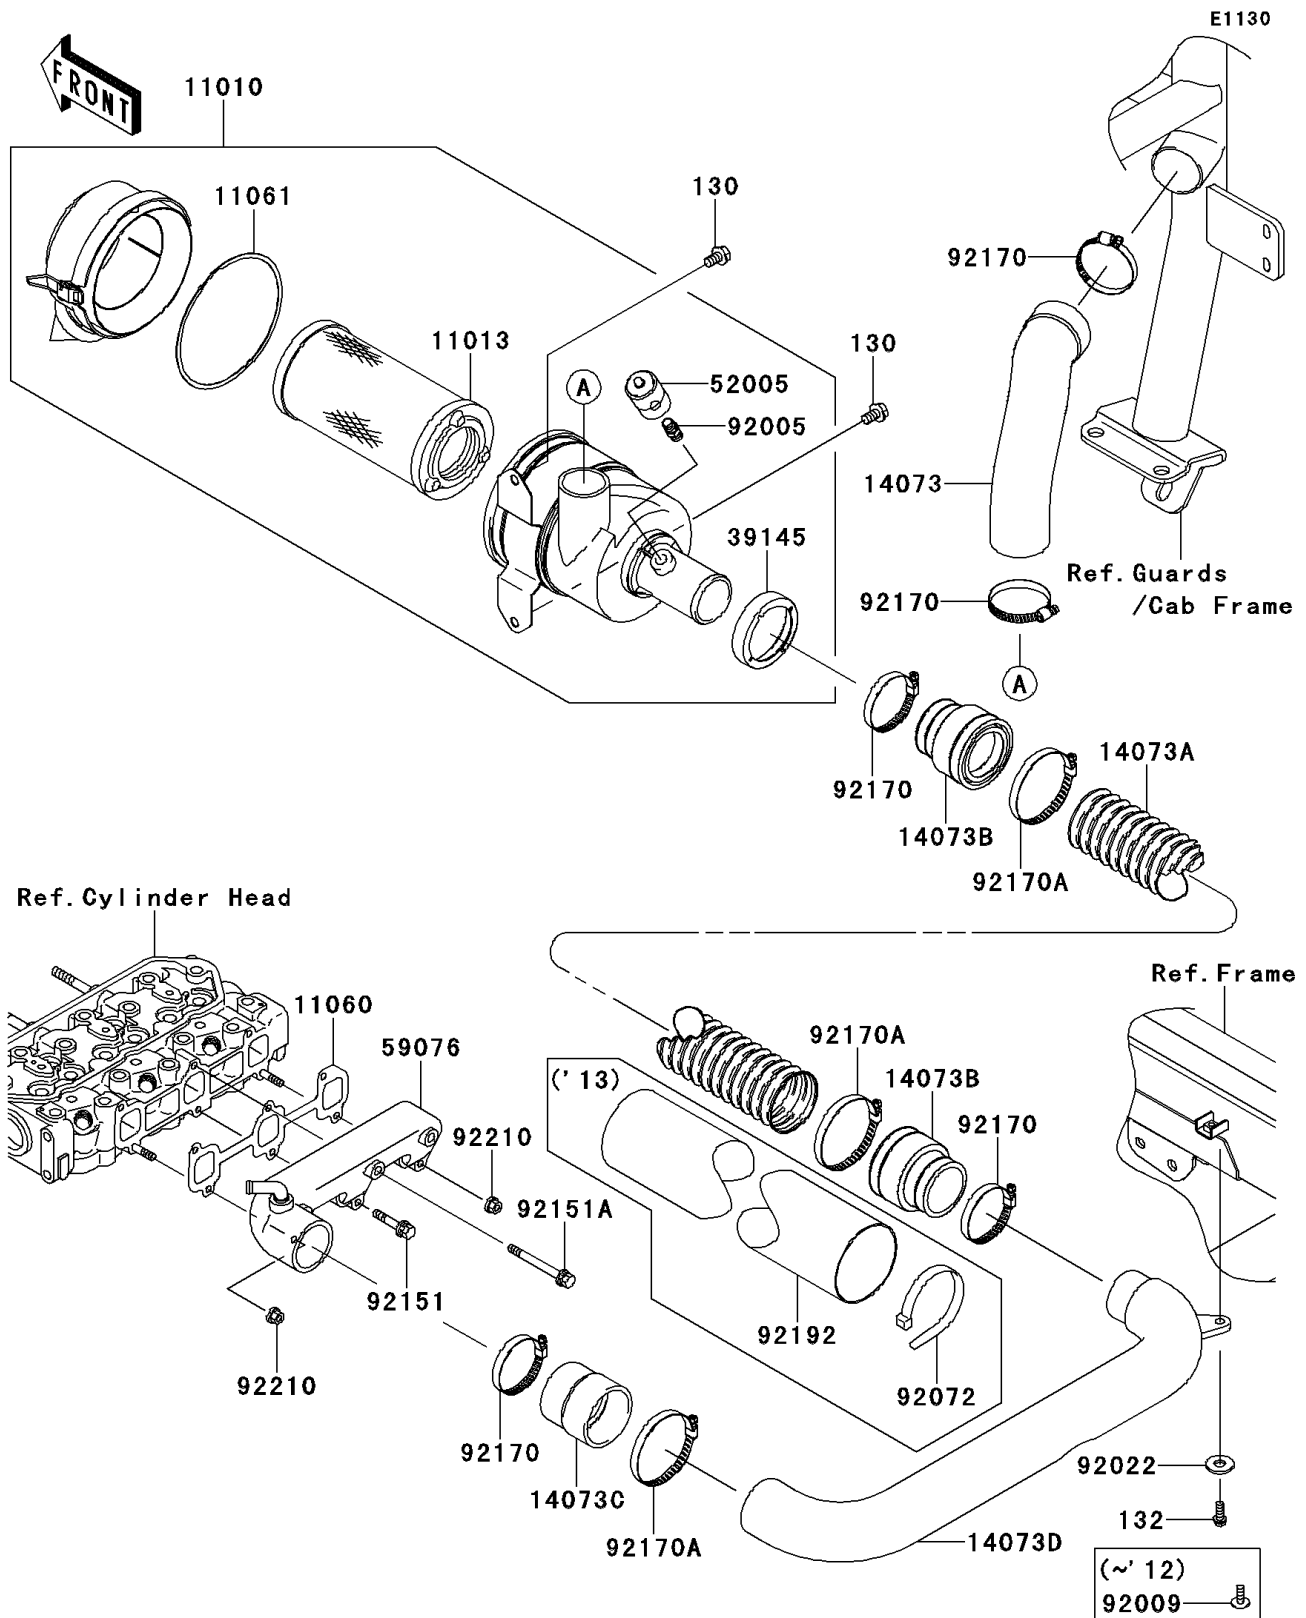

2012 MULE™ 4010 DIESEL 4x4

PARTS DIAGRAM

Air Cleaner

2012 MULE™ 4010 DIESEL 4x4

PARTS LIST

Air Cleaner

ITEM NAME

PART NUMBER

QUANTITY
