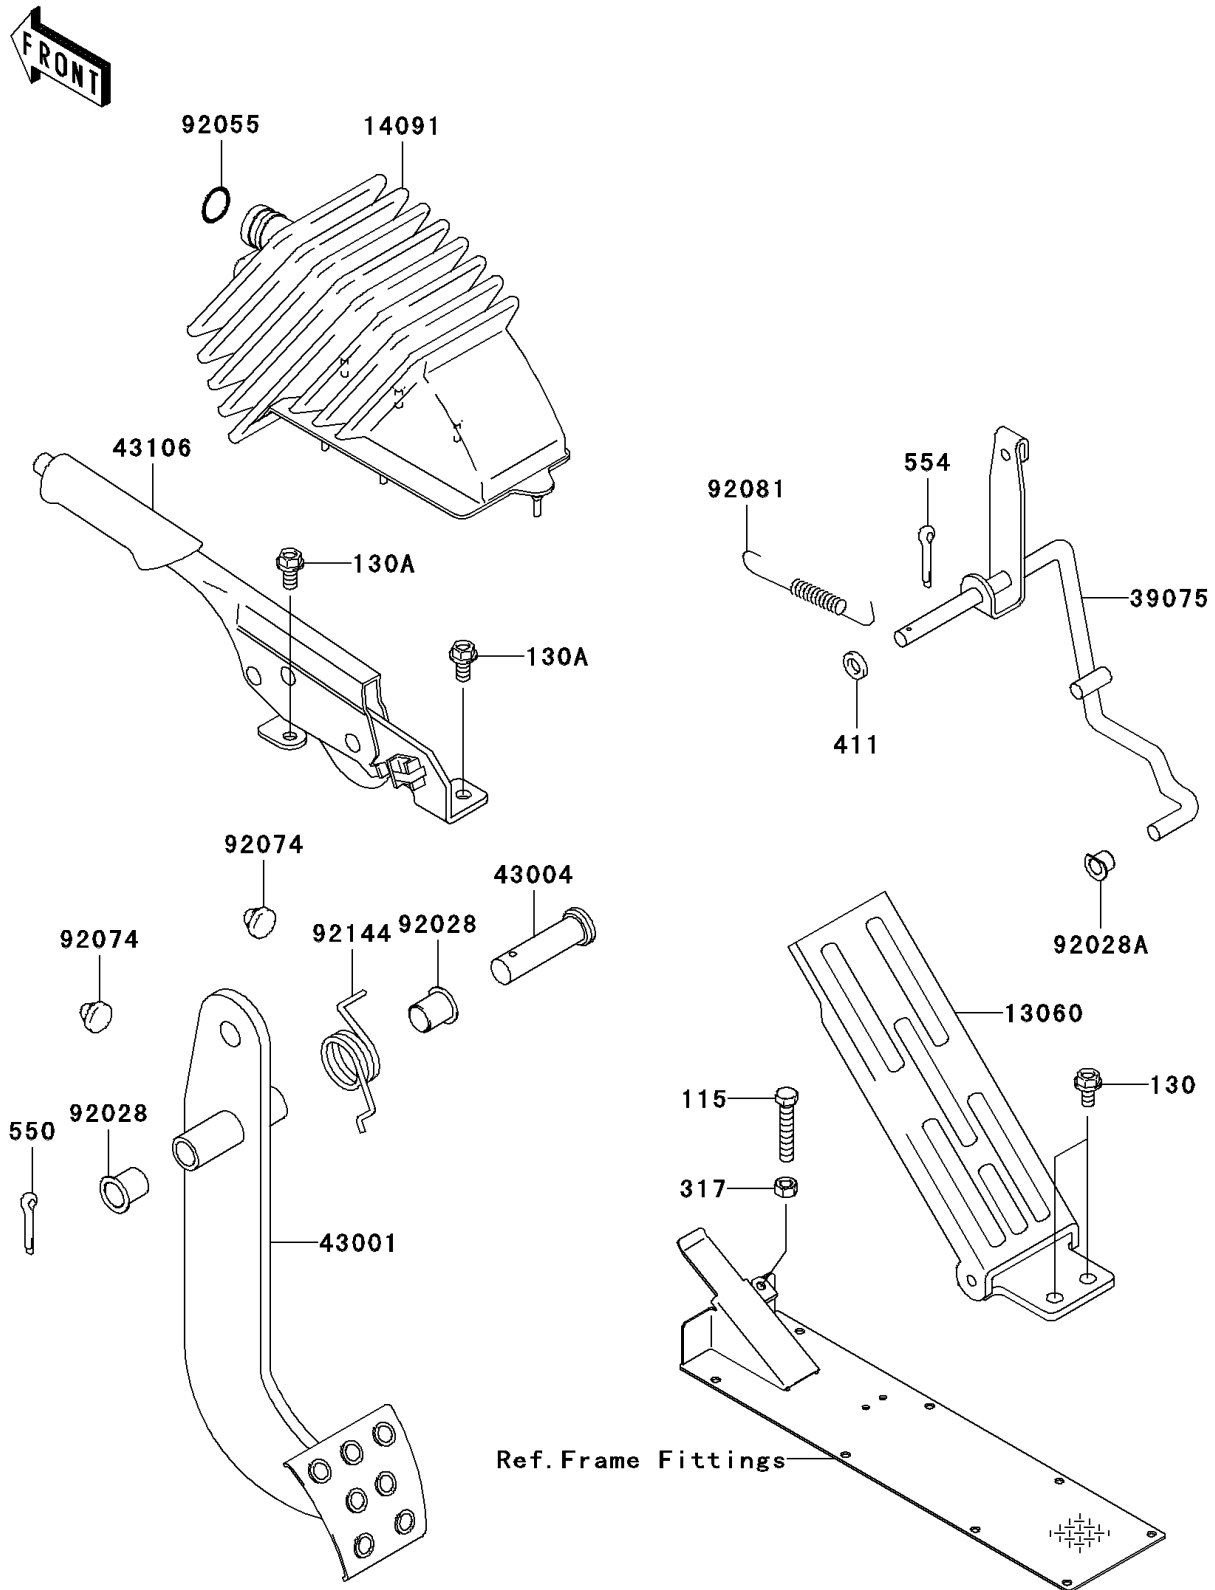

2008 Mule 3010 Trans4x4 Diesel

PARTS DIAGRAM

Brake Pedal/Throttle Lever

F2260

2008 Mule 3010 Trans4x4 Diesel

PARTS LIST

Brake Pedal/Throttle Lever

ITEM NAME	PART NUMBER	QUANTITY
-----------	-------------	----------
