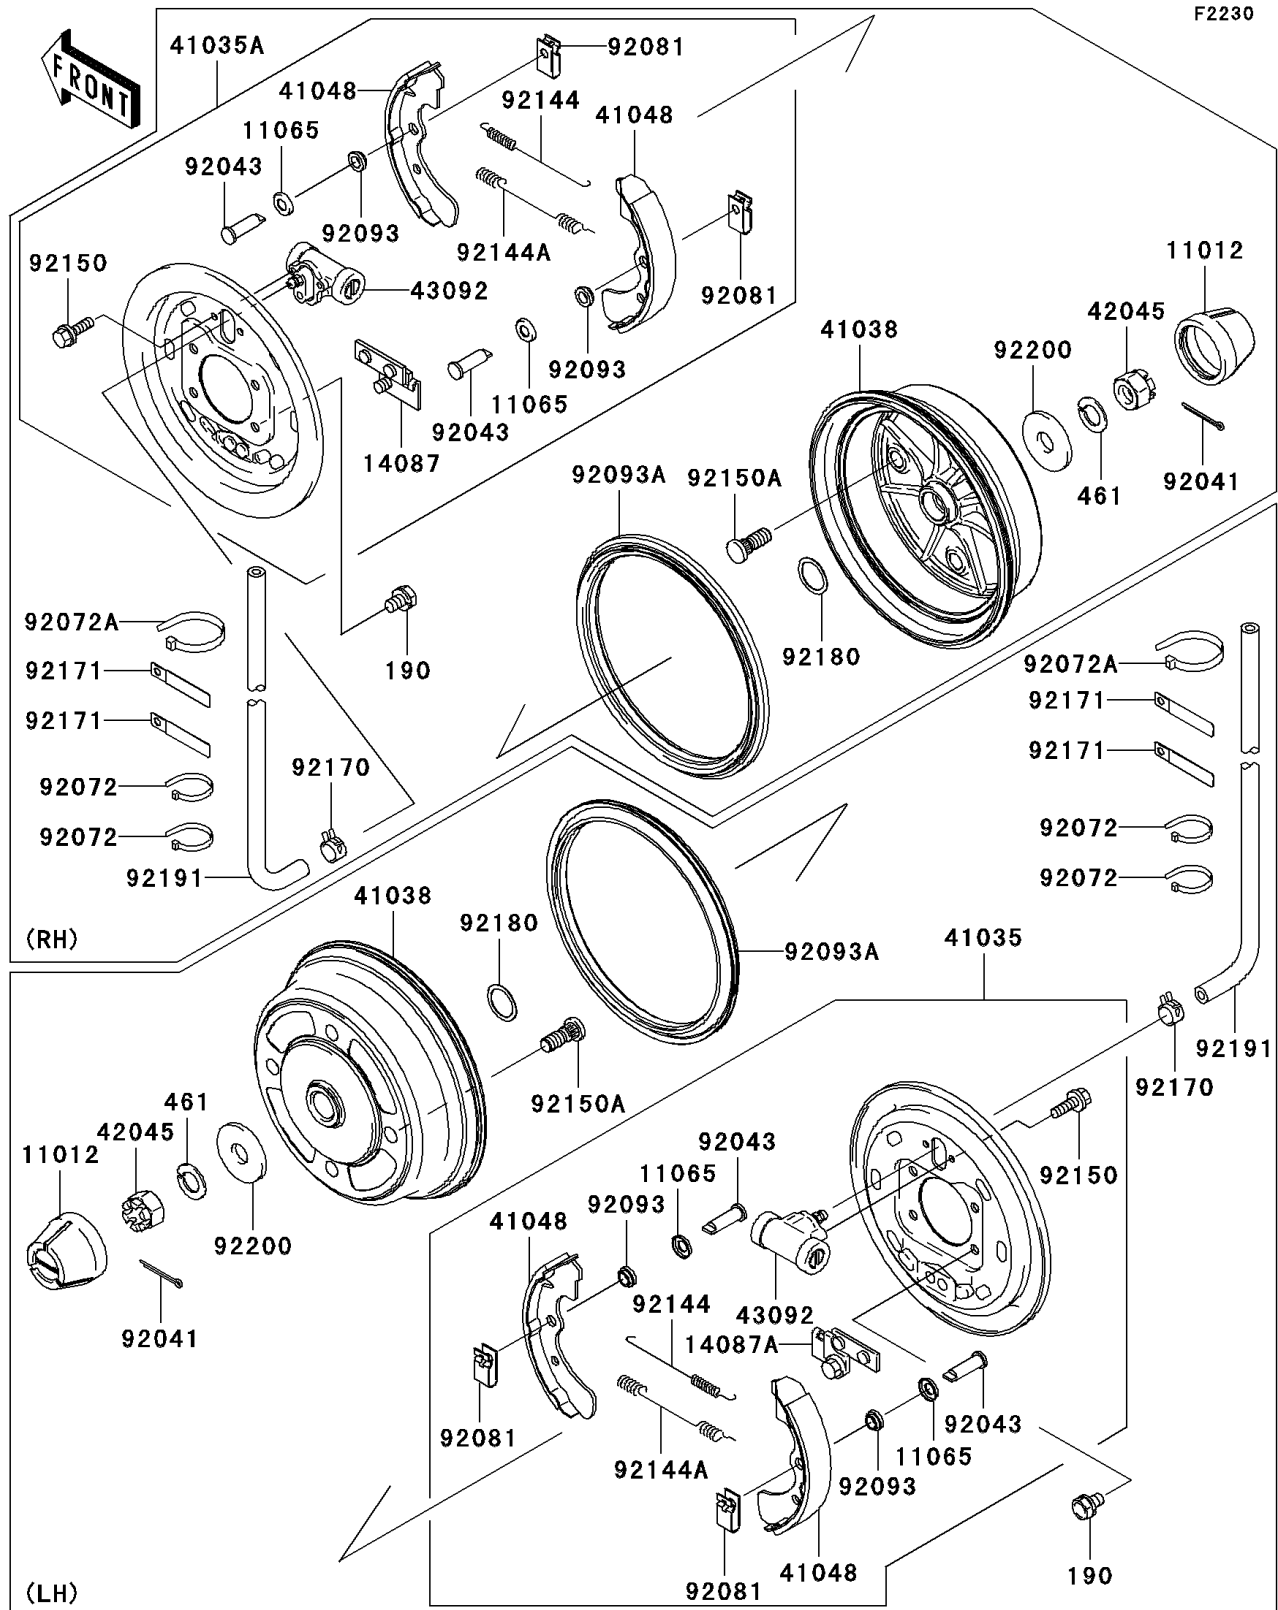

2008 Mule 3010 Trans4x4 Diesel

PARTS DIAGRAM

Front Hubs/Brakes

2008 Mule 3010 Trans4x4 Diesel

PARTS LIST

Front Hubs/Brakes

ITEM NAME	PART NUMBER	QUANTITY
-----------	-------------	----------
