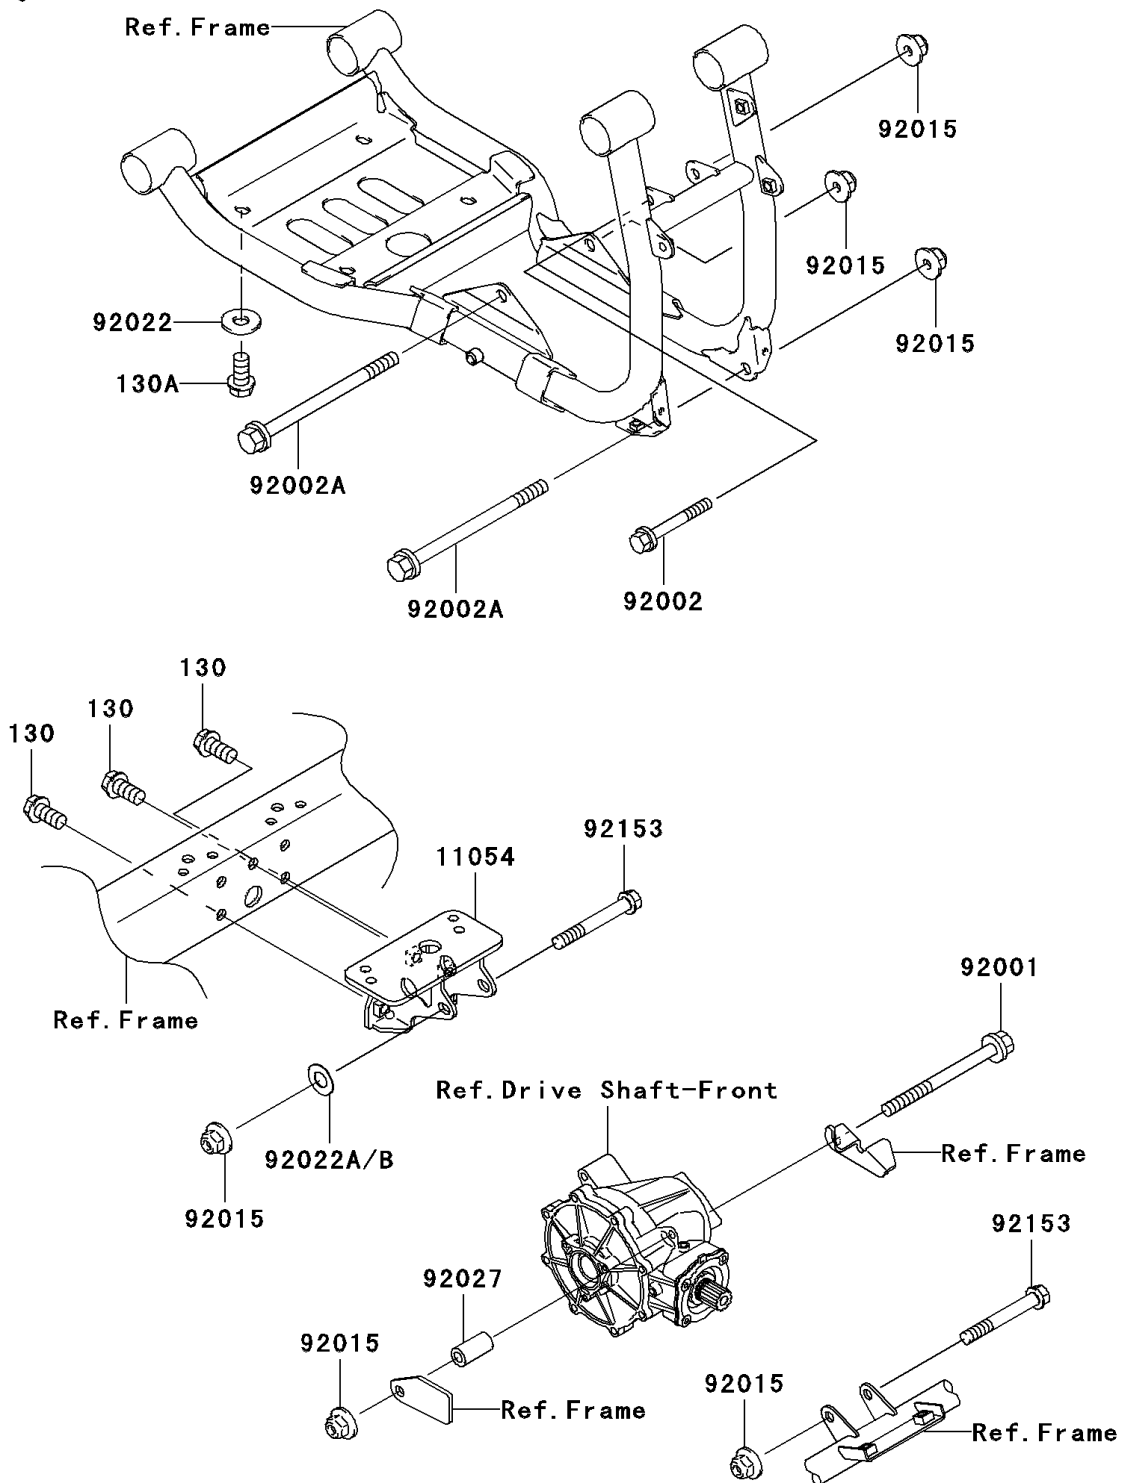

2008 Mule 3010 Trans4x4 Diesel

PARTS DIAGRAM

Engine Mount

F2122

2008 Mule 3010 Trans4x4 Diesel

PARTS LIST

Engine Mount

ITEM NAME	PART NUMBER	QUANTITY
-----------	-------------	----------
