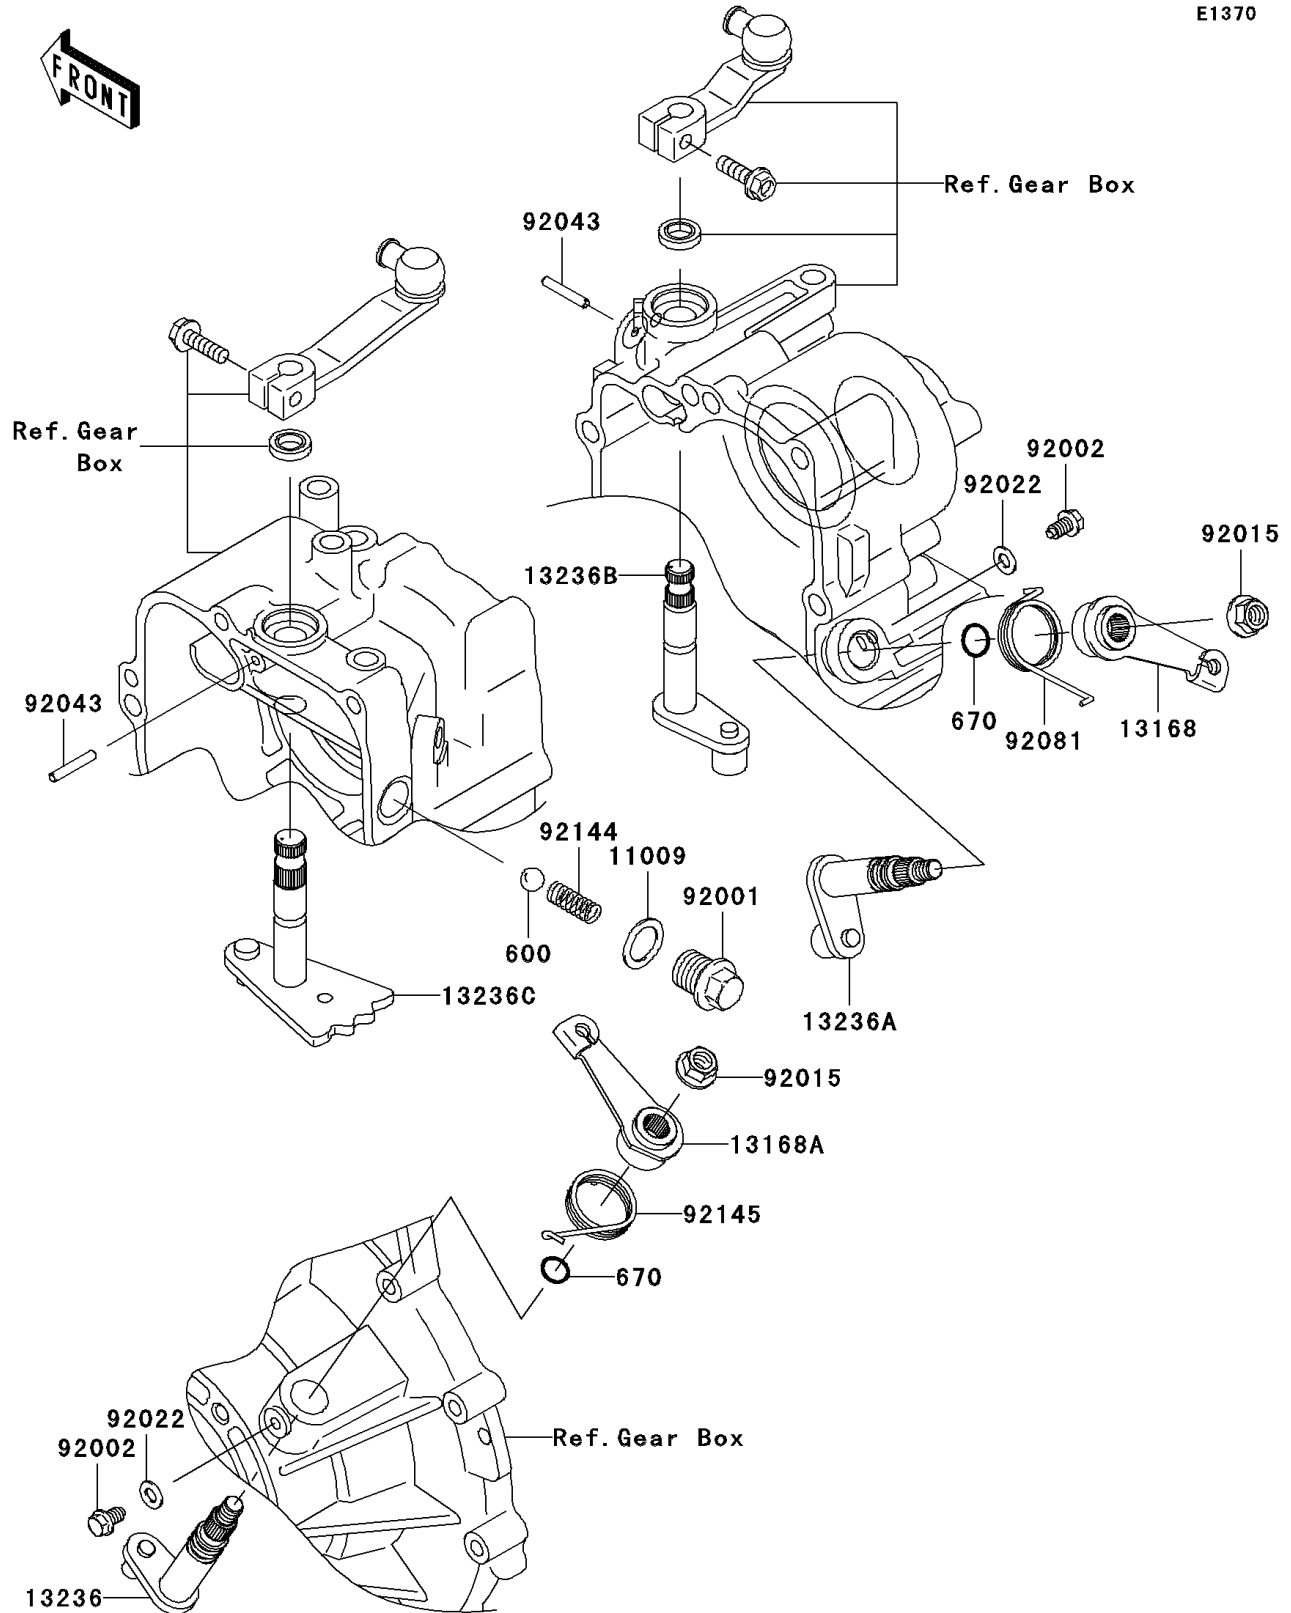

2008 Mule 3010 Trans4x4 Diesel

PARTS DIAGRAM

Gear Change Mechanism

E1370

2008 Mule 3010 Trans4x4 Diesel

PARTS LIST

Gear Change Mechanism

ITEM NAME	PART NUMBER	QUANTITY
-----------	-------------	----------
