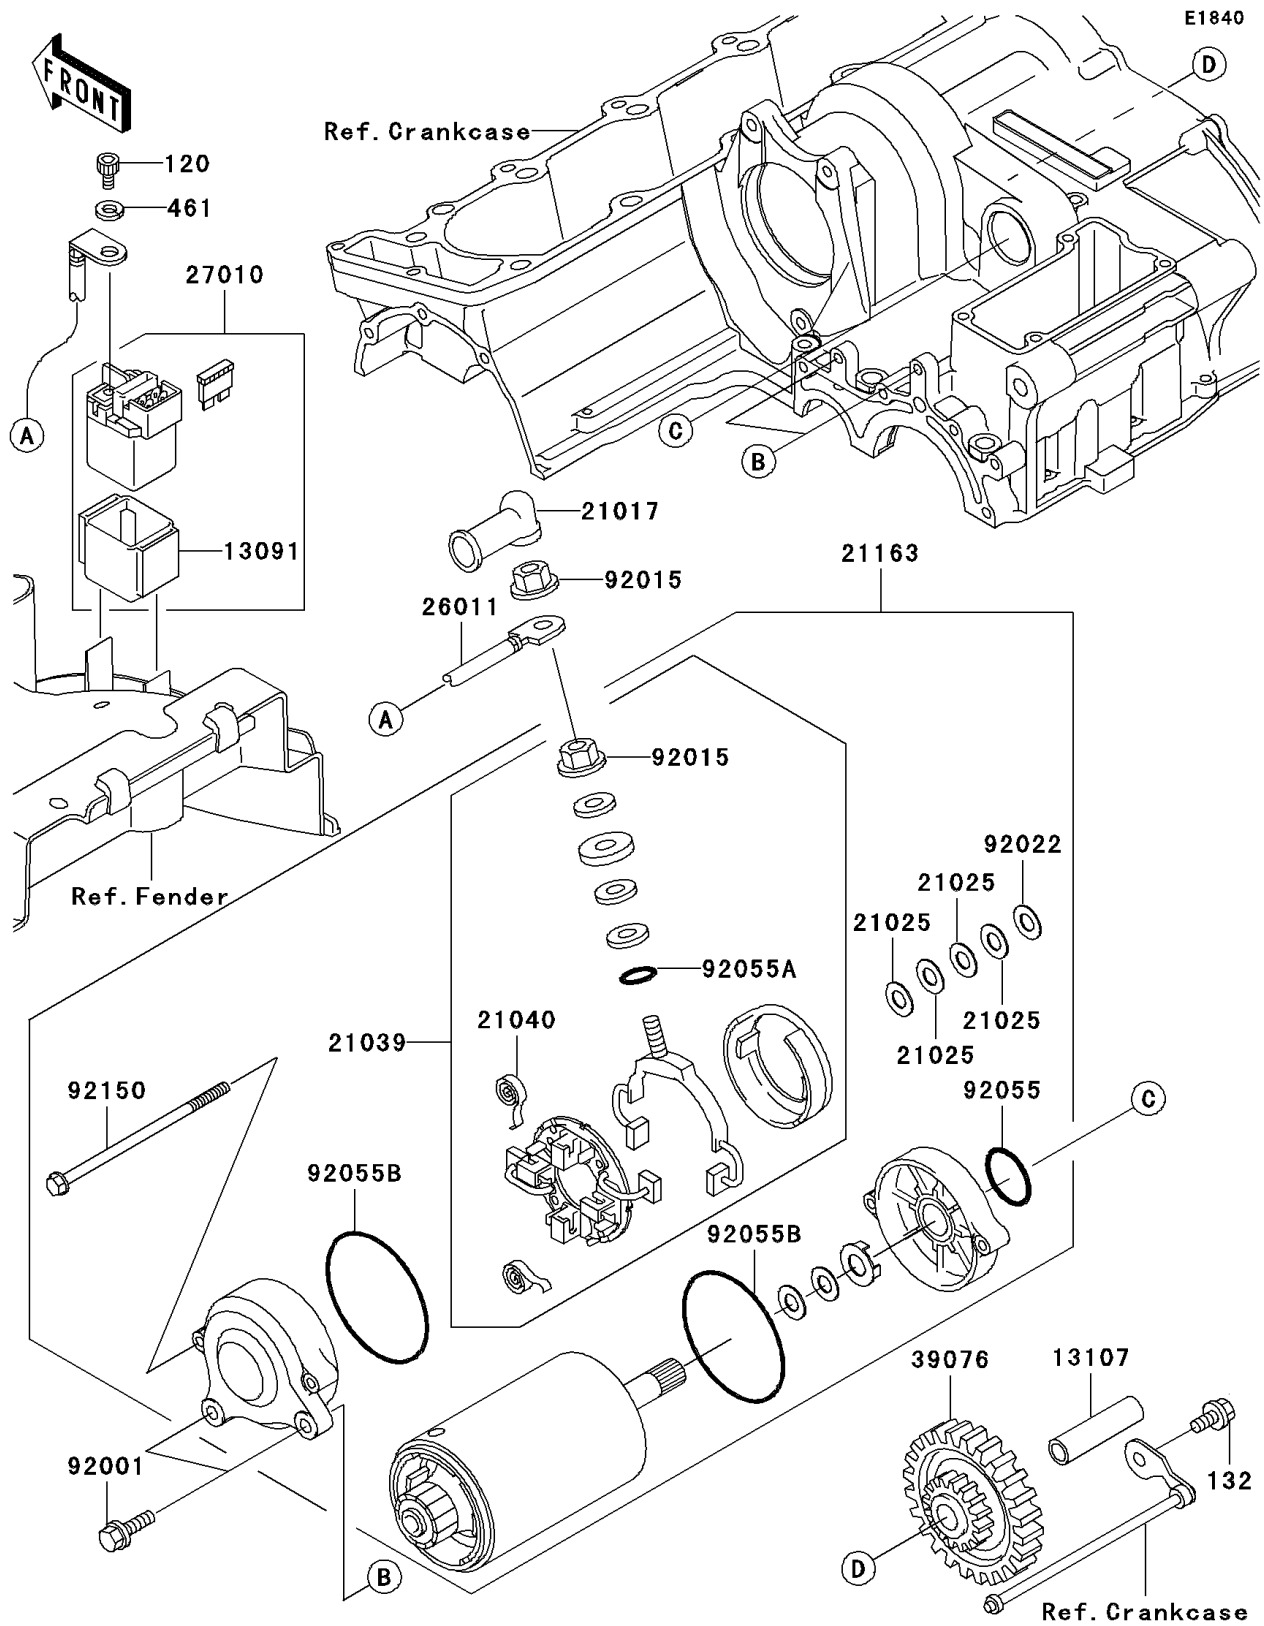

2002 ZRX1200R

PARTS DIAGRAM

Starter Motor

Kawasaki

Let the Good Times Roll®

2002 ZRX1200R

PARTS LIST

Starter Motor

ITEM NAME	PART NUMBER	QUANTITY
BOLT-SOCKET (Ref # 120)	120S0510	2
BOLT-FLANGED-SMALL (Ref # 132)	132G0612	1
WASHER-SPRING,5MM,BLACK (Ref # 461)	461K0500	2
HOLDER,MAGNETIC SWITCH (Ref # 13091)	13091-1884	1
SHAFT,IDLE GEAR (Ref # 13107)	13107-1106	1
GROMMET,STARTER TERMINAL (Ref # 21017)	21017-017	1
WASHER,9.1X18X0.2 (Ref # 21025)	21025-011	4
BRUSH,CARBON (Ref # 21039)	21039-1060	1
SPRING-BRUSH (Ref # 21040)	21040-1055	4
STARTER-ELECTRIC (Ref # 21163)	21163-1161	1
WIRE-LEAD (Ref # 26011)	26011-1654	1
SWITCH,MAGNETIC (Ref # 27010)	27010-1327	1
LIMITER,STARTER IDLE GEAR (Ref # 39076)	39076-1061	1
BOLT,6X20 (Ref # 92001)	92001-1947	2
NUT,STARTER MOTOR (Ref # 92015)	92015-1476	2
WASHER,9.1X18X0.8 (Ref # 92022)	92022-1132	1
RING-O (Ref # 92055)	92055-1276	1
RING-O,4.5X2.0 (Ref # 92055A)	92055-1370	1
RING-O,STARTER MOTOR (Ref # 92055B)	92055-1381	2
BOLT,5X110 (Ref # 92150)	92150-1143	2