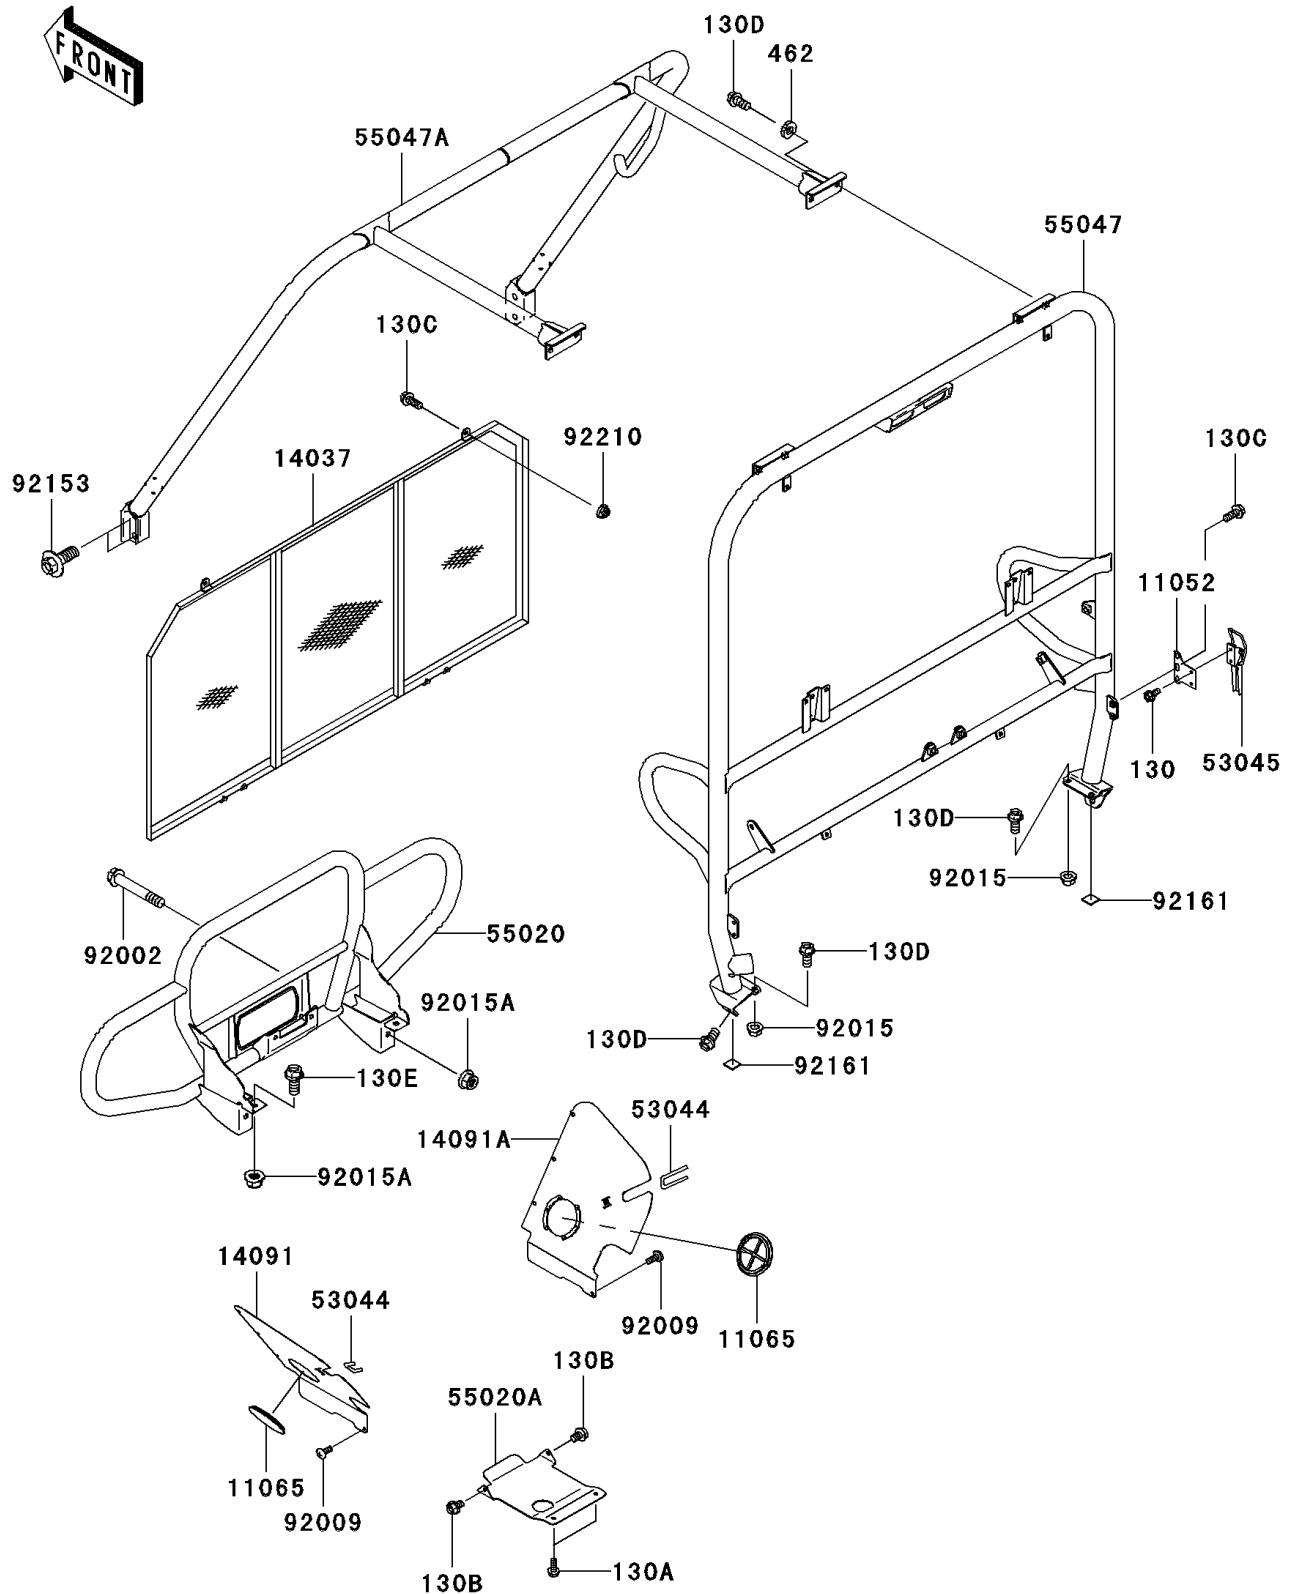

2008 Mule 3010 Diesel 4X4

PARTS DIAGRAM

Guards/Cab Frame

F2681

2008 Mule 3010 Diesel 4X4

PARTS LIST

Guards/Cab Frame

ITEM NAME

PART NUMBER

QUANTITY
