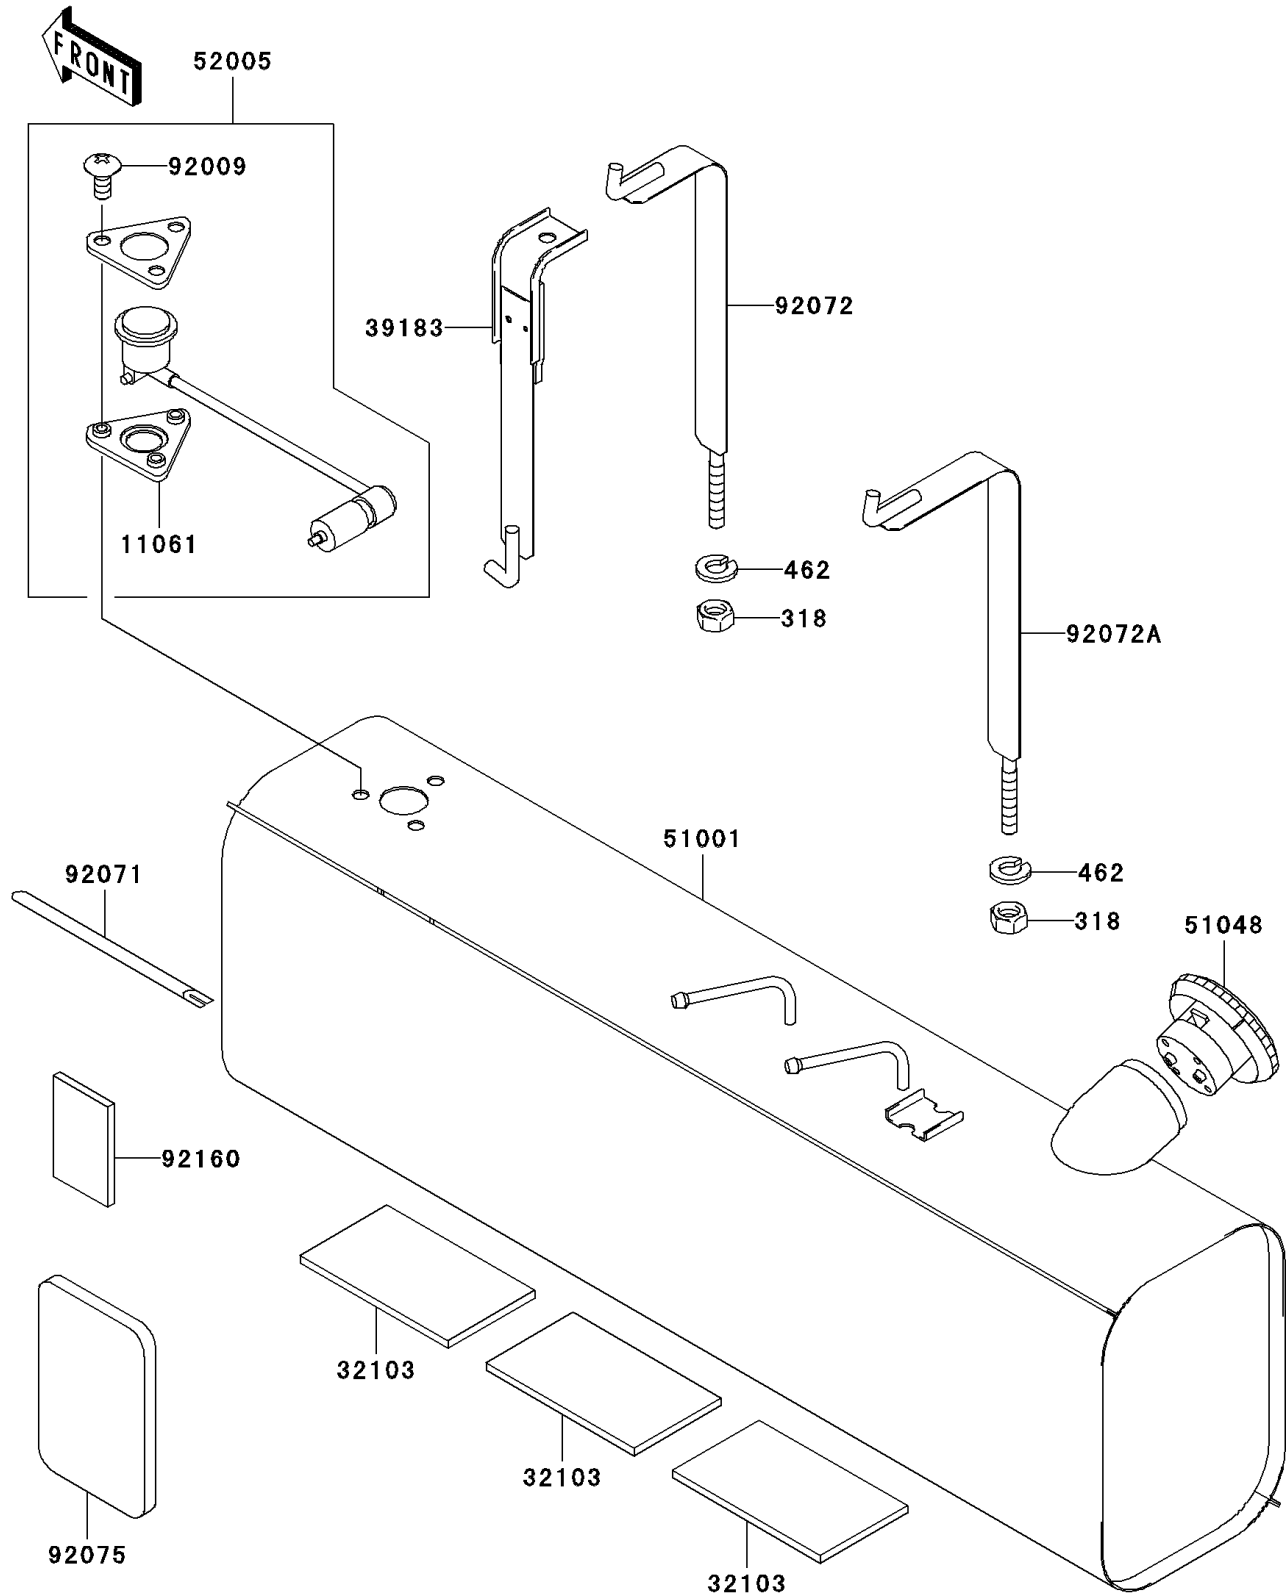

2008 Mule 3010 Diesel 4X4

PARTS DIAGRAM

Fuel Tank

F2410

2008 Mule 3010 Diesel 4X4

PARTS LIST

Fuel Tank

ITEM NAME

PART NUMBER

QUANTITY
