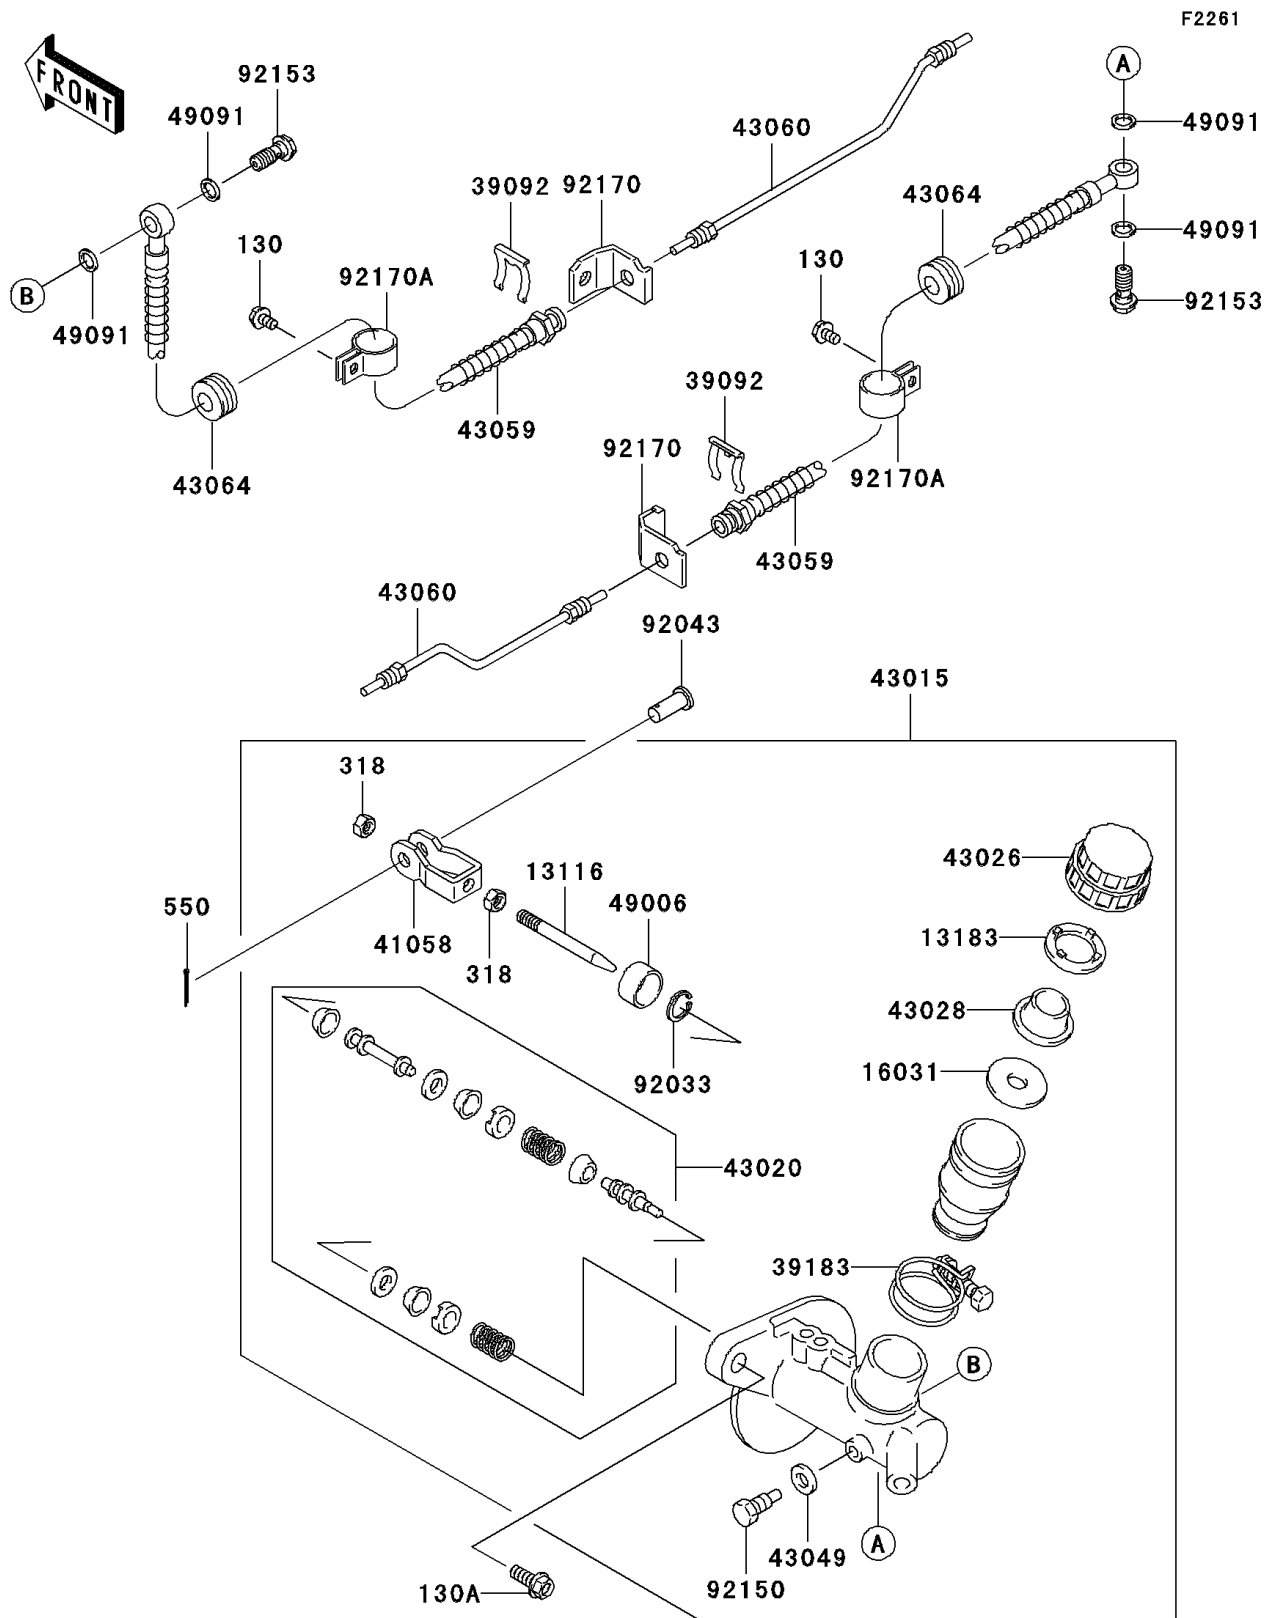

2008 Mule 3010 Diesel 4X4

PARTS DIAGRAM

Master Cylinder

2008 Mule 3010 Diesel 4X4

PARTS LIST

Master Cylinder

ITEM NAME

PART NUMBER

QUANTITY
