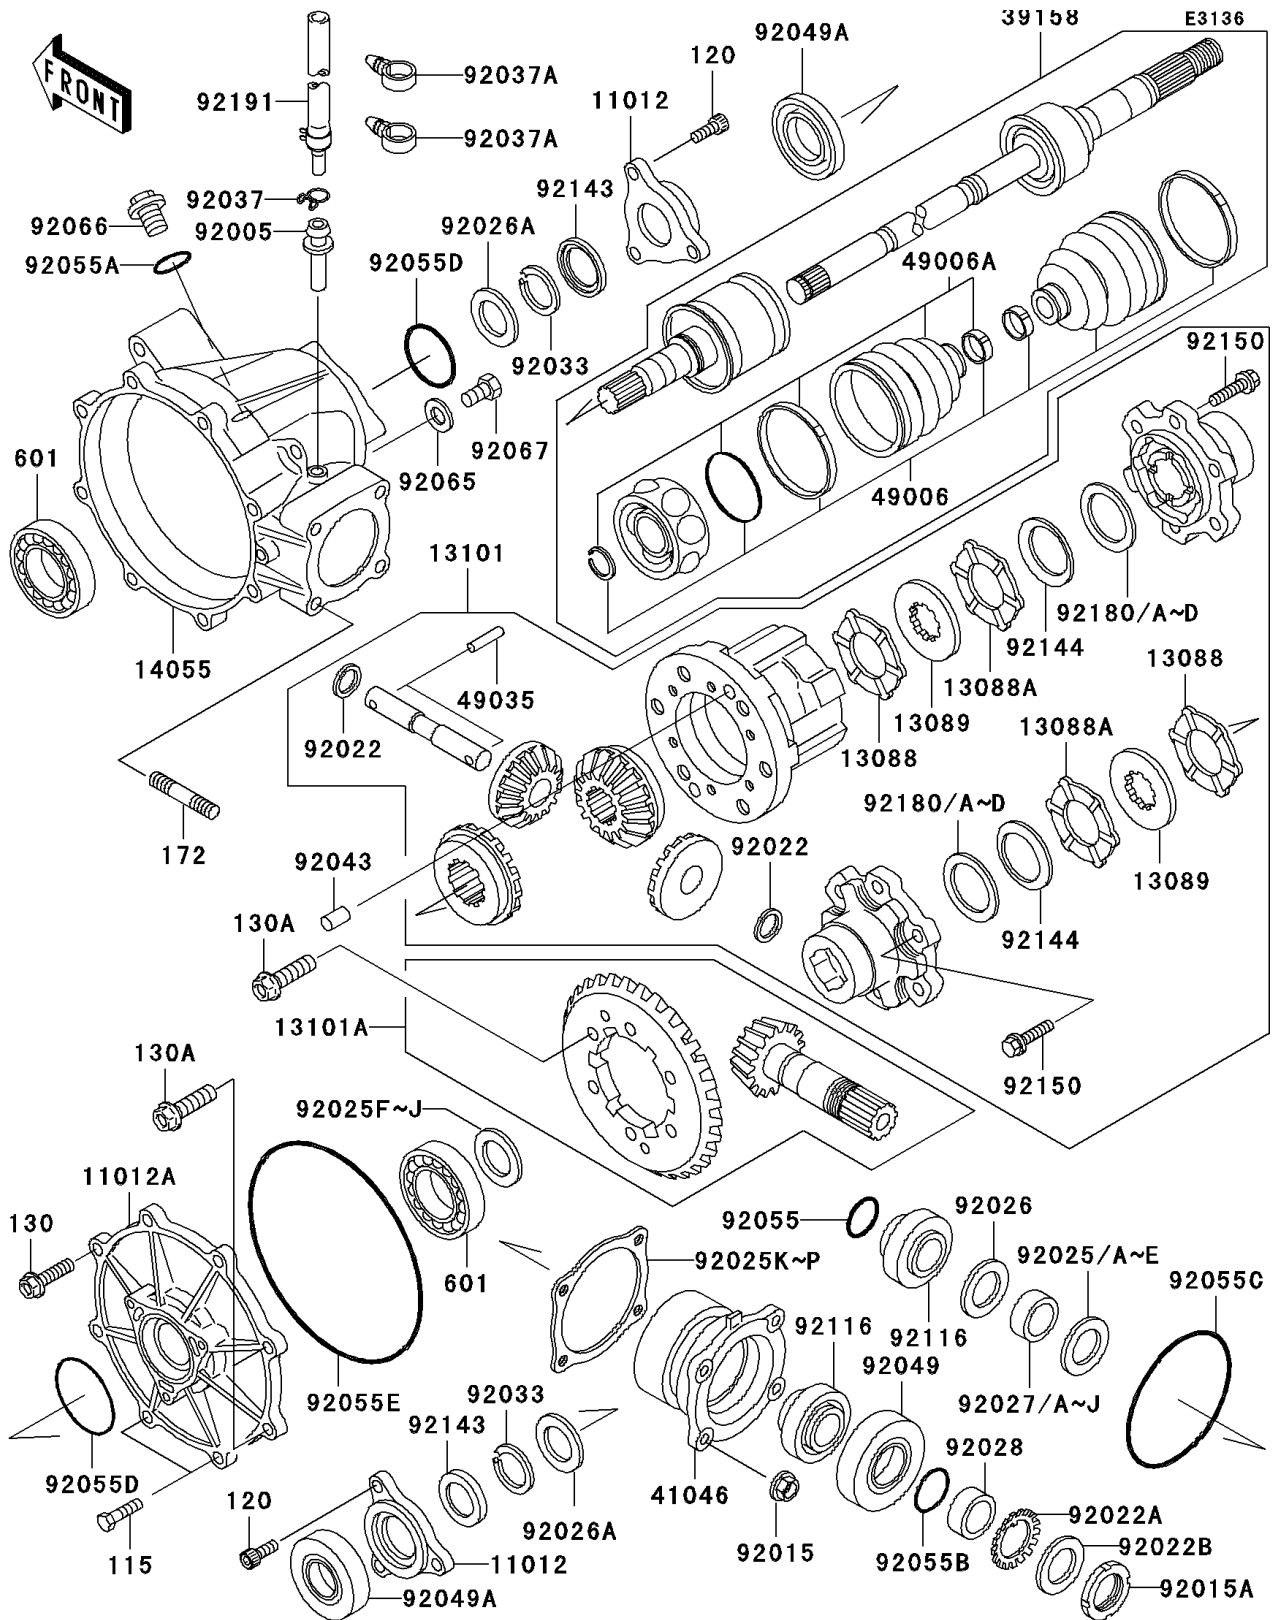

2008 Mule 3010 Diesel 4X4

PARTS DIAGRAM

Drive Shaft-Front

2008 Mule 3010 Diesel 4X4

PARTS LIST

Drive Shaft-Front

ITEM NAME	PART NUMBER	QUANTITY
-----------	-------------	----------
