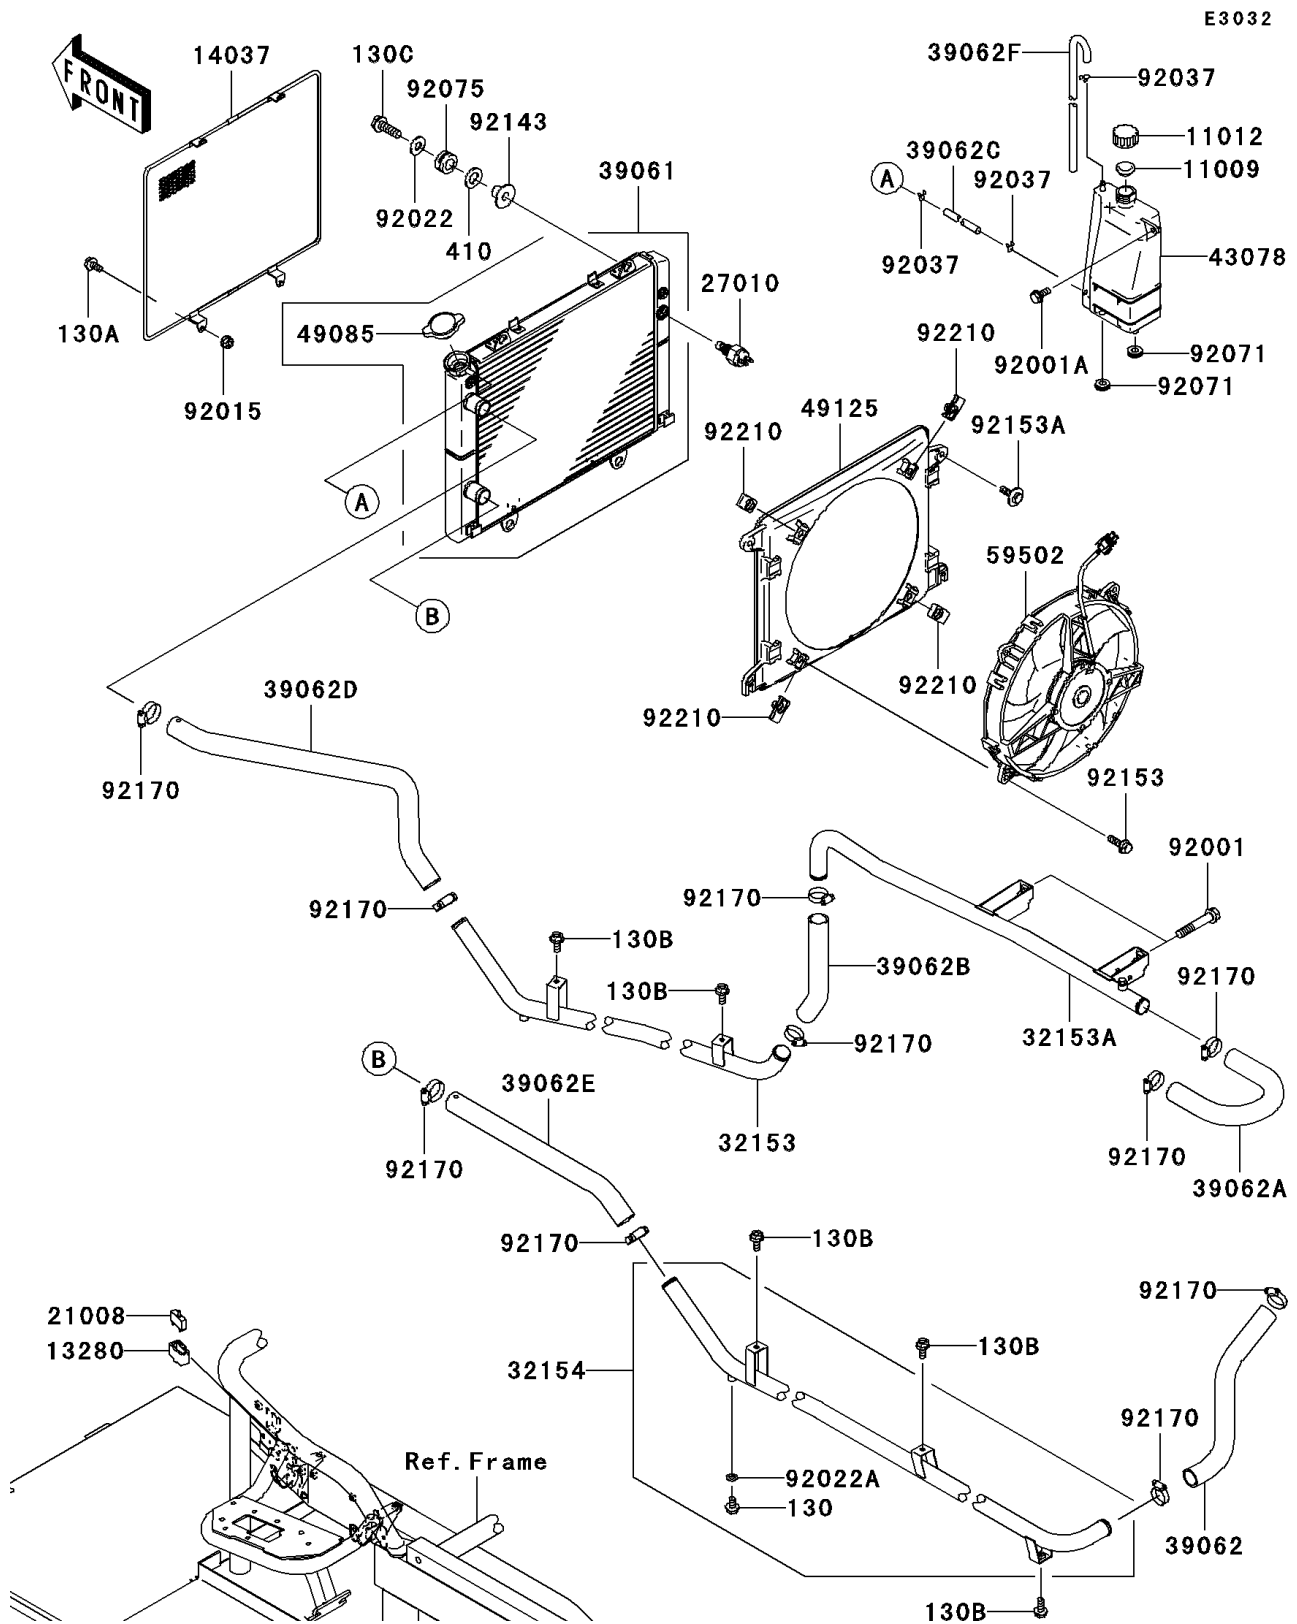

2008 Mule 3010 Diesel 4X4

PARTS DIAGRAM

Radiator

2008 Mule 3010 Diesel 4X4

PARTS LIST

Radiator

ITEM NAME

PART NUMBER

QUANTITY
