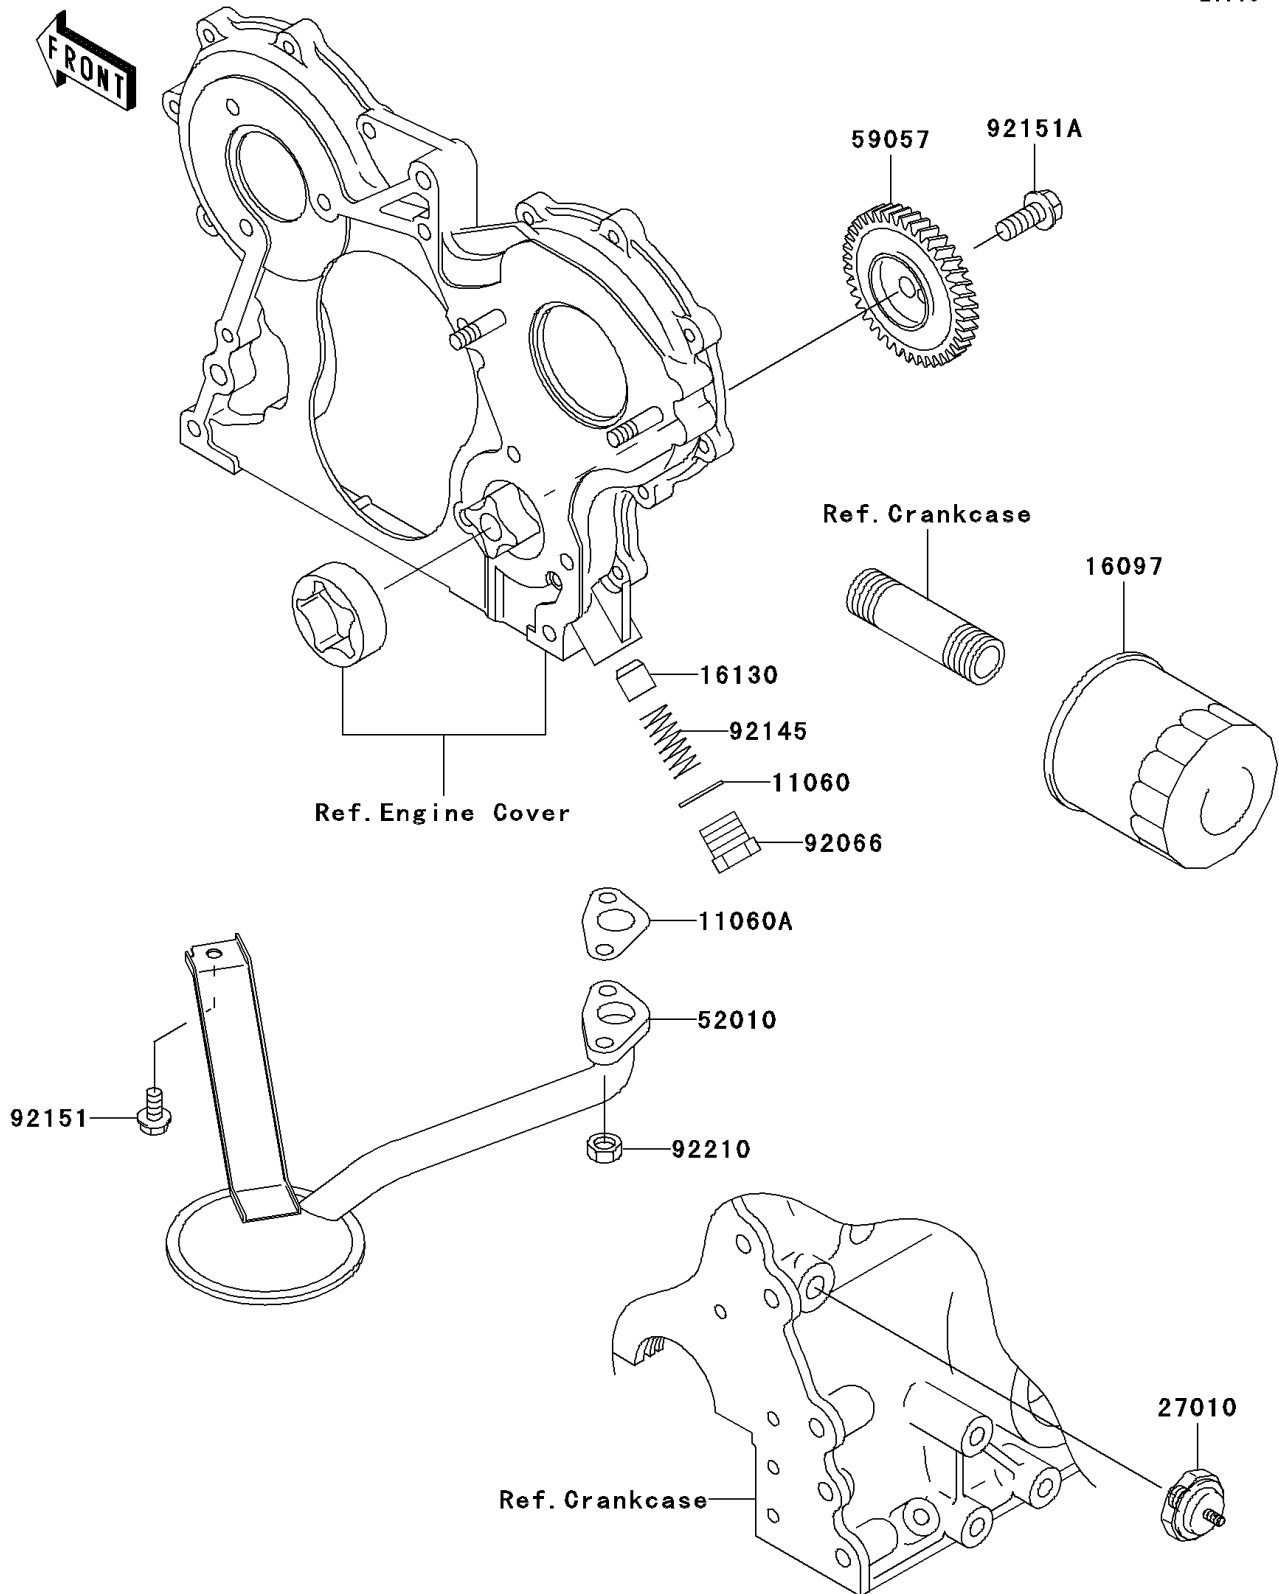

2008 Mule 3010 Diesel 4X4

PARTS DIAGRAM

Oil Pump/Oil Filter

E1710

2008 Mule 3010 Diesel 4X4

PARTS LIST

Oil Pump/Oil Filter

ITEM NAME	PART NUMBER	QUANTITY
-----------	-------------	----------
