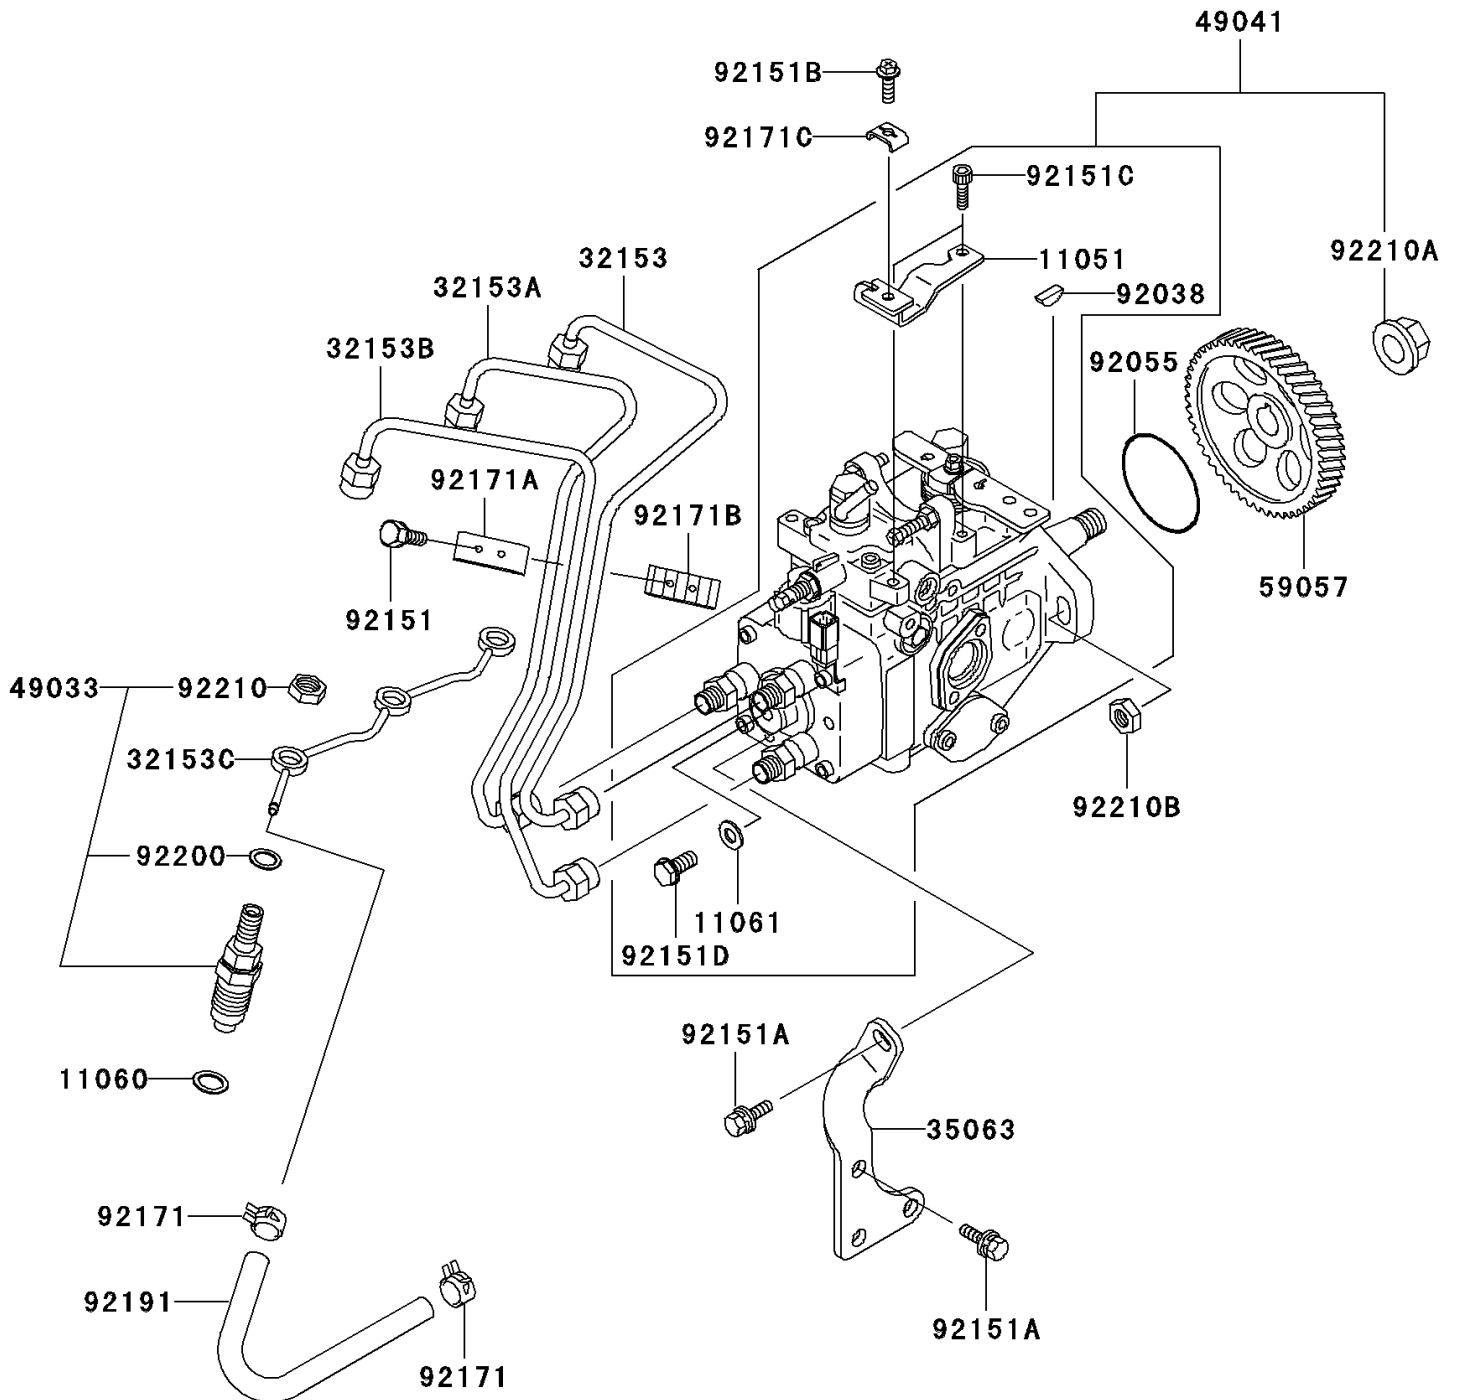

2008 Mule 3010 Diesel 4X4

PARTS DIAGRAM

Fuel Injection

E1530

2008 Mule 3010 Diesel 4X4

PARTS LIST

Fuel Injection

ITEM NAME

PART NUMBER

QUANTITY
