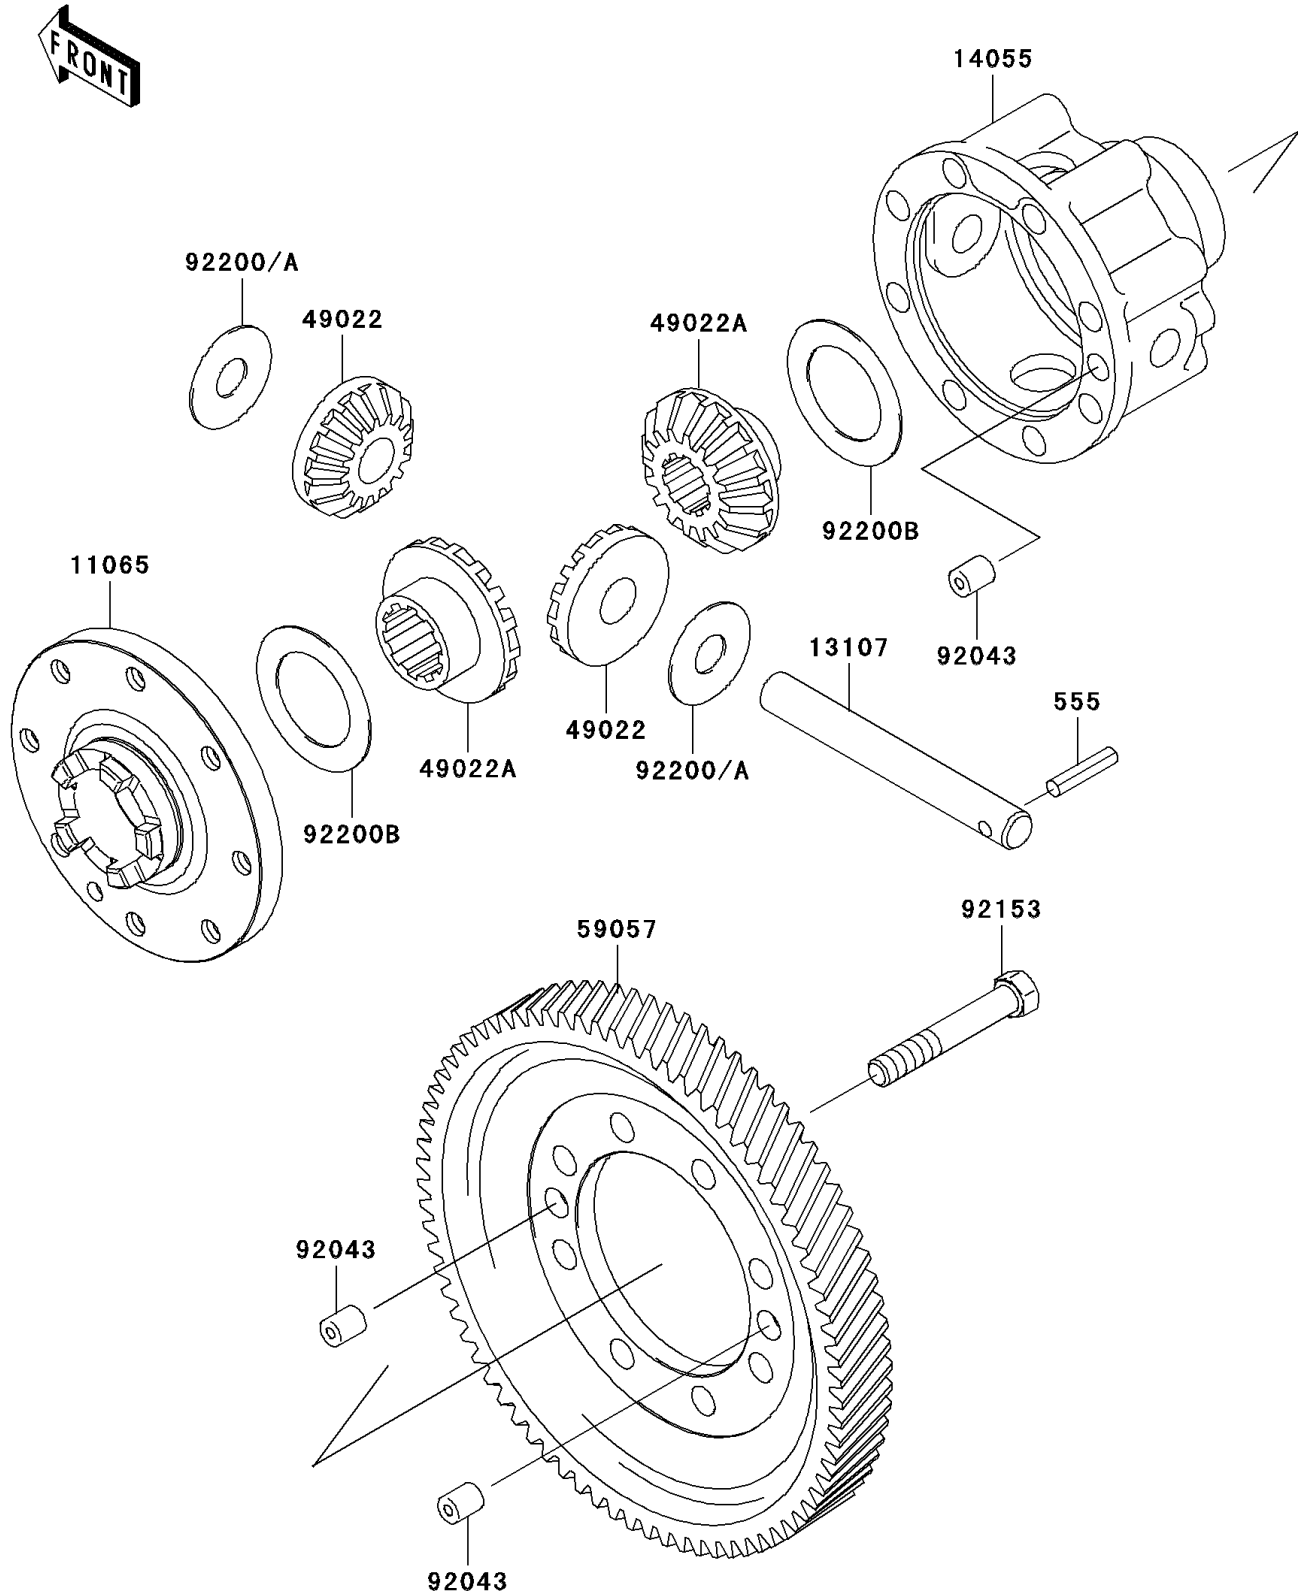

2008 Mule 3010 Diesel 4X4

PARTS DIAGRAM

Differential

E1451