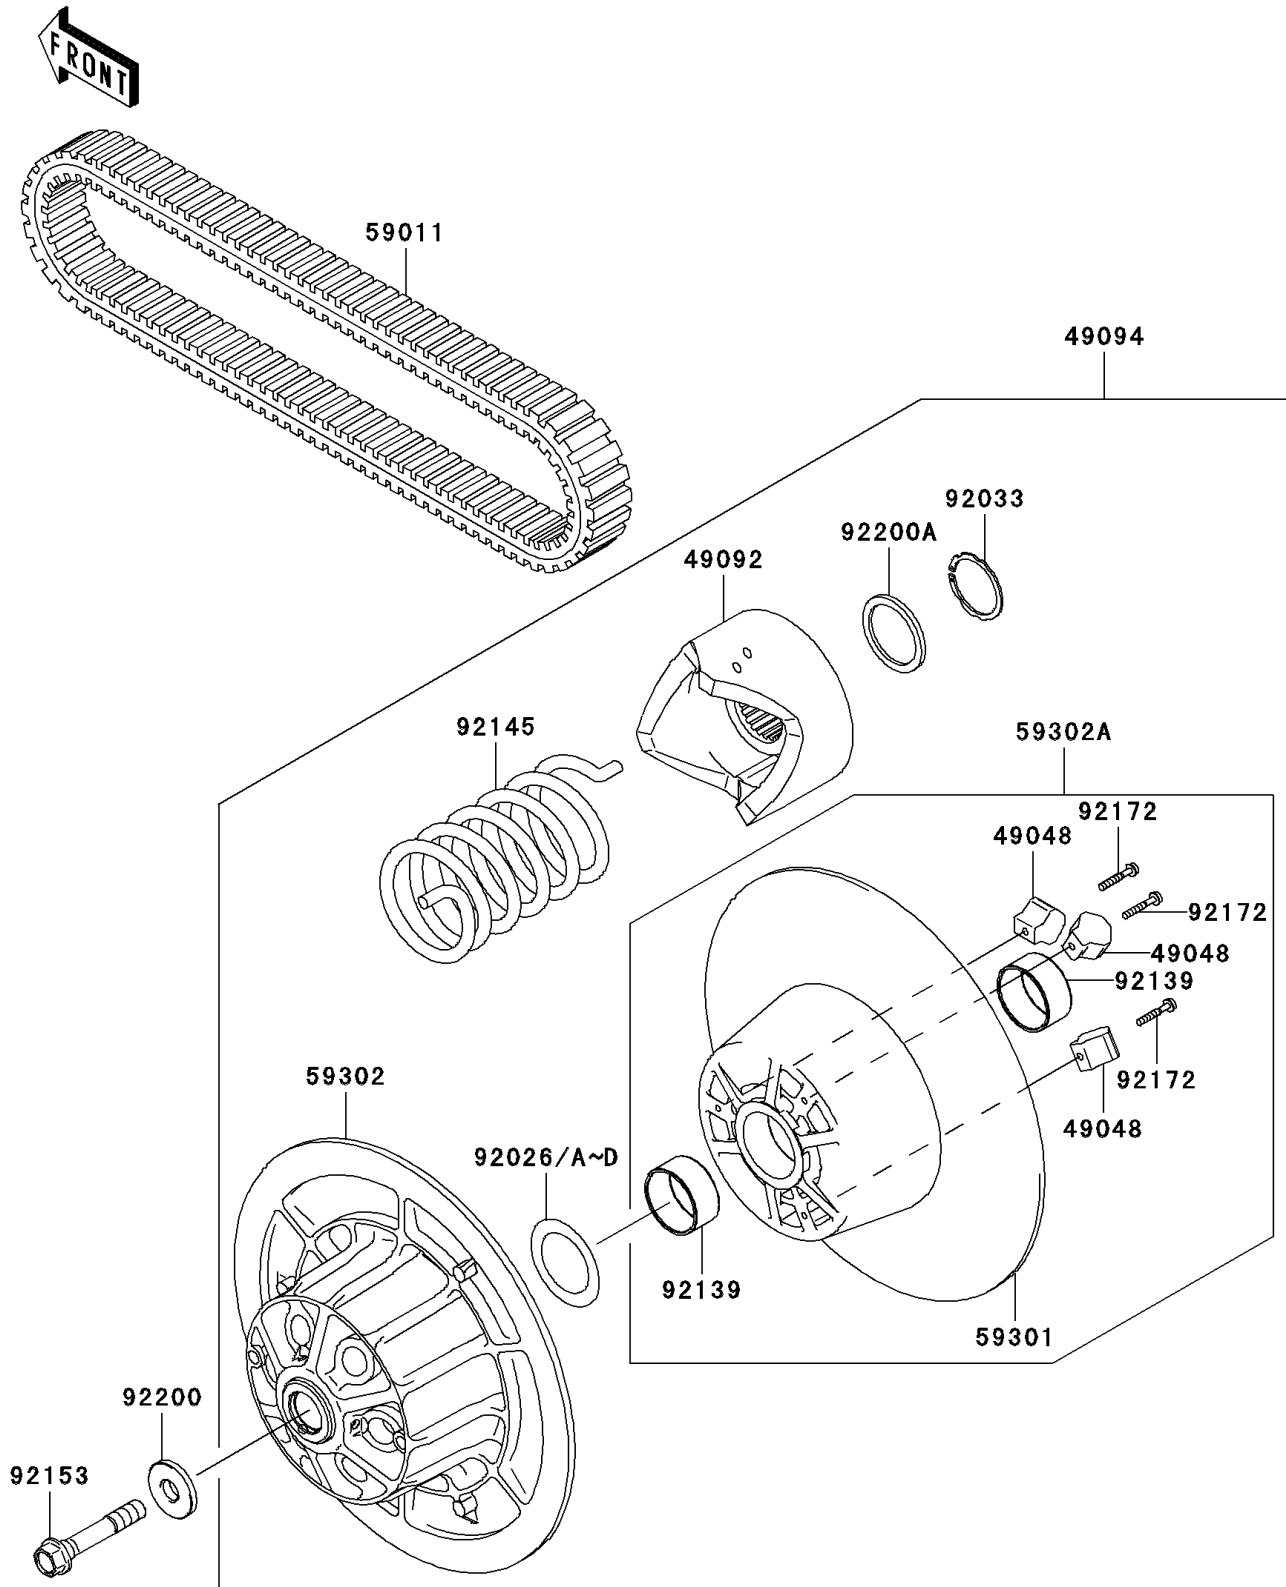

2008 Mule 3010 Diesel 4X4

PARTS DIAGRAM

Driven Converter/Drive Belt

E1392

2008 Mule 3010 Diesel 4X4

PARTS LIST

Driven Converter/Drive Belt

ITEM NAME	PART NUMBER	QUANTITY
-----------	-------------	----------
