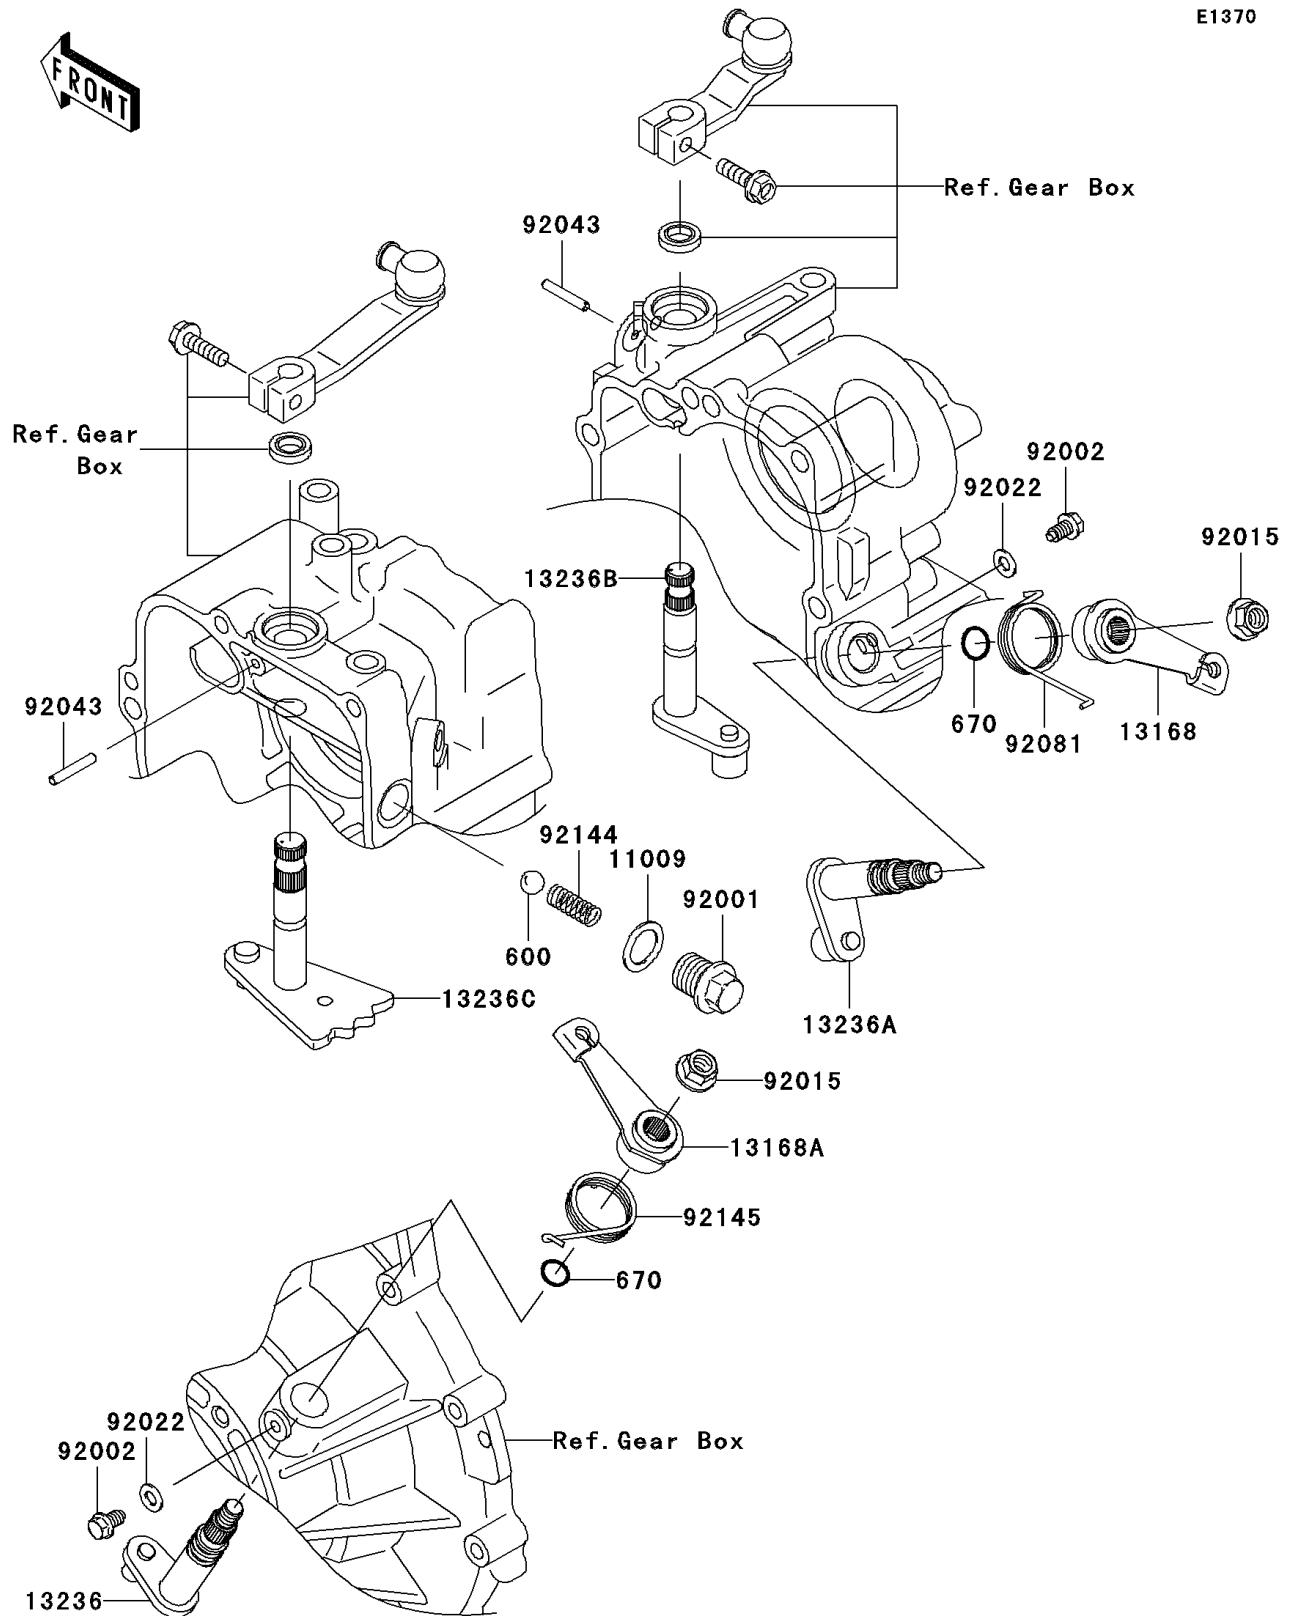

2008 Mule 3010 Diesel 4X4

PARTS DIAGRAM

Gear Change Mechanism

E1370

2008 Mule 3010 Diesel 4X4

PARTS LIST

Gear Change Mechanism

ITEM NAME	PART NUMBER	QUANTITY
-----------	-------------	----------
