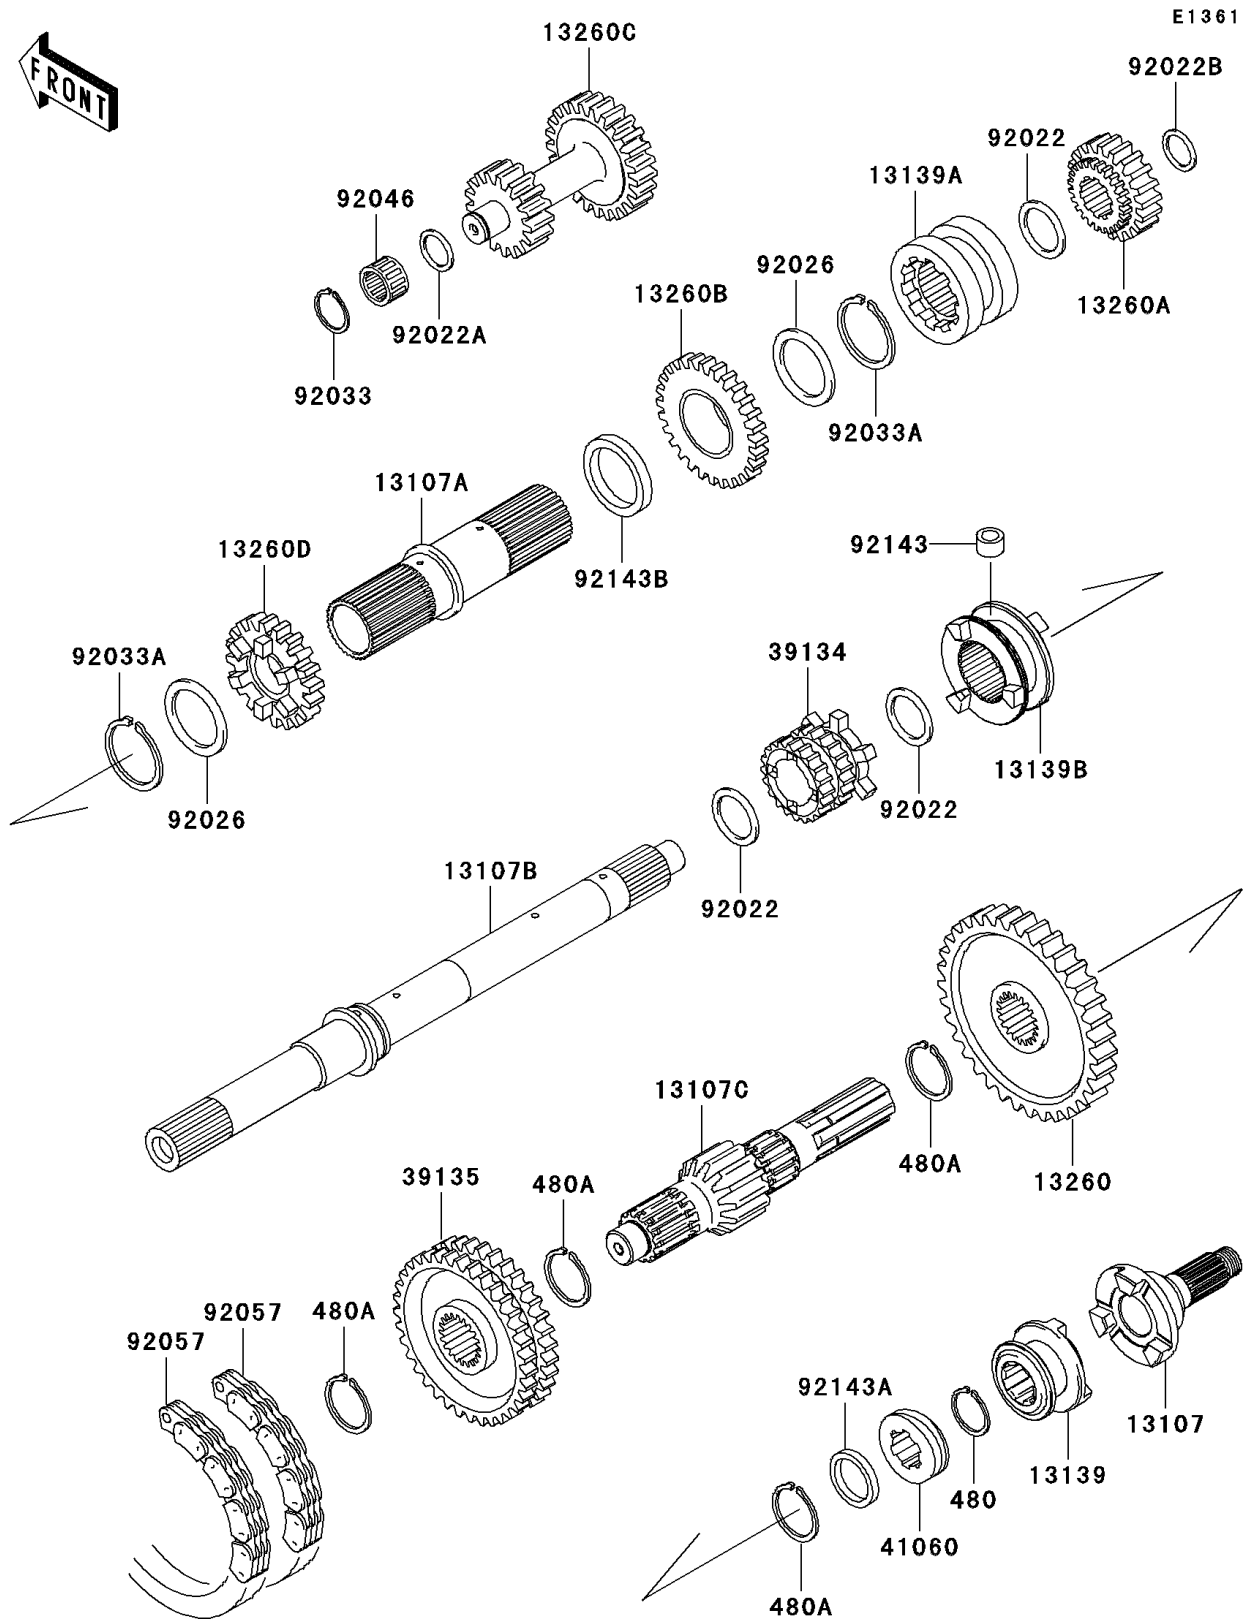

2008 Mule 3010 Diesel 4X4

PARTS DIAGRAM

Transmission

2008 Mule 3010 Diesel 4X4

PARTS LIST

Transmission

ITEM NAME

PART NUMBER

QUANTITY
