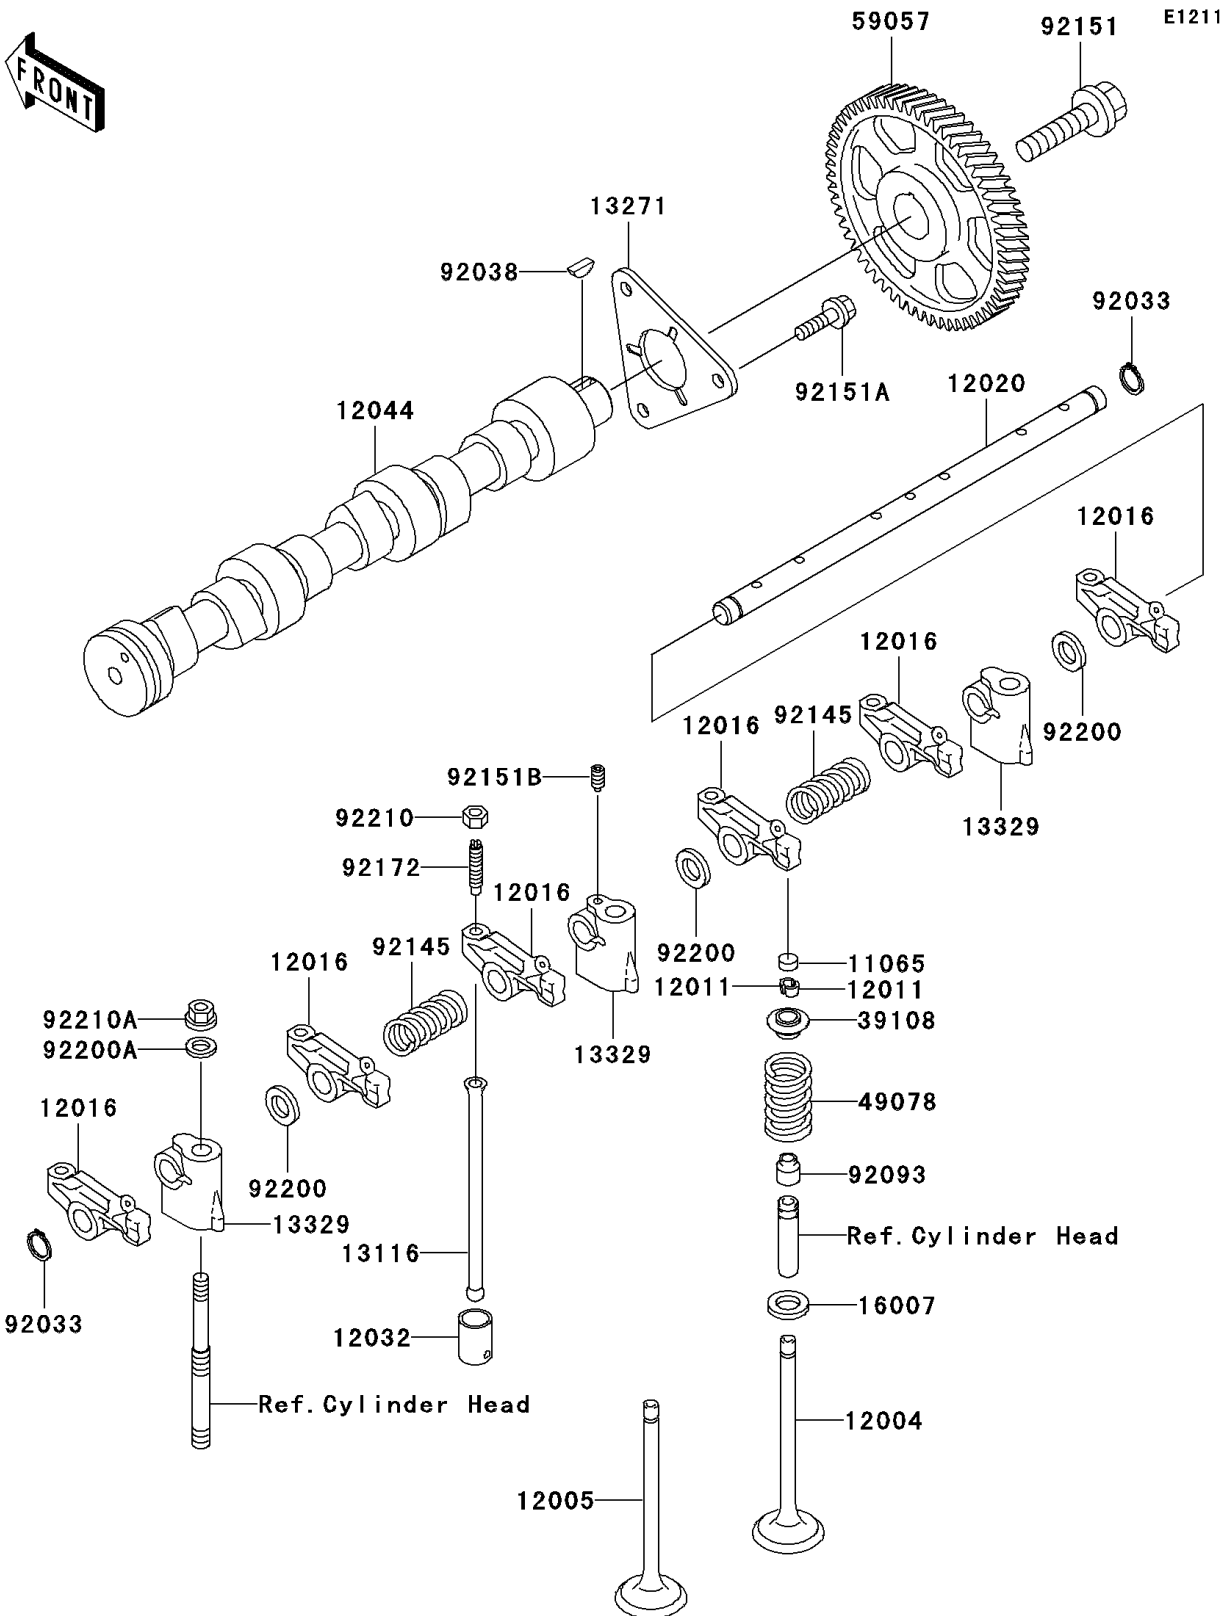

2008 Mule 3010 Diesel 4X4

PARTS DIAGRAM

Valve(s)/Camshaft(s)

2008 Mule 3010 Diesel 4X4

PARTS LIST

Valve(s)/Camshaft(s)

ITEM NAME

PART NUMBER

QUANTITY
