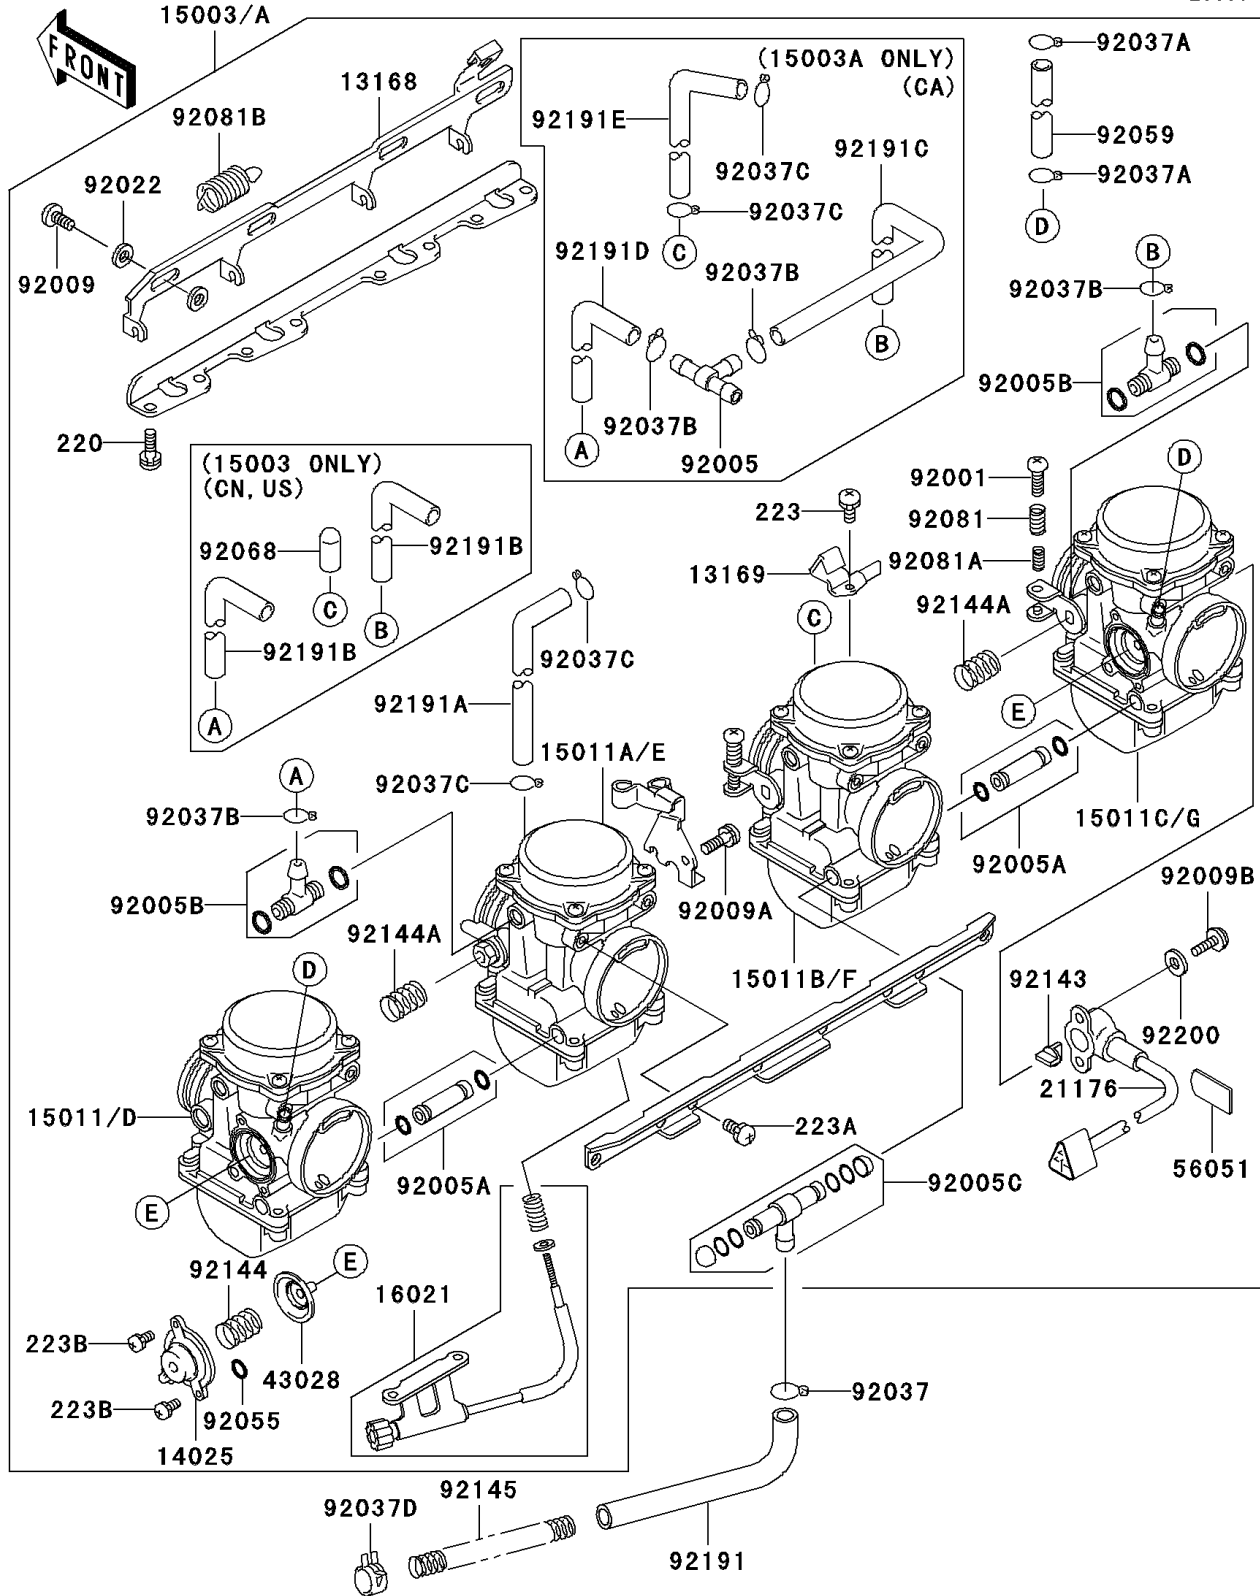

2002 ZRX1200R

PARTS DIAGRAM

Carburetor

E1611