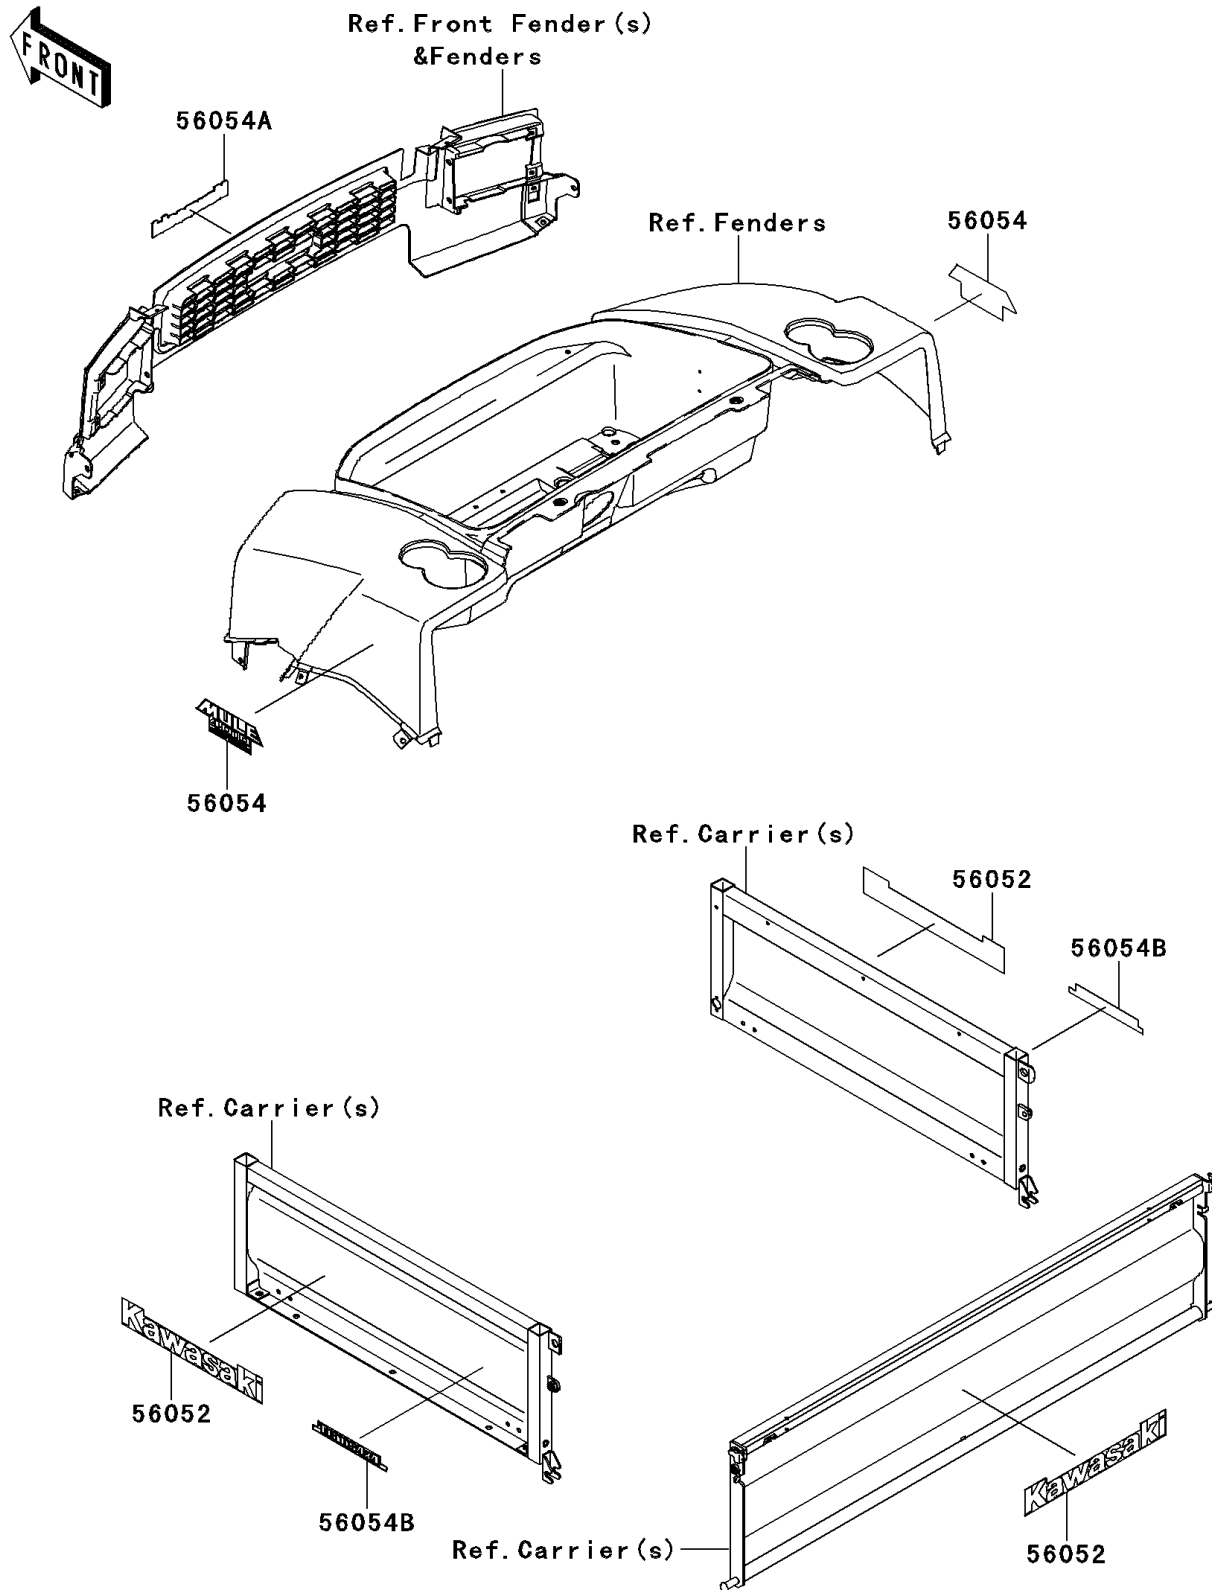

2011 MULE™ 4010 TRANS4x4® DIESEL

PARTS DIAGRAM

Decals(G9F-GCF)

F2861

2011 MULE™ 4010 TRANS4x4® DIESEL

PARTS LIST

Decals(G9F-GCF)

ITEM NAME

PART NUMBER

QUANTITY
