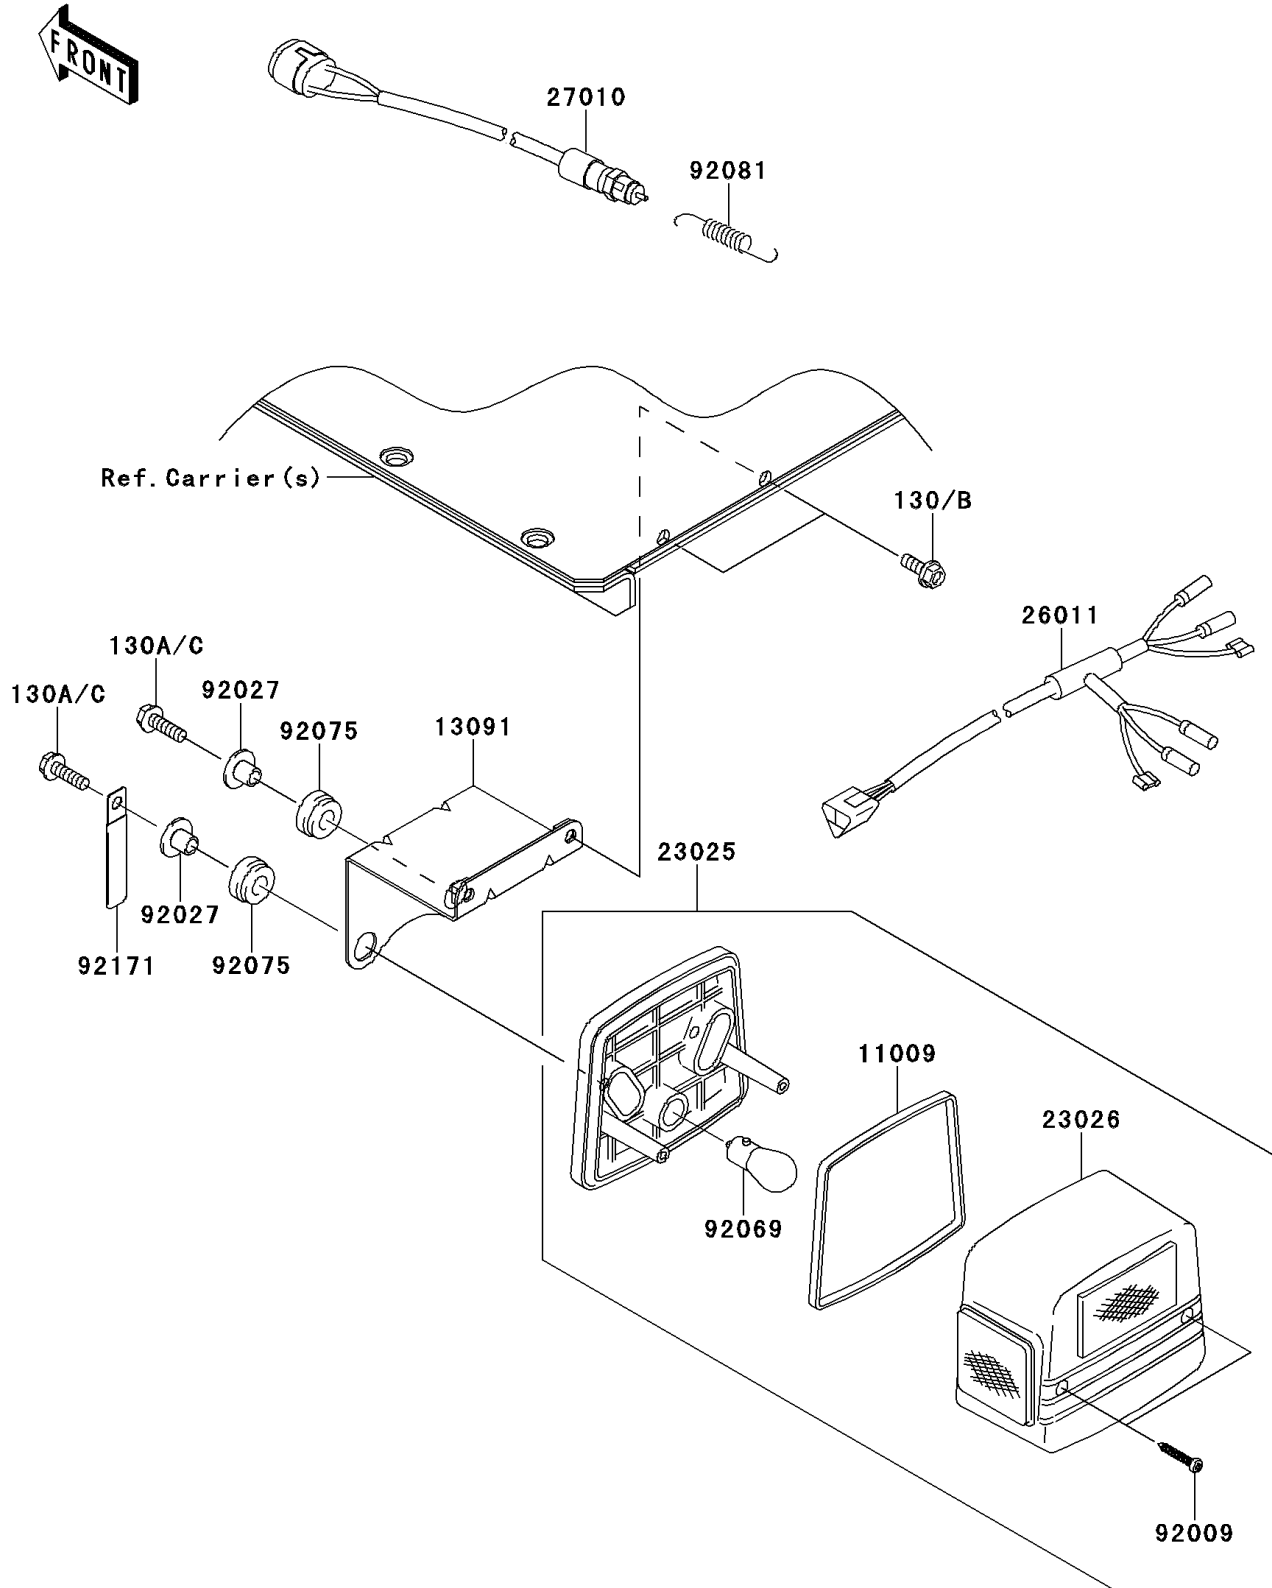

2011 MULE™ 4010 TRANS4x4® DIESEL

Kawasaki
Let the Good Times Roll®

PARTS DIAGRAM

Taillight(s)

F2720

2011 MULE™ 4010 TRANS4x4® DIESEL

Kawasaki
Let the Good Times Roll®

PARTS LIST

Taillight(s)

ITEM NAME

PART NUMBER

QUANTITY
