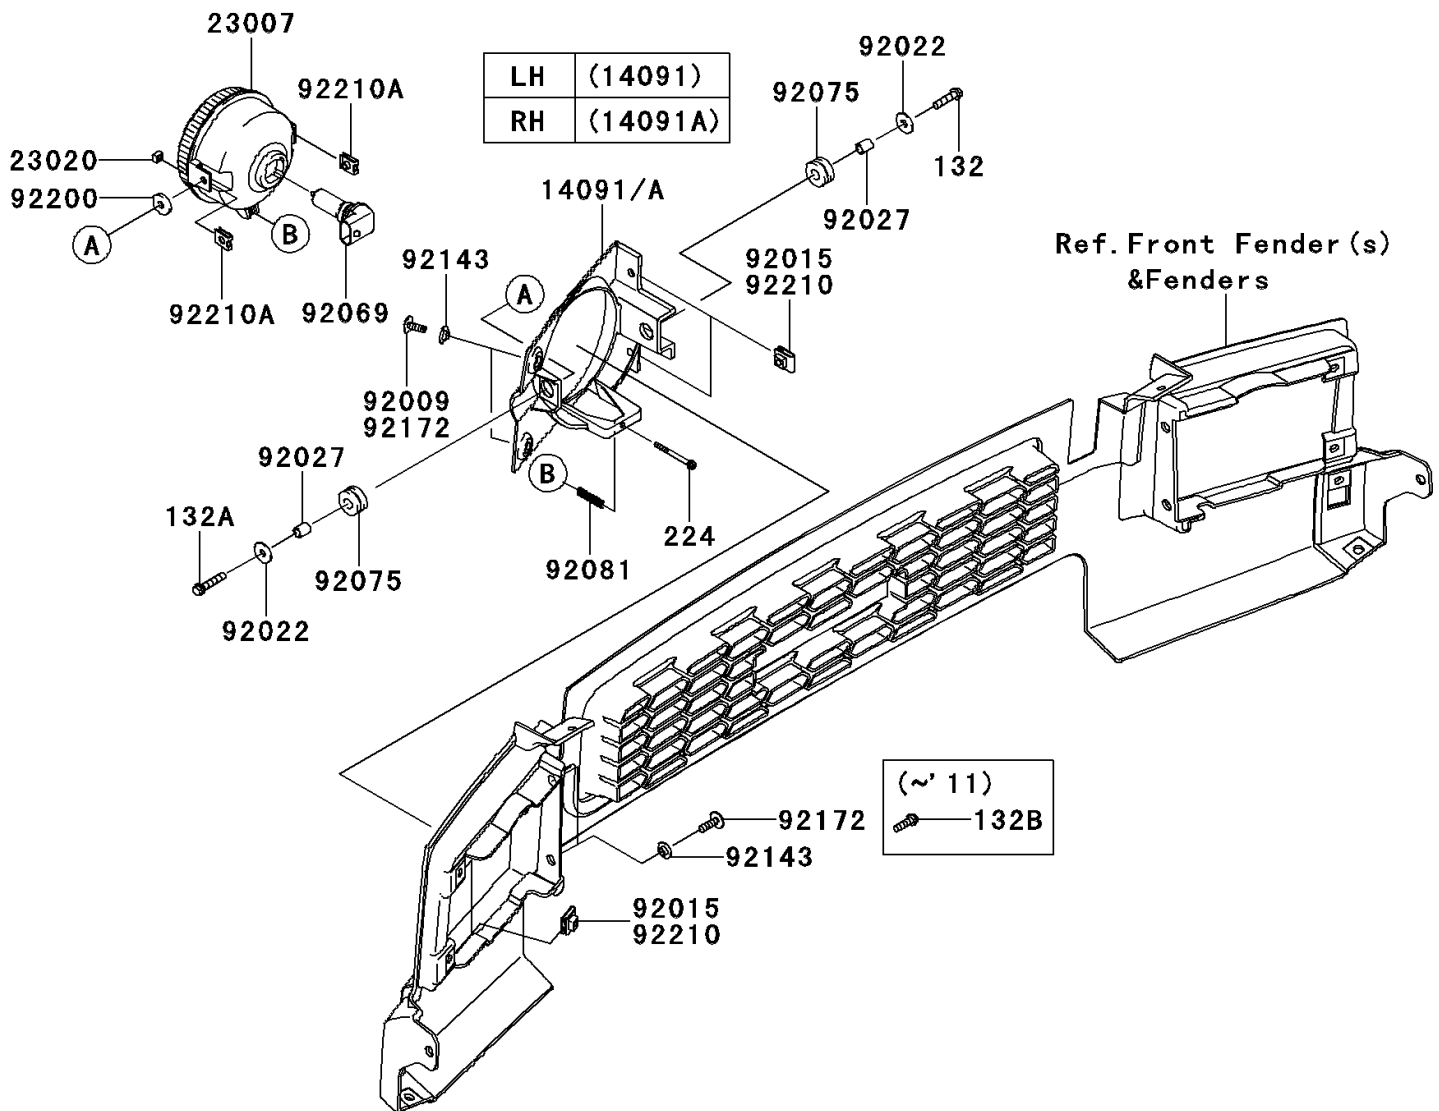

2012 MULE™ 4010 TRANS4x4® DIESEL

PARTS DIAGRAM

Headlight(s)

F2710

2012 MULE™ 4010 TRANS4x4® DIESEL

Kawasaki
Let the Good Times Roll®

PARTS LIST

Headlight(s)

ITEM NAME

PART NUMBER

QUANTITY
