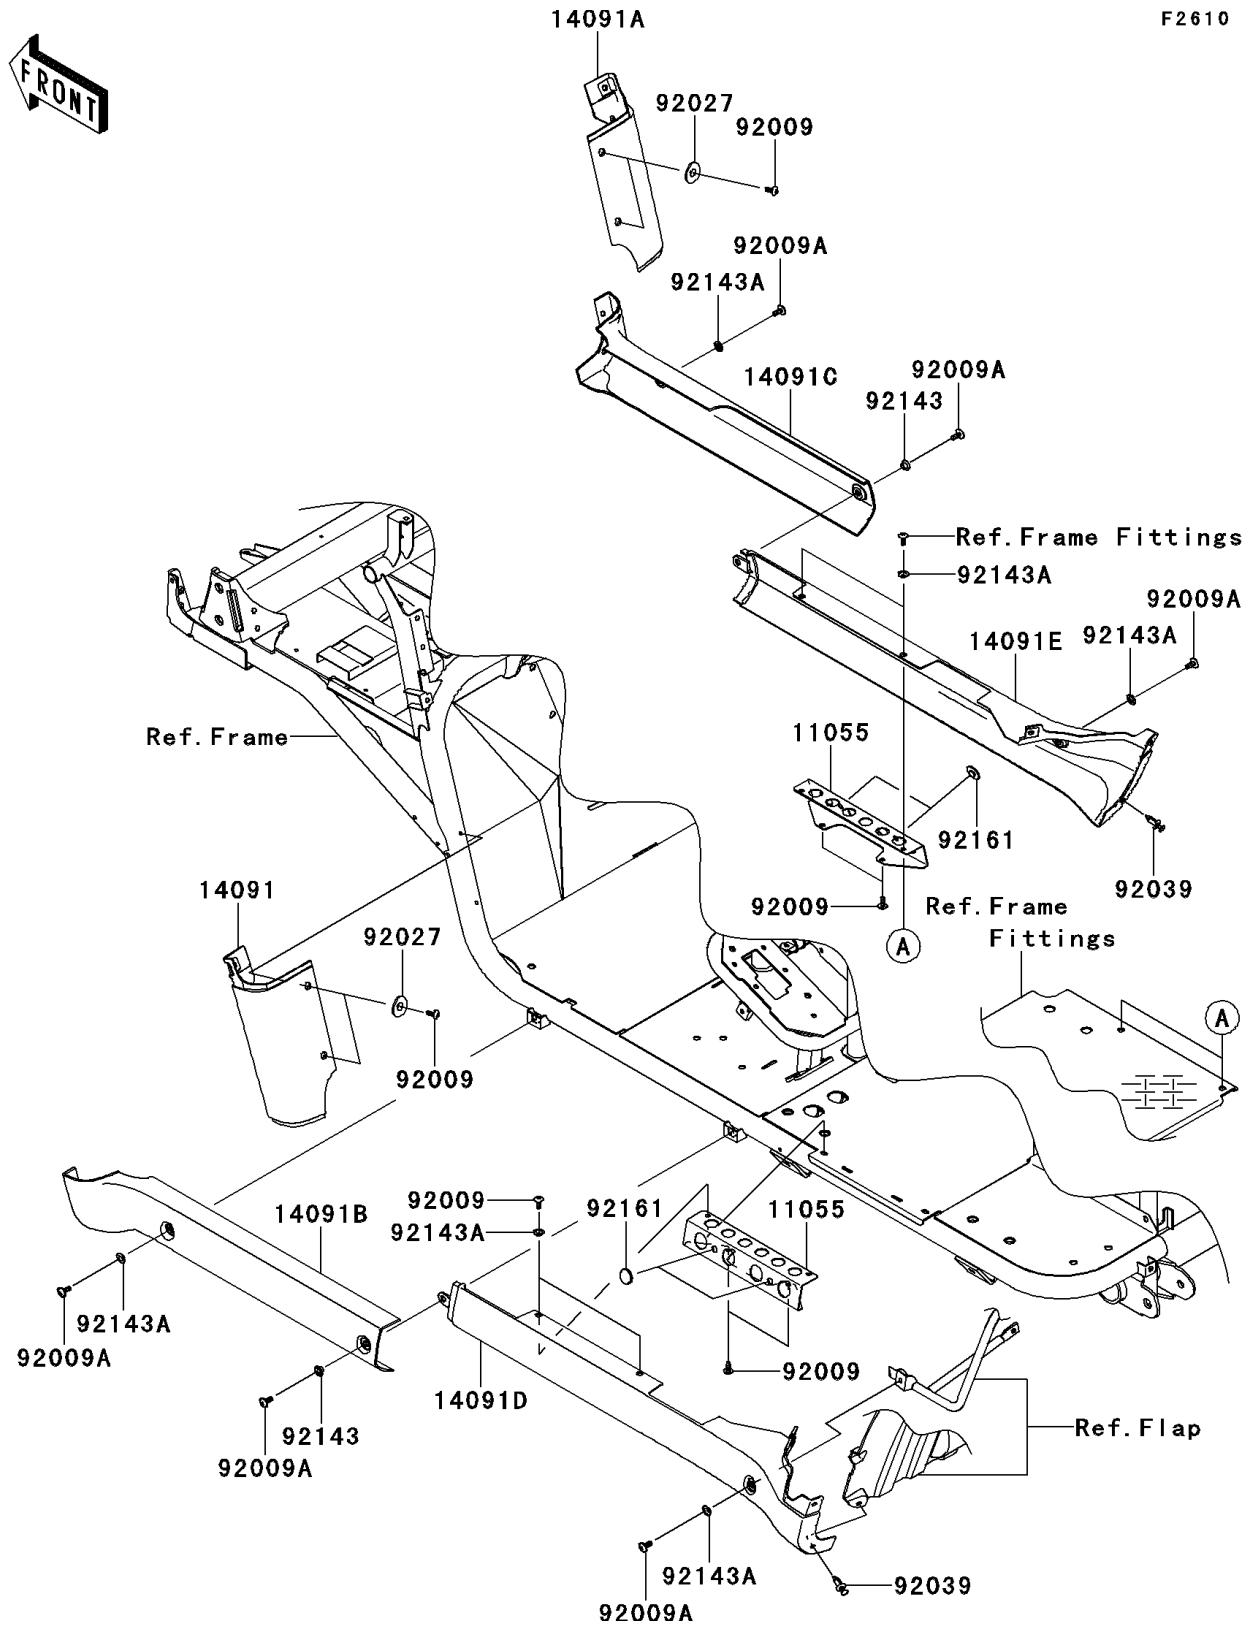

# 2011 MULE™ 4010 TRANS4x4® DIESEL

## PARTS DIAGRAM

### Side Covers/Chain Cover

## PARTS LIST

Side Covers/Chain Cover

**ITEM NAME**

**PART NUMBER**

**QUANTITY**

---