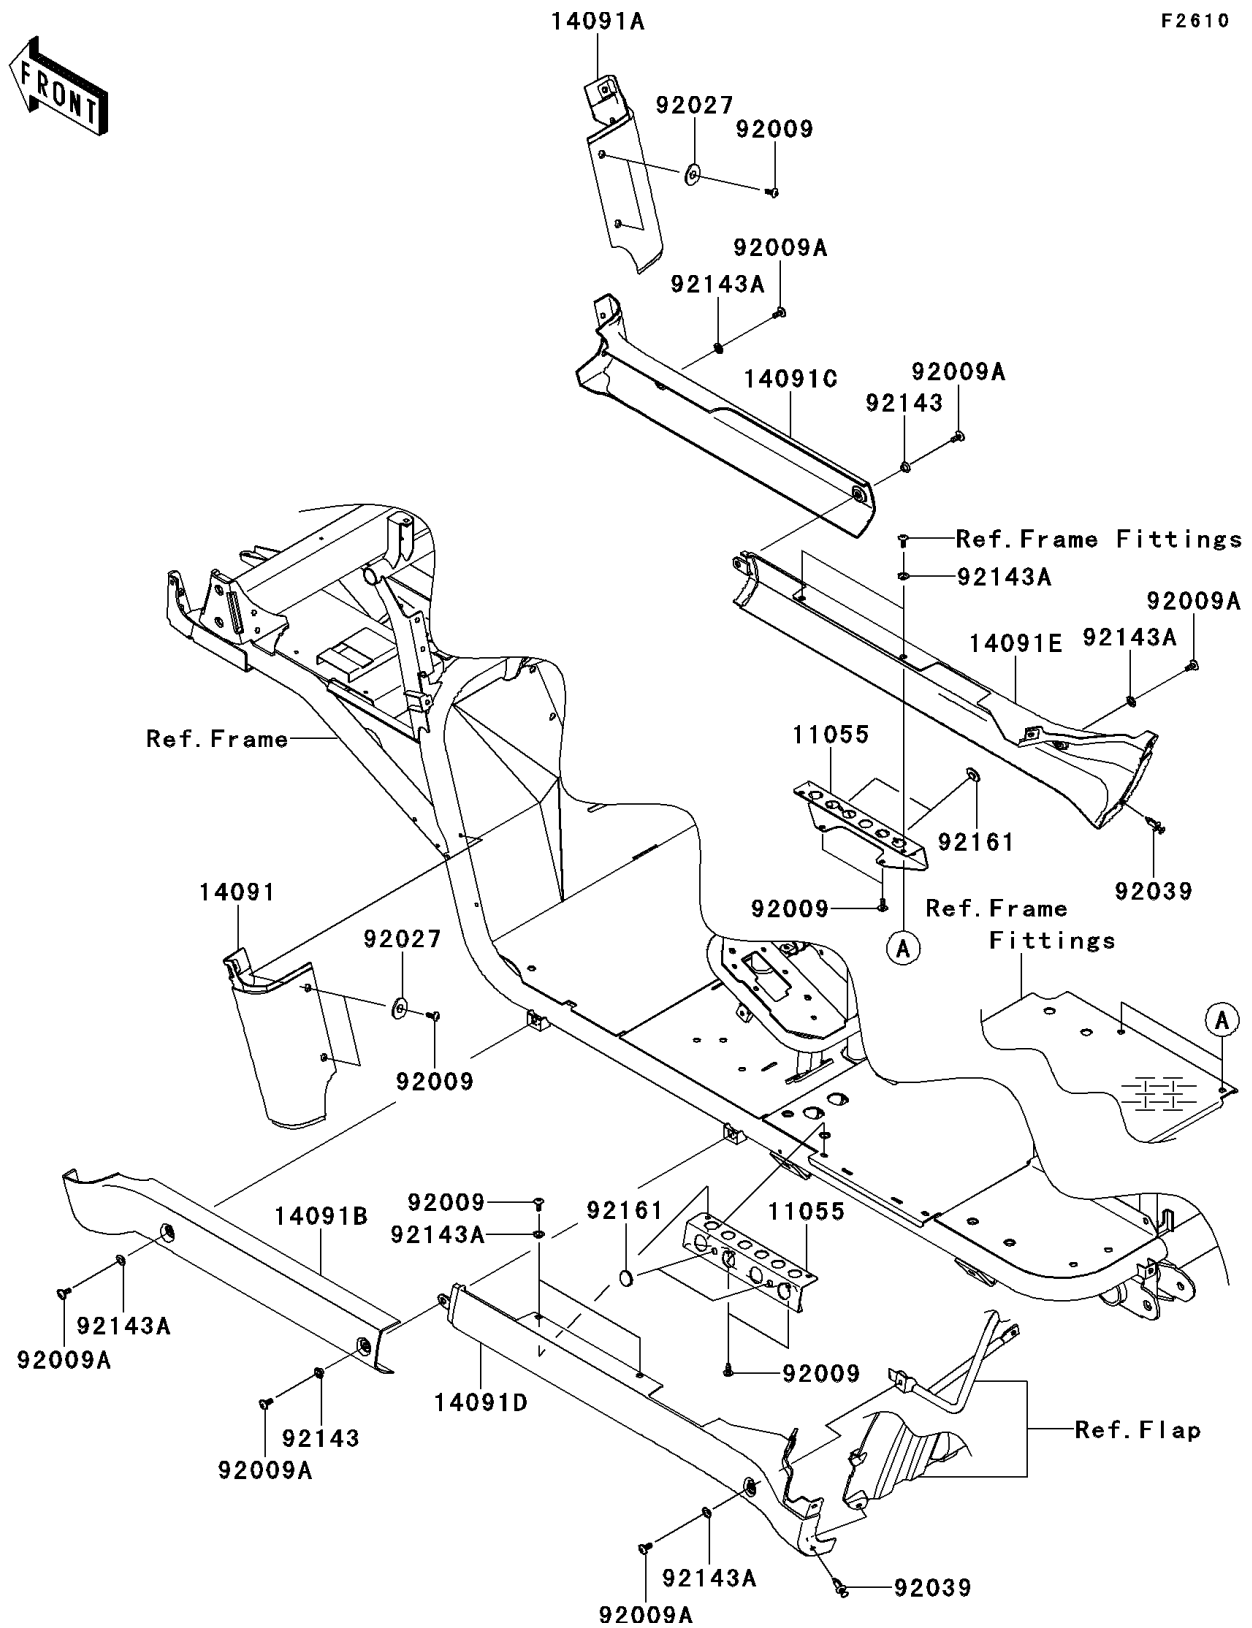

# 2009 Mule™ 4010 Trans4x4® Diesel

## PARTS DIAGRAM

## PARTS LIST

Side Covers/Chain Cover

**ITEM NAME**

**PART NUMBER**

**QUANTITY**

---