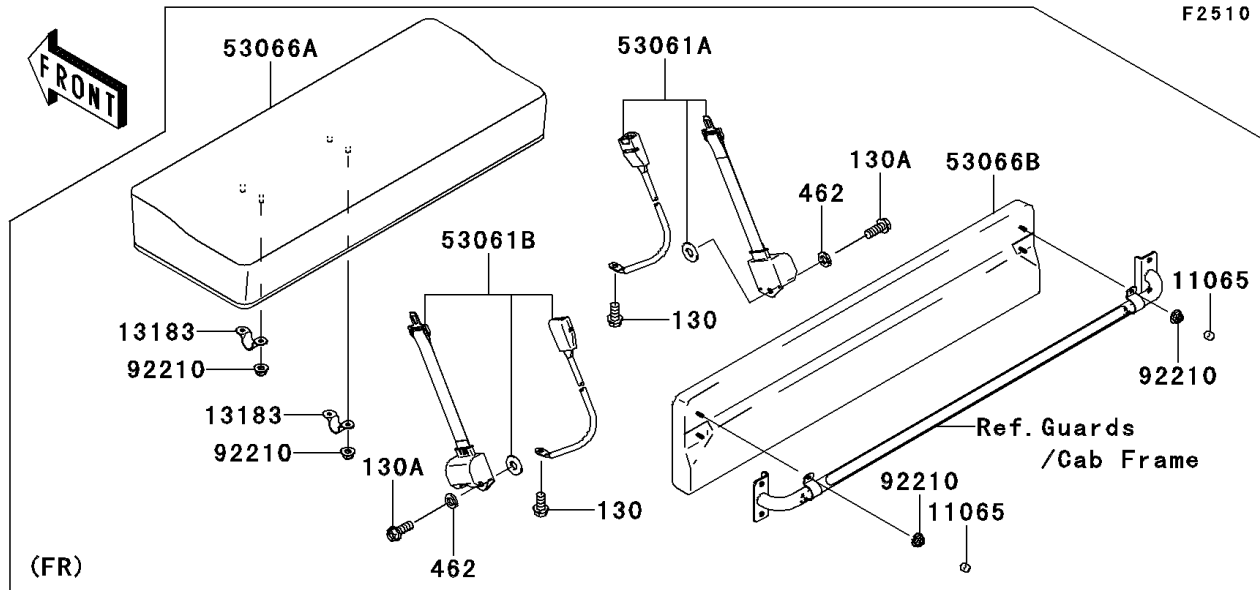

2011 MULE™ 4010 TRANS4x4® DIESEL

Kawasaki
Let the Good Times Roll®

PARTS DIAGRAM

Seat(G9F/GAF)

2011 MULE™ 4010 TRANS4x4® DIESEL

Kawasaki
Let the Good Times Roll®

PARTS LIST

Seat(G9F/GAF)

ITEM NAME

PART NUMBER

QUANTITY
