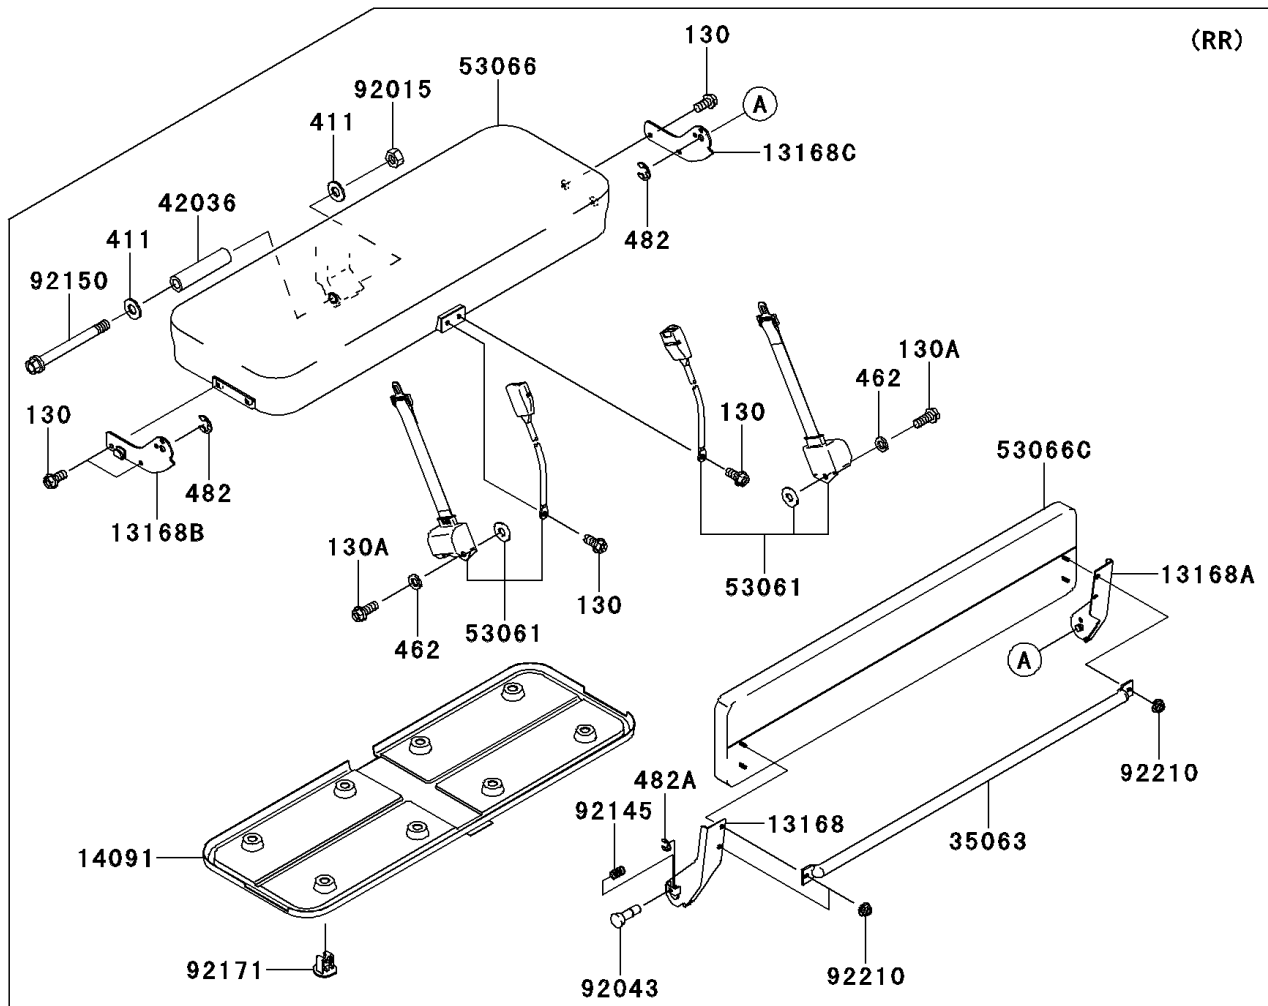

2011 MULE™ 4010 TRANS4x4® DIESEL

Kawasaki
Let the Good Times Roll®

PARTS DIAGRAM

Seat(G9F/GAF)

2011 MULE™ 4010 TRANS4x4® DIESEL

Kawasaki
Let the Good Times Roll®

PARTS LIST

Seat(G9F/GAF)

ITEM NAME

PART NUMBER

QUANTITY
