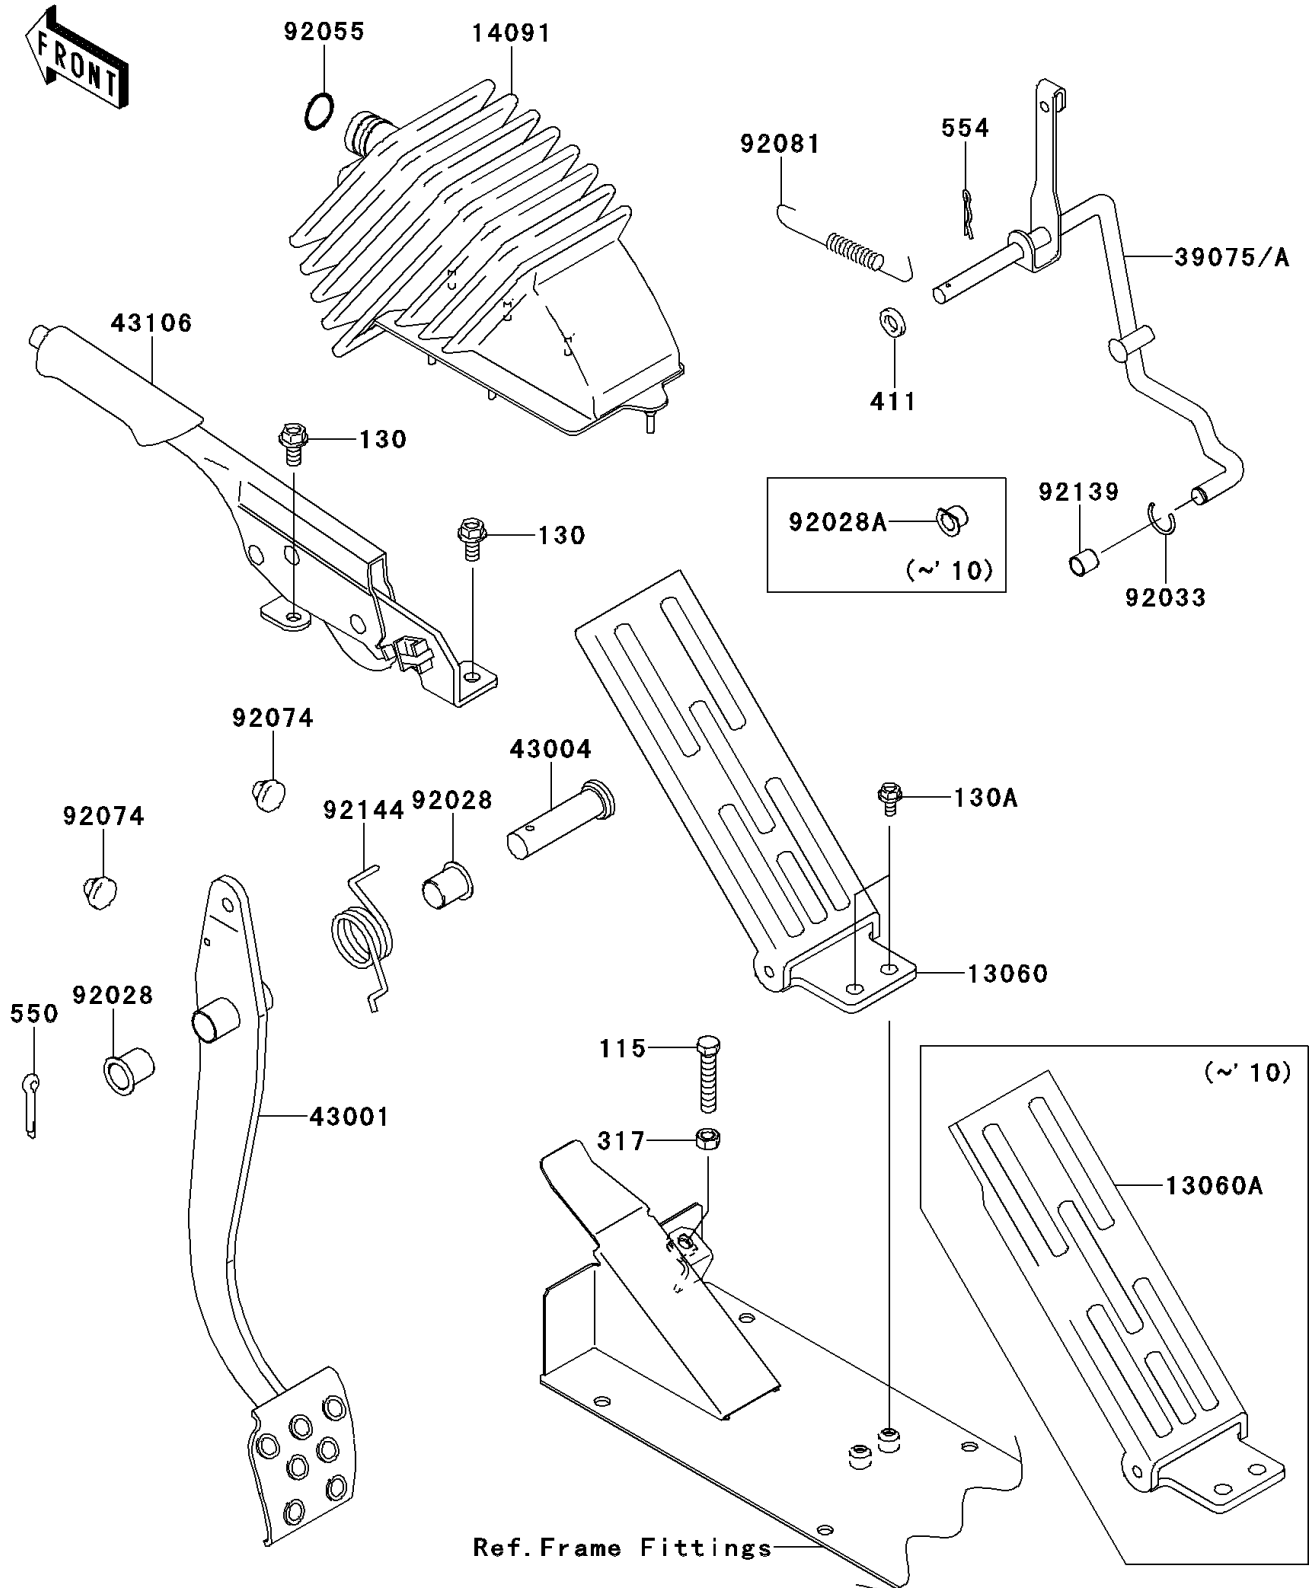

2011 MULE™ 4010 TRANS4x4® DIESEL

PARTS DIAGRAM

Brake Pedal/Throttle Lever

F2260

2011 MULE™ 4010 TRANS4x4® DIESEL

Kawasaki
Let the Good Times Roll®

PARTS LIST

Brake Pedal/Throttle Lever

ITEM NAME

PART NUMBER

QUANTITY
