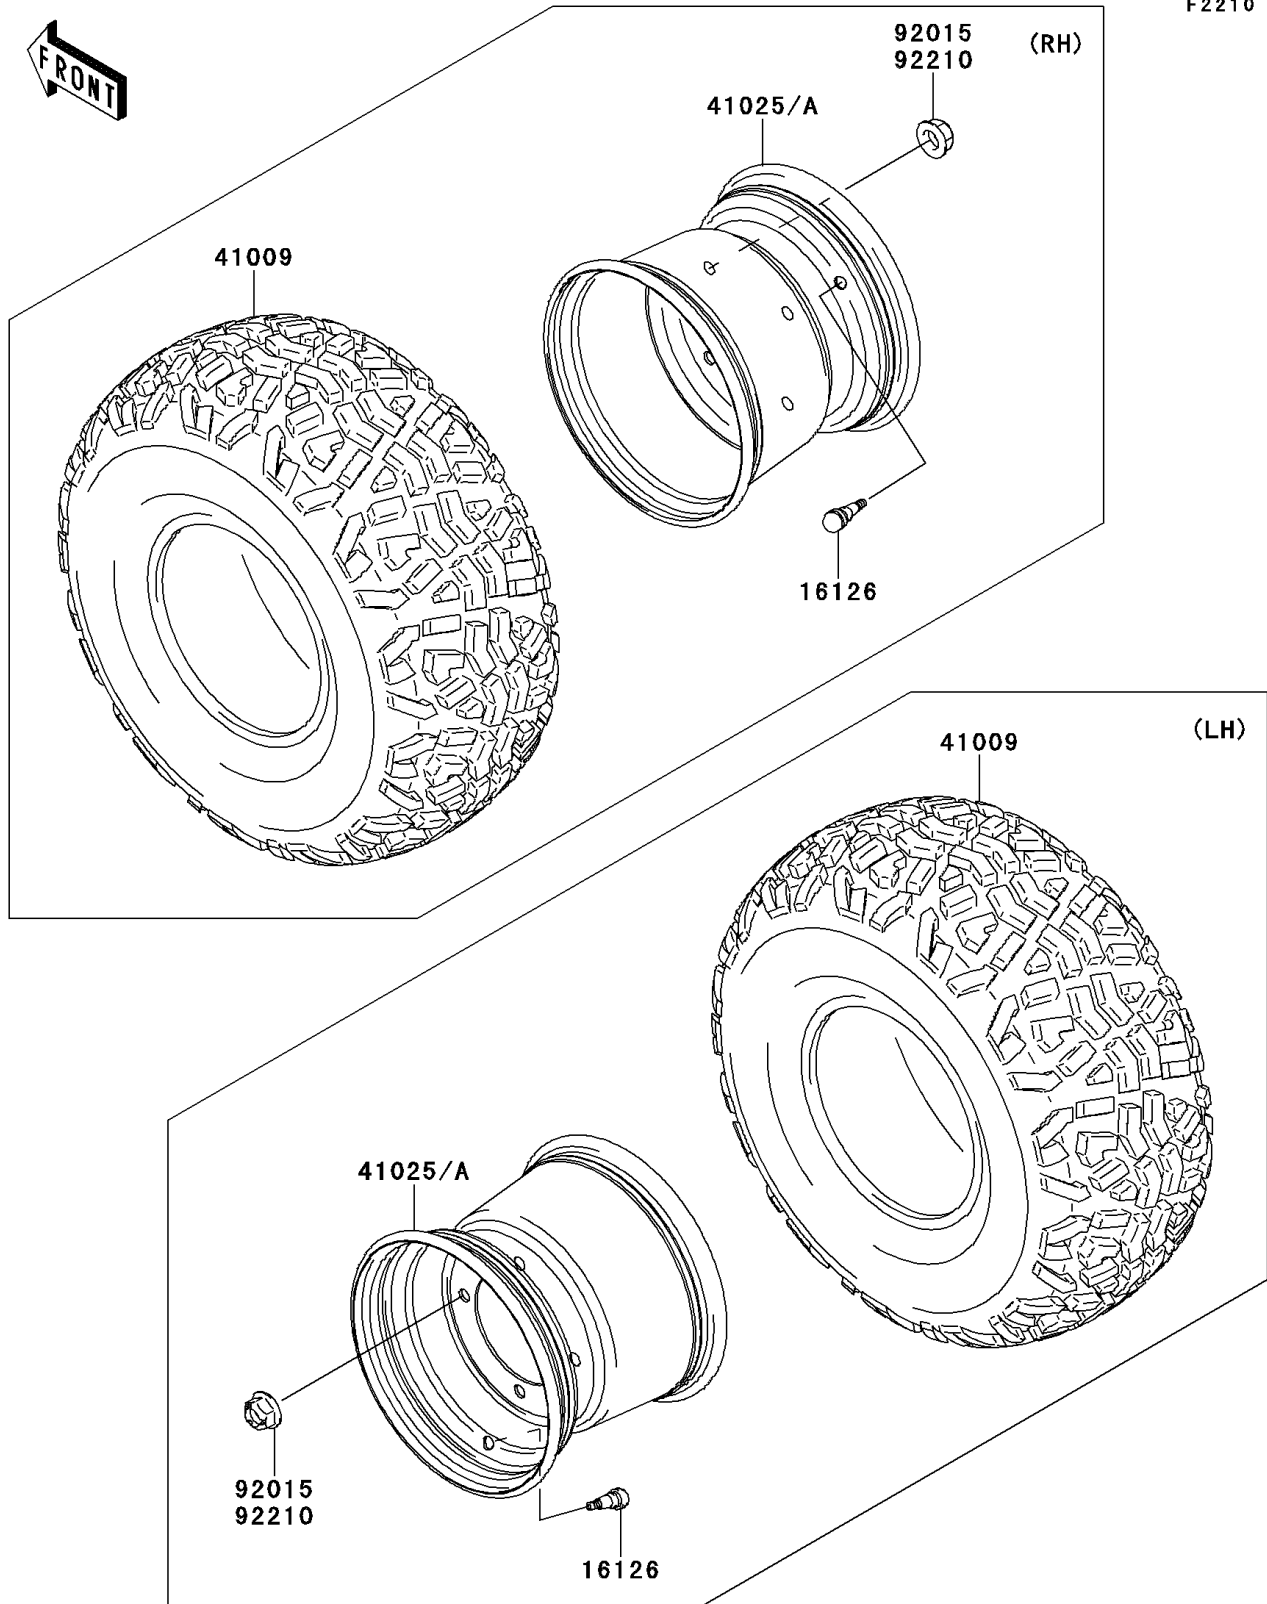

2011 MULE™ 4010 TRANS4x4® DIESEL

Kawasaki
Let the Good Times Roll®

PARTS DIAGRAM

Wheels/Tires

2011 MULE™ 4010 TRANS4x4® DIESEL

Kawasaki
Let the Good Times Roll®

PARTS LIST

Wheels/Tires

ITEM NAME	PART NUMBER	QUANTITY
-----------	-------------	----------
