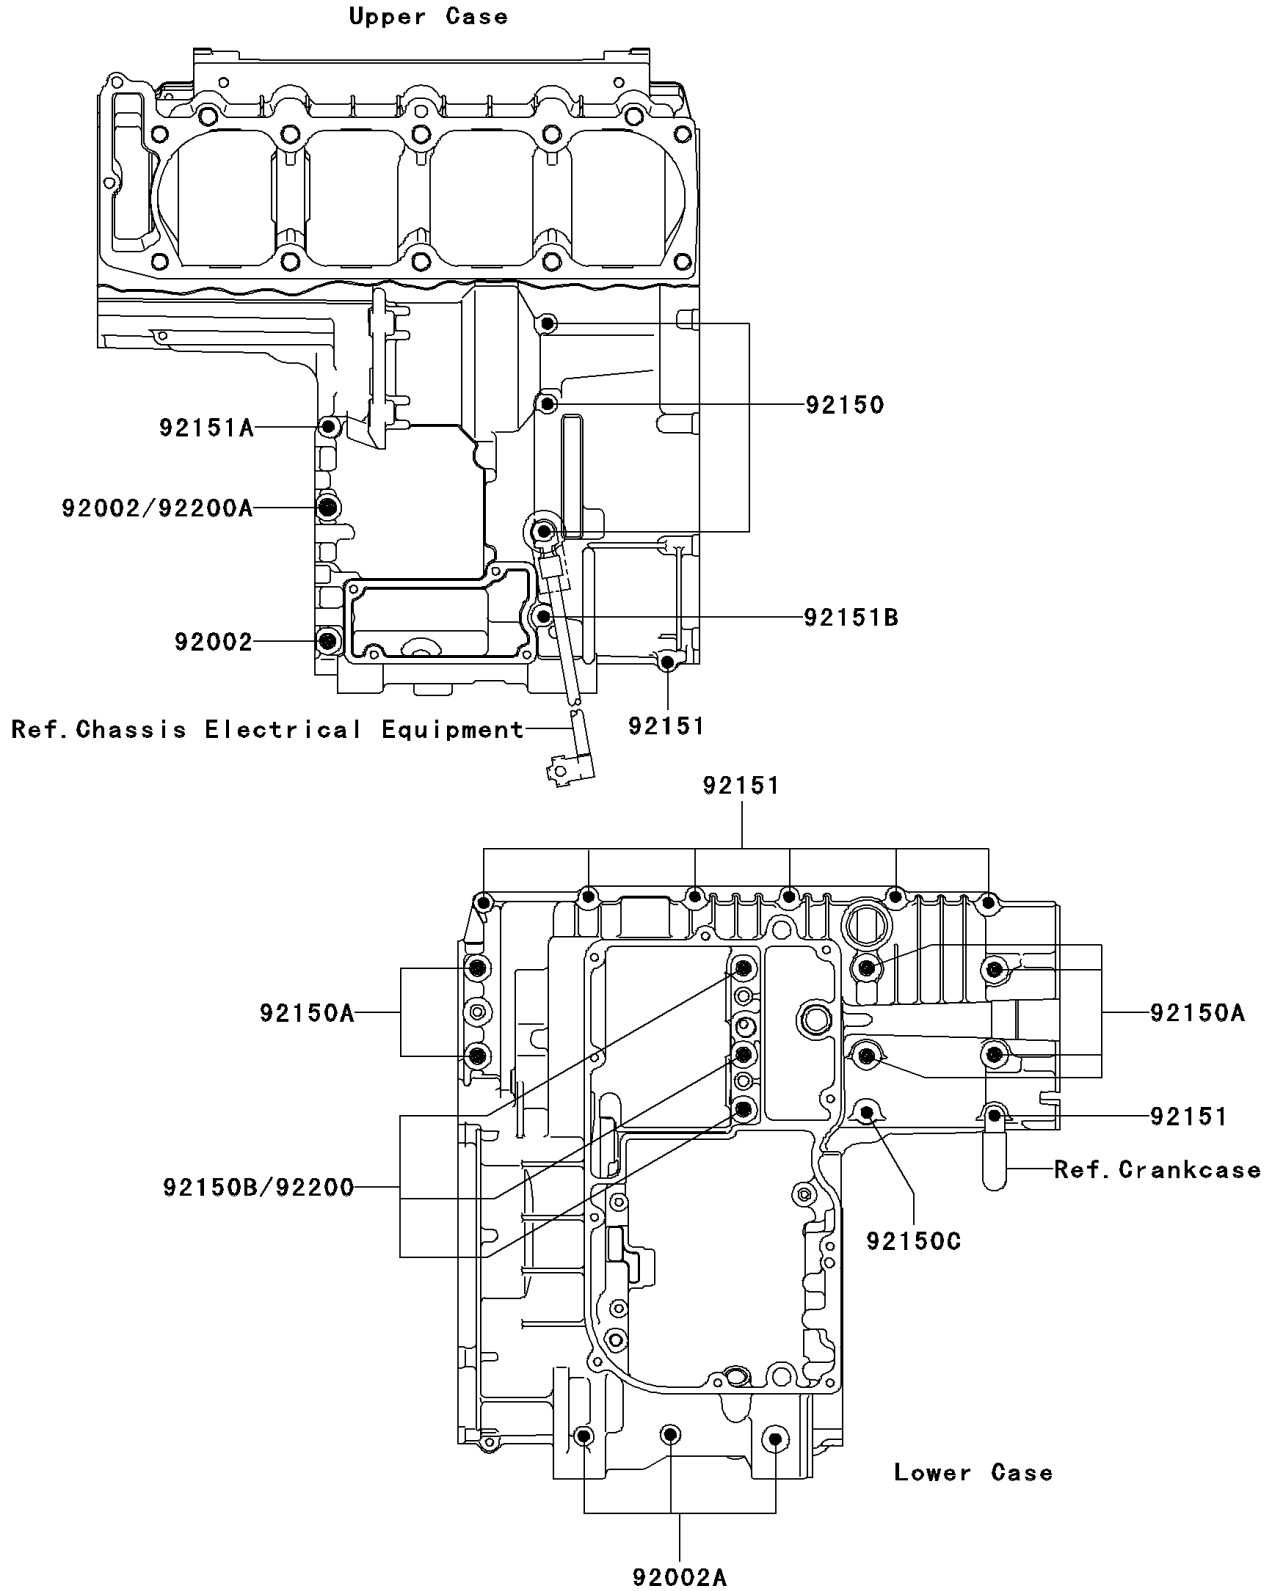

2002 ZRX1200R

PARTS DIAGRAM

Crankcase Bolt Pattern

E1412

2002 ZRX1200R

PARTS LIST

Crankcase Bolt Pattern

ITEM NAME

PART NUMBER

QUANTITY
