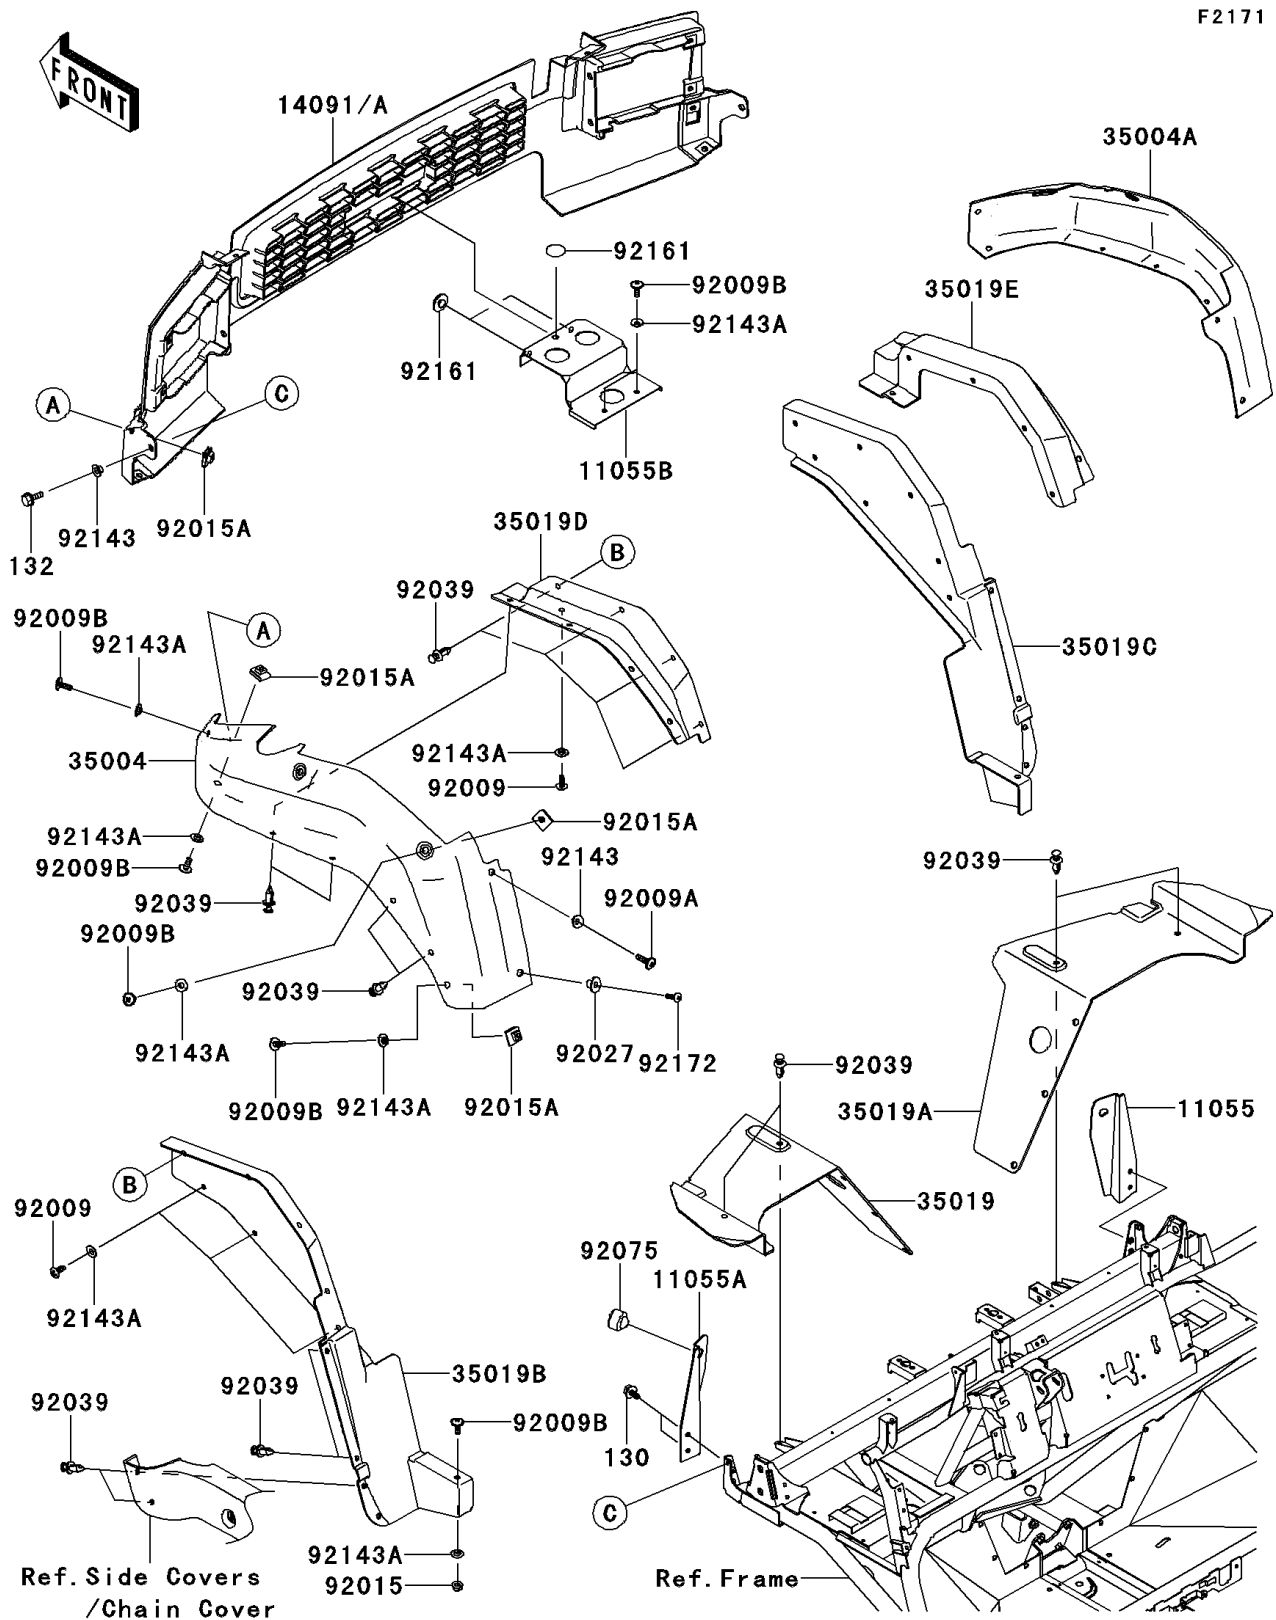

# 2010 Mule 4010 Trans4x4 Diesel

## PARTS DIAGRAM

## PARTS LIST

Front Fender(s)(G9F-GBF)

ITEM NAME	PART NUMBER	QUANTITY
-----------	-------------	----------

---