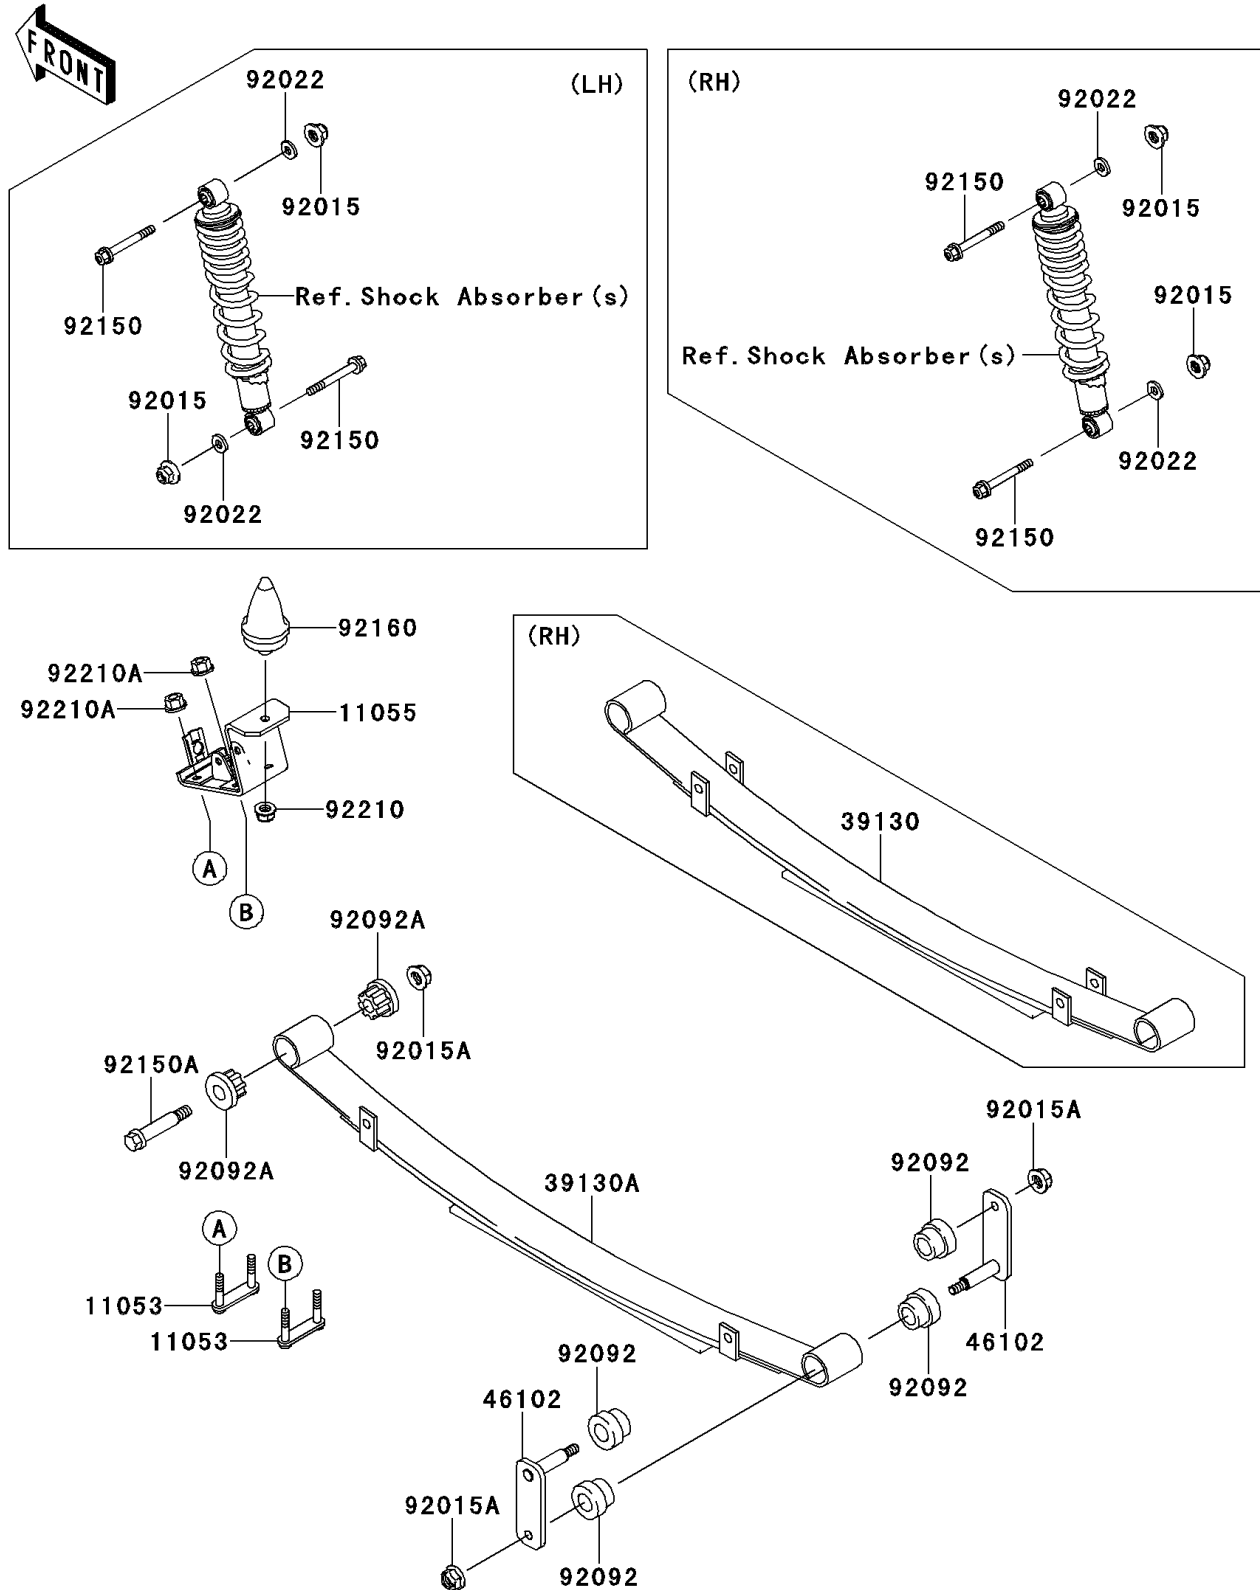

2012 MULE™ 4010 TRANS4x4® DIESEL

PARTS DIAGRAM

Rear Suspension

F2153

2012 MULE™ 4010 TRANS4x4® DIESEL

Kawasaki
Let the Good Times Roll®

PARTS LIST

Rear Suspension

ITEM NAME	PART NUMBER	QUANTITY
-----------	-------------	----------
