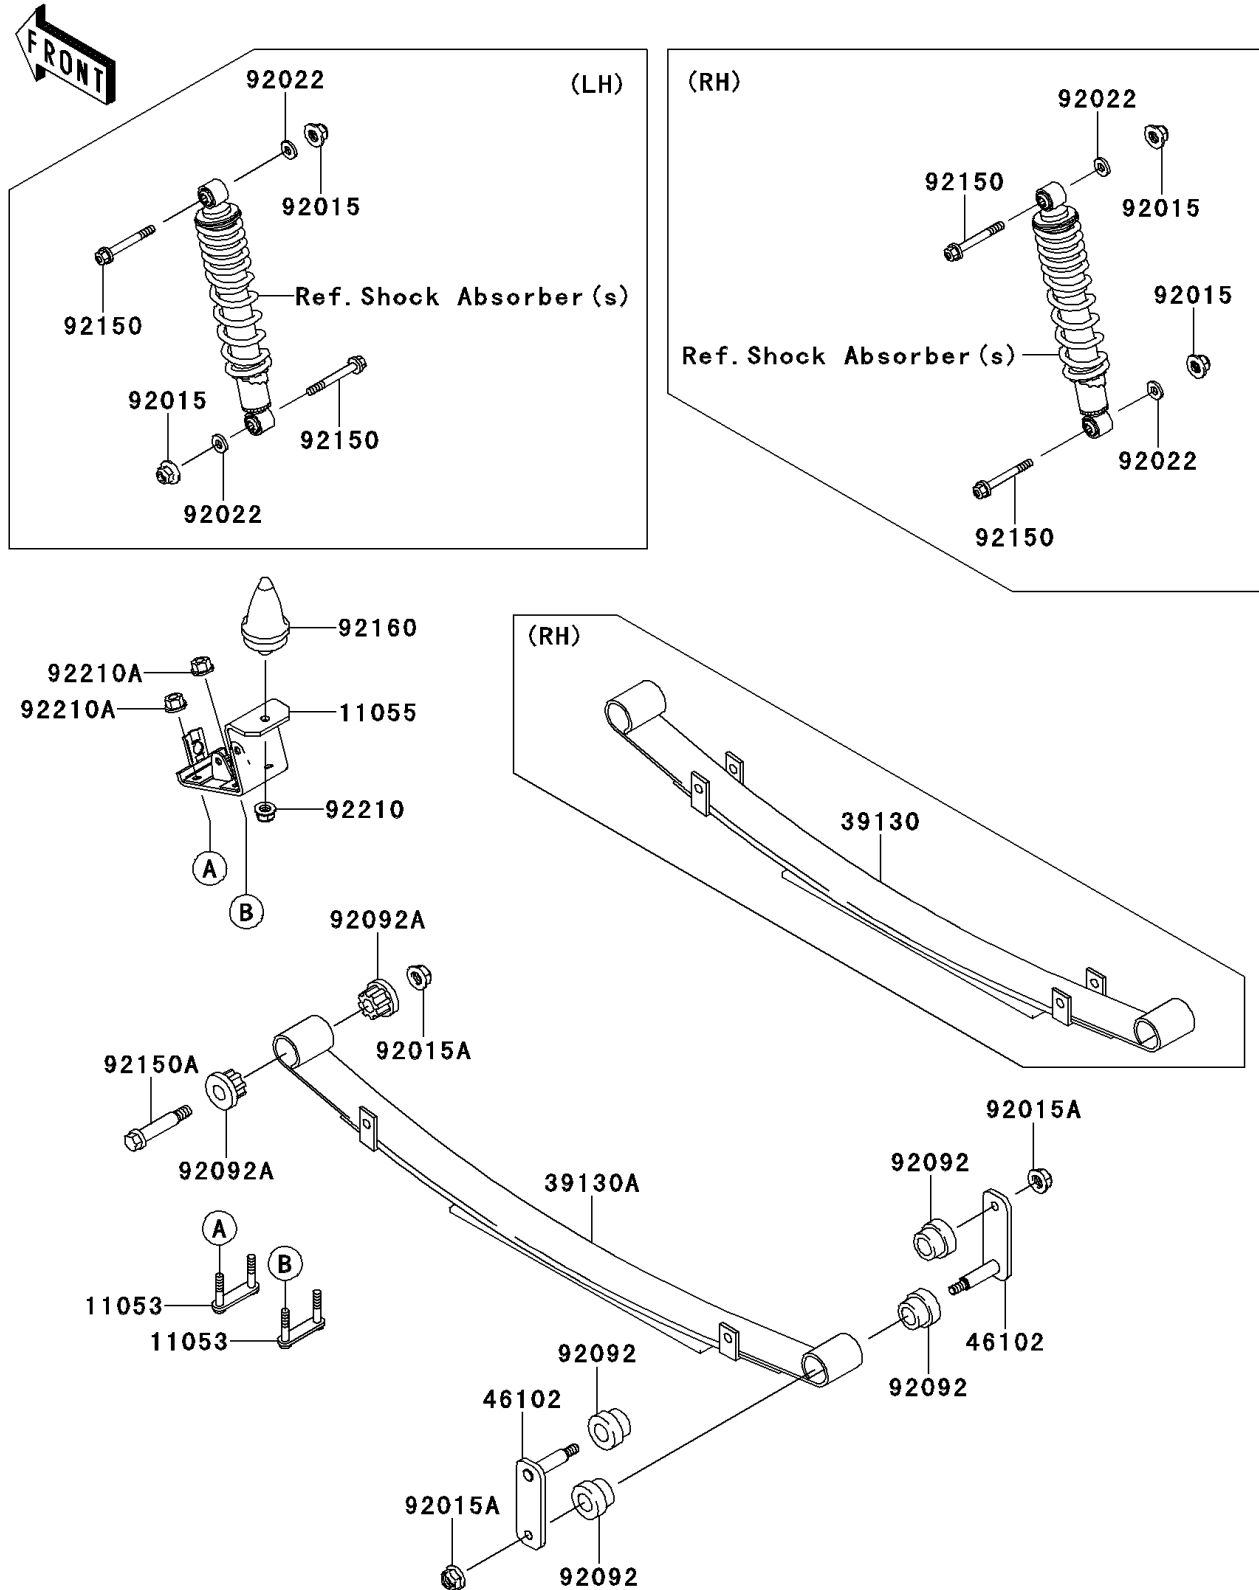

2009 Mule™ 4010 Trans4x4® Diesel

PARTS DIAGRAM

Rear Suspension

F2153