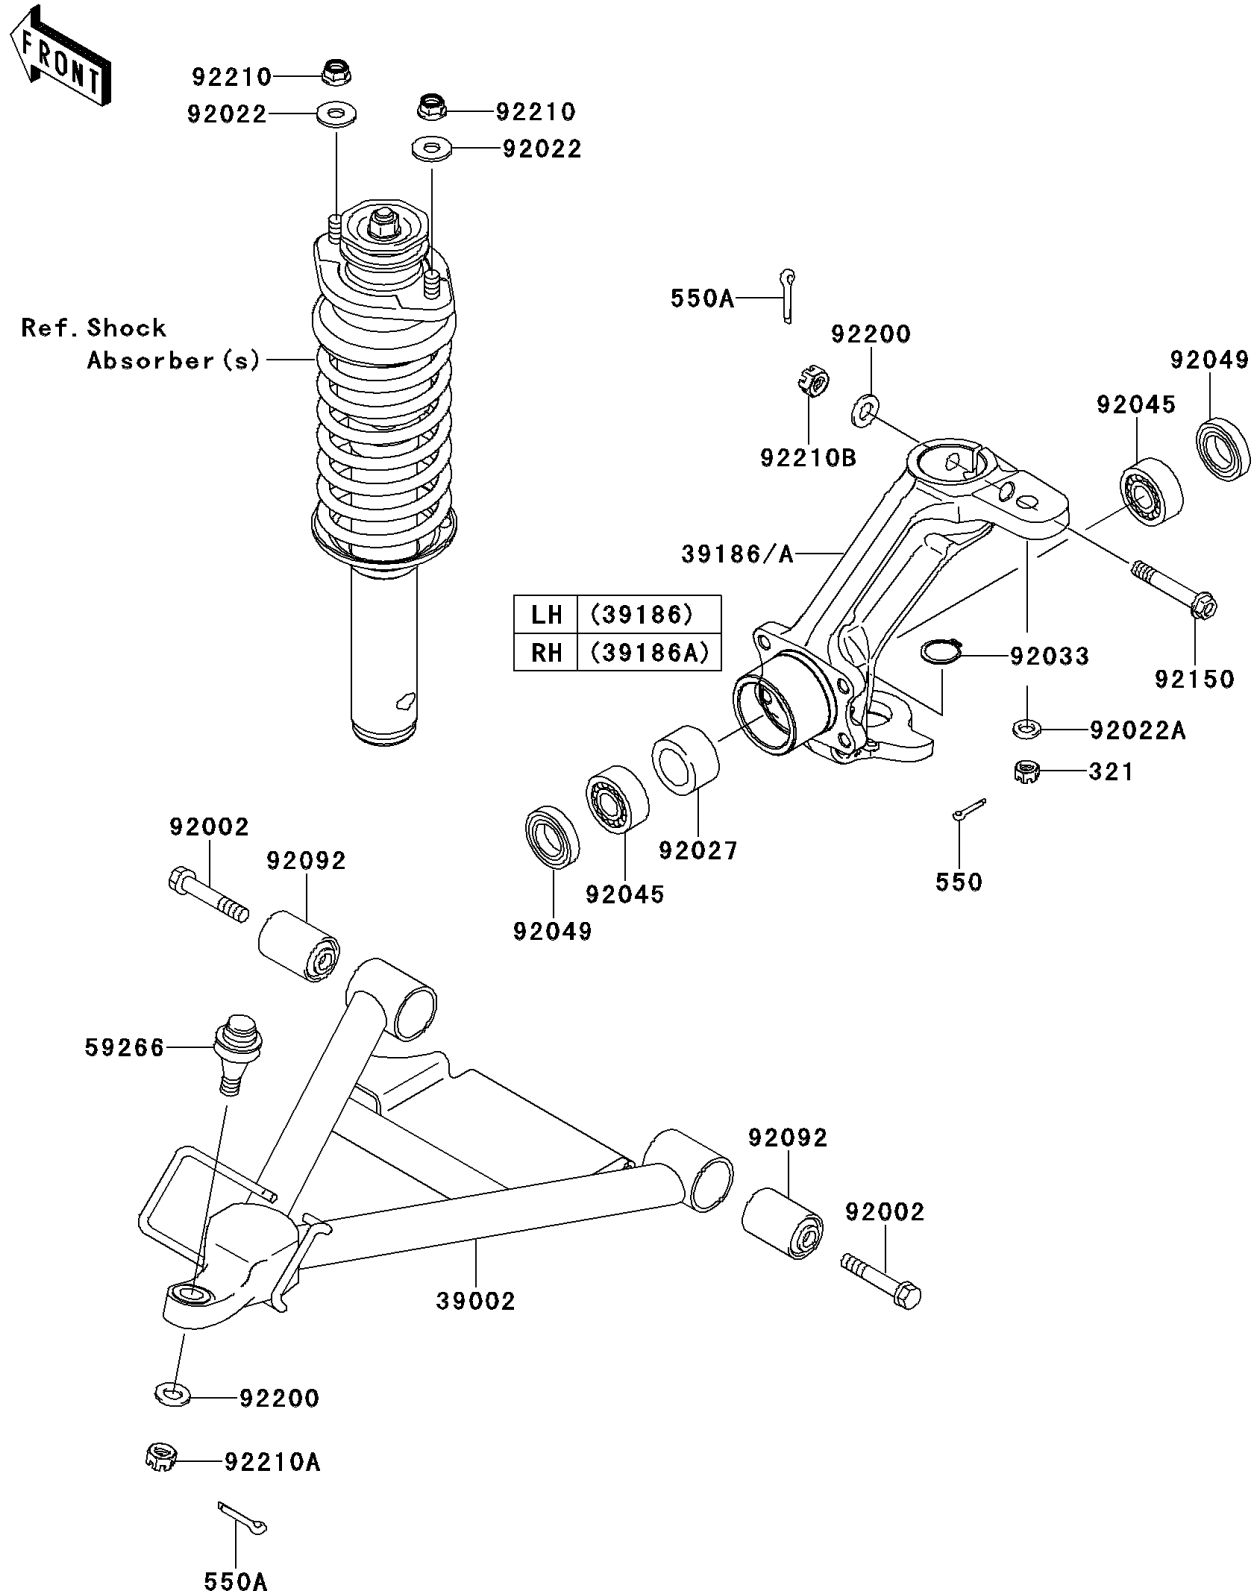

2011 MULE™ 4010 TRANS4x4® DIESEL

PARTS DIAGRAM

Front Suspension

F2152