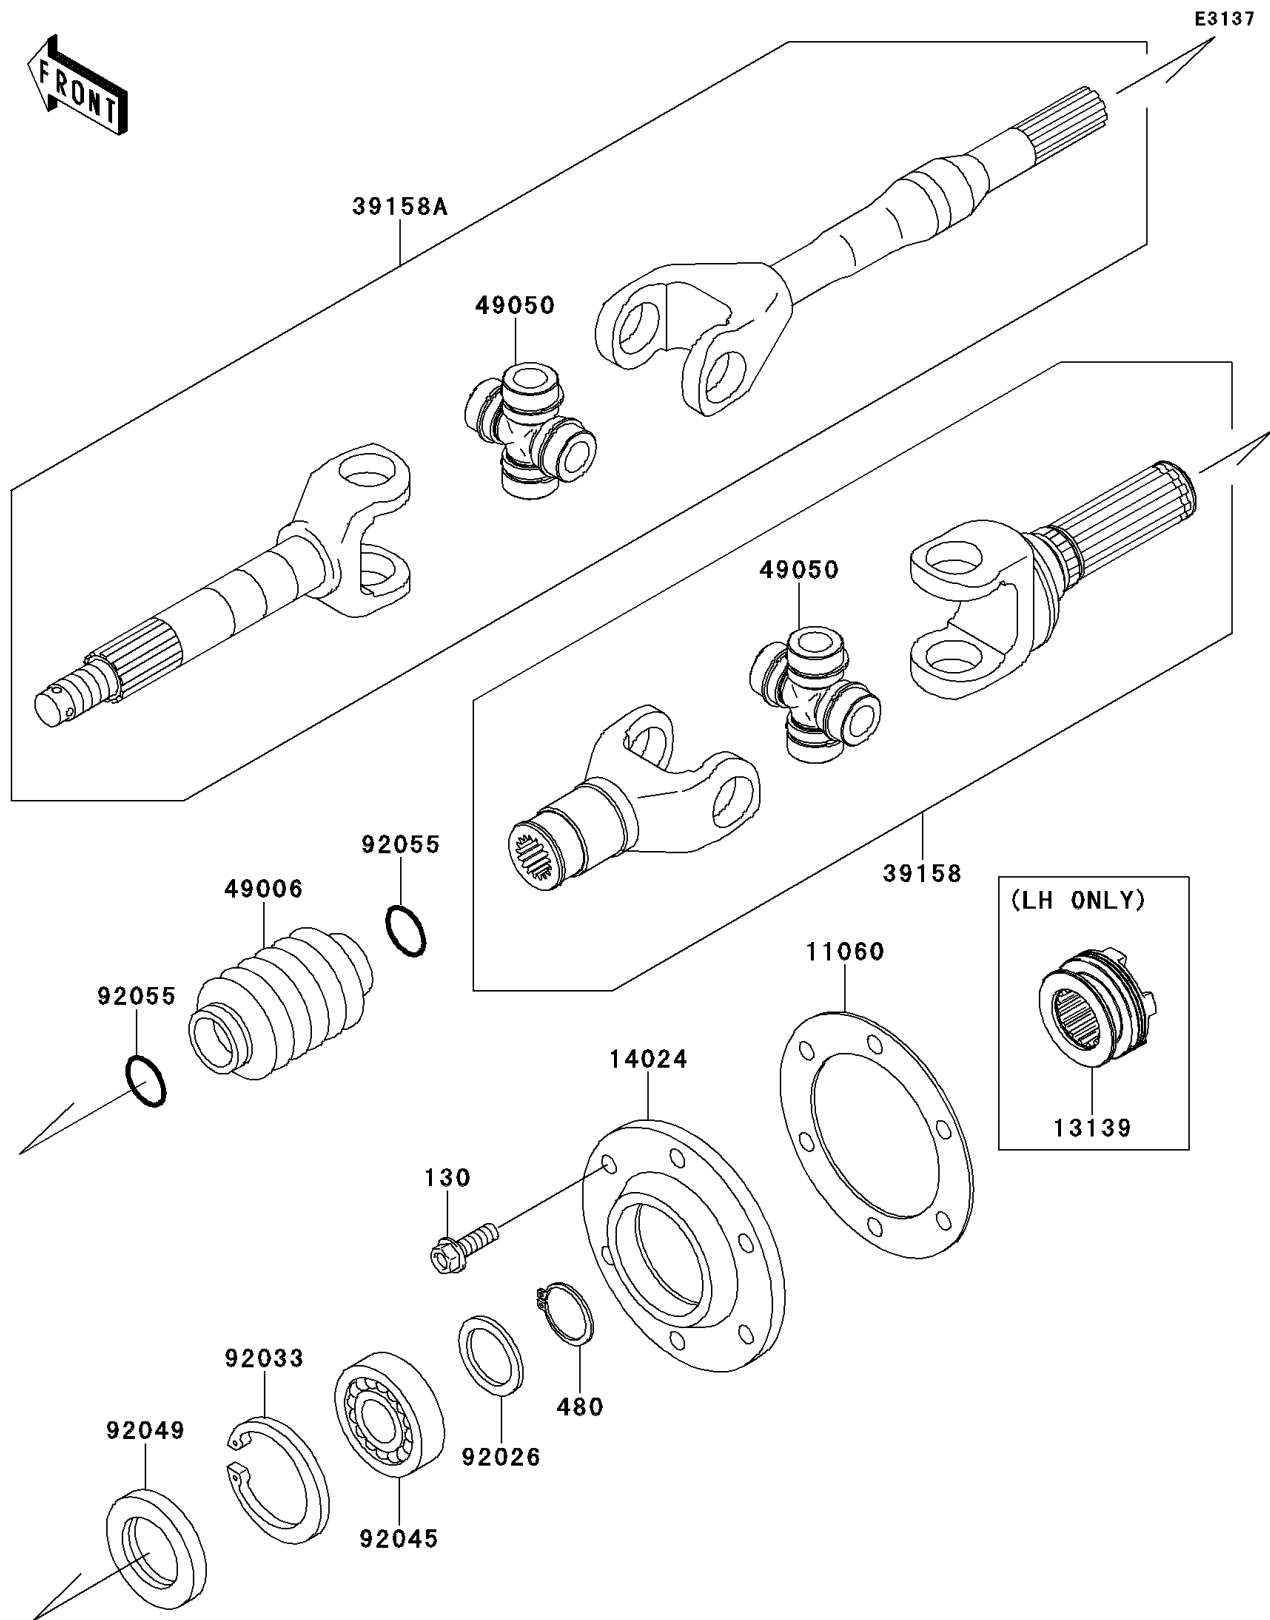

2011 MULE™ 4010 TRANS4x4® DIESEL

Kawasaki
Let the Good Times Roll®

PARTS DIAGRAM

Drive Shaft-Rear

2011 MULE™ 4010 TRANS4x4® DIESEL

Kawasaki
Let the Good Times Roll®

PARTS LIST

Drive Shaft-Rear

ITEM NAME	PART NUMBER	QUANTITY
-----------	-------------	----------
