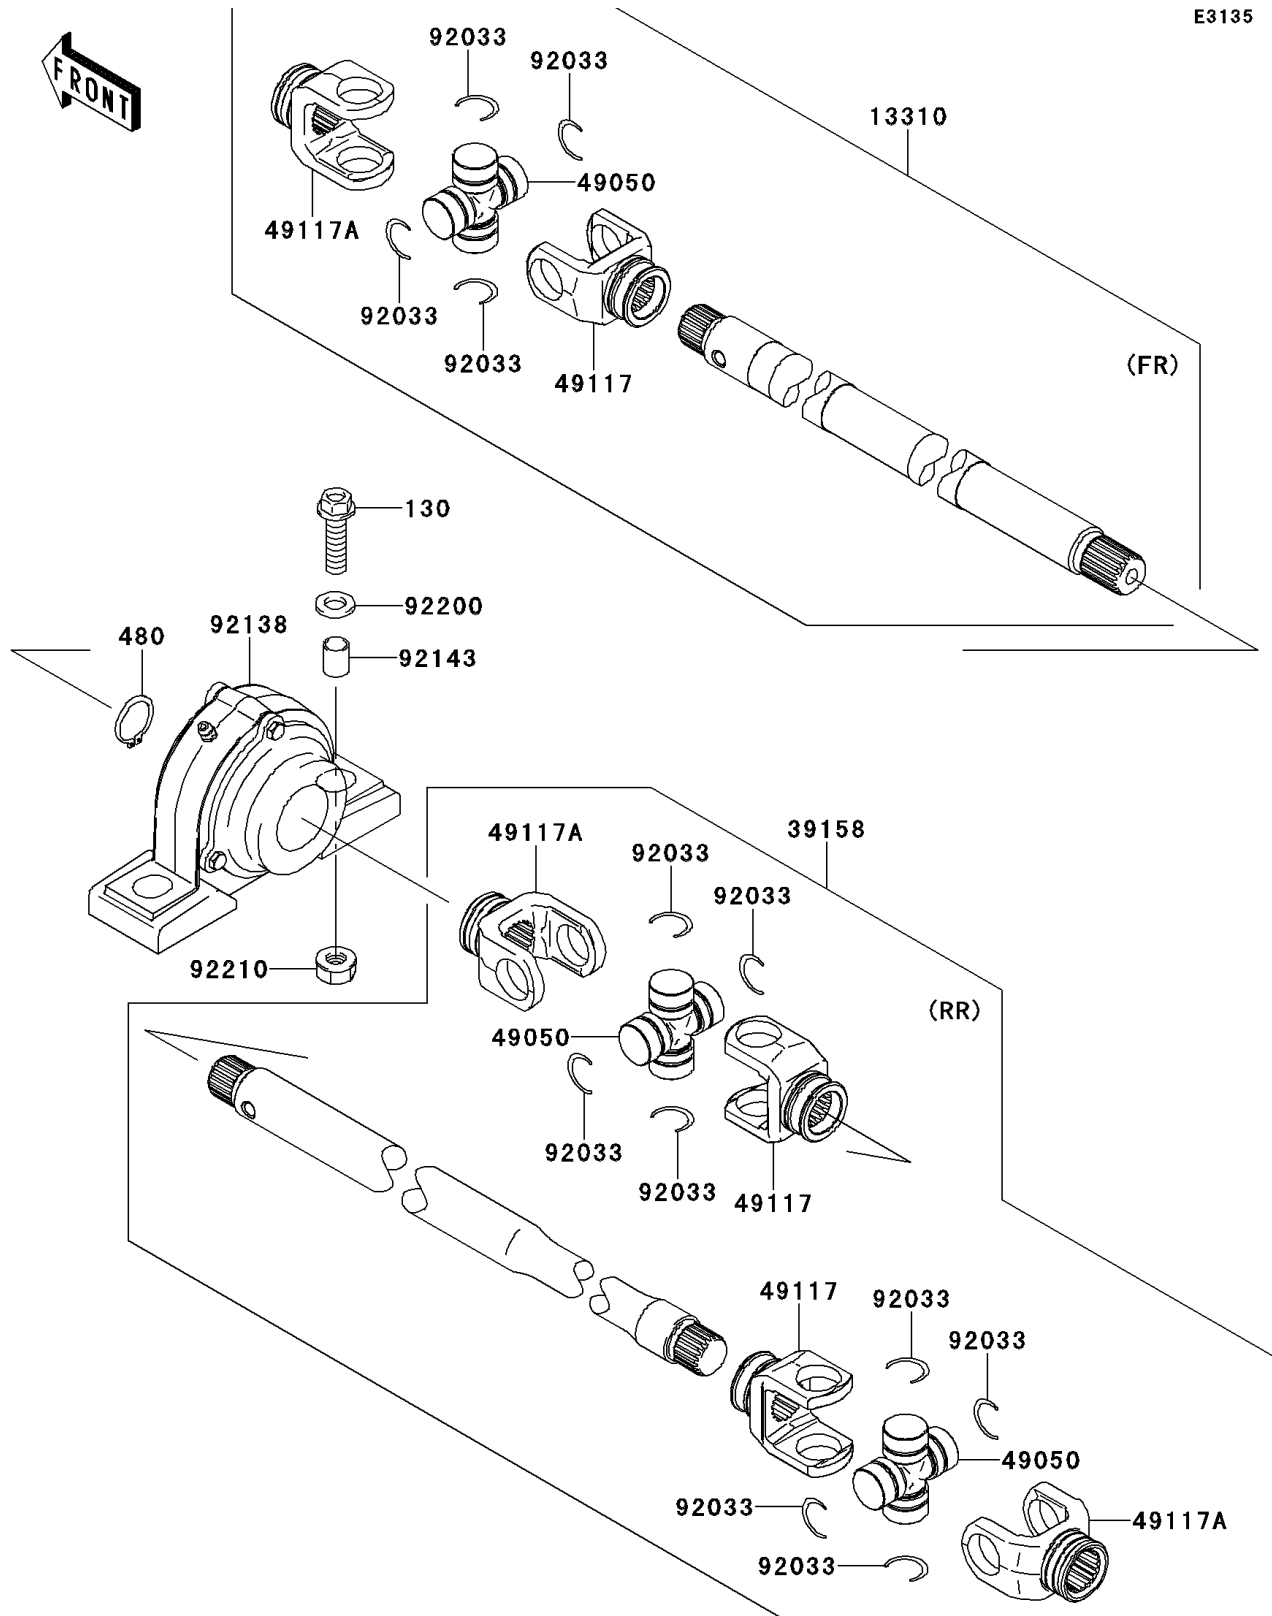

2011 MULE™ 4010 TRANS4x4® DIESEL

Kawasaki
Let the Good Times Roll®

PARTS DIAGRAM

Drive Shaft-Propeller

2011 MULE™ 4010 TRANS4x4® DIESEL

Kawasaki
Let the Good Times Roll®

PARTS LIST

Drive Shaft-Propeller

ITEM NAME	PART NUMBER	QUANTITY
-----------	-------------	----------
