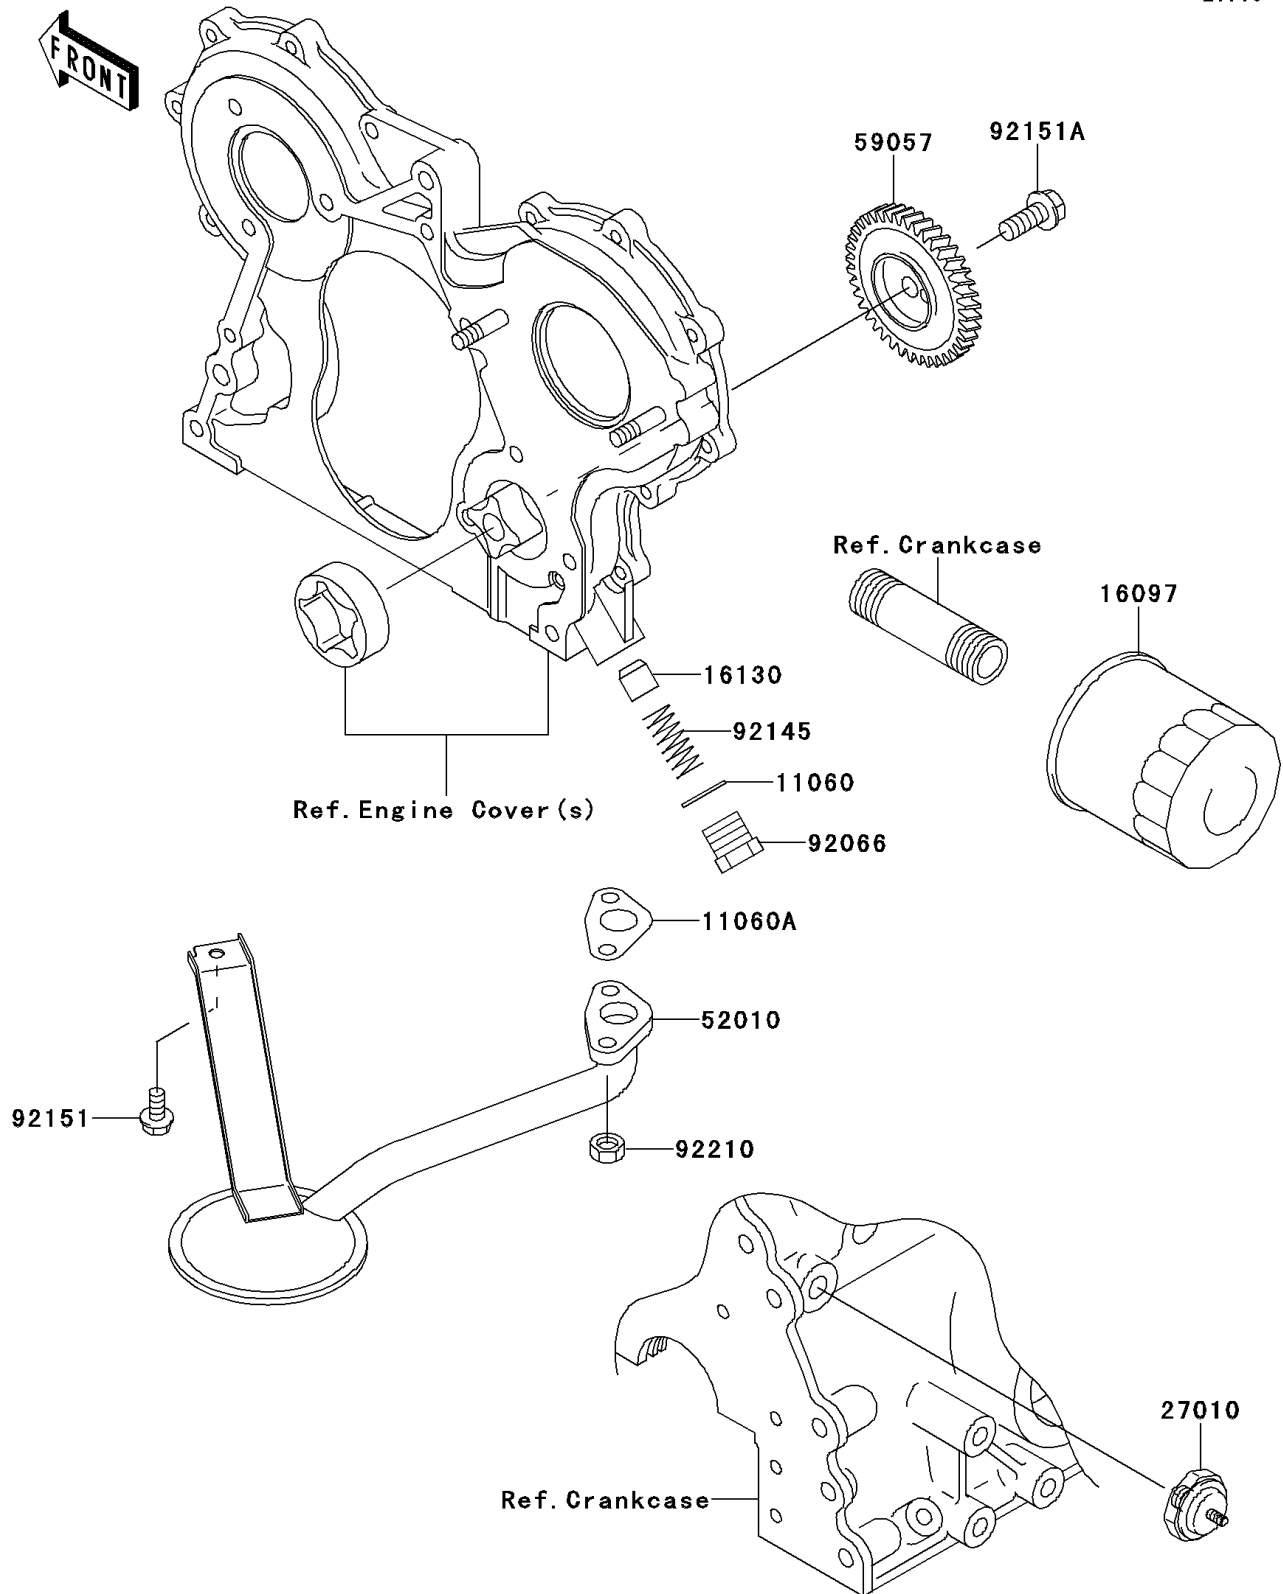

## PARTS DIAGRAM

### Oil Pump/Oil Filter

E1710

# 2011 MULE™ 4010 TRANS4x4® DIESEL

**Kawasaki**  
Let the Good Times Roll®

## PARTS LIST

Oil Pump/Oil Filter

**ITEM NAME**

**PART NUMBER**

**QUANTITY**

---