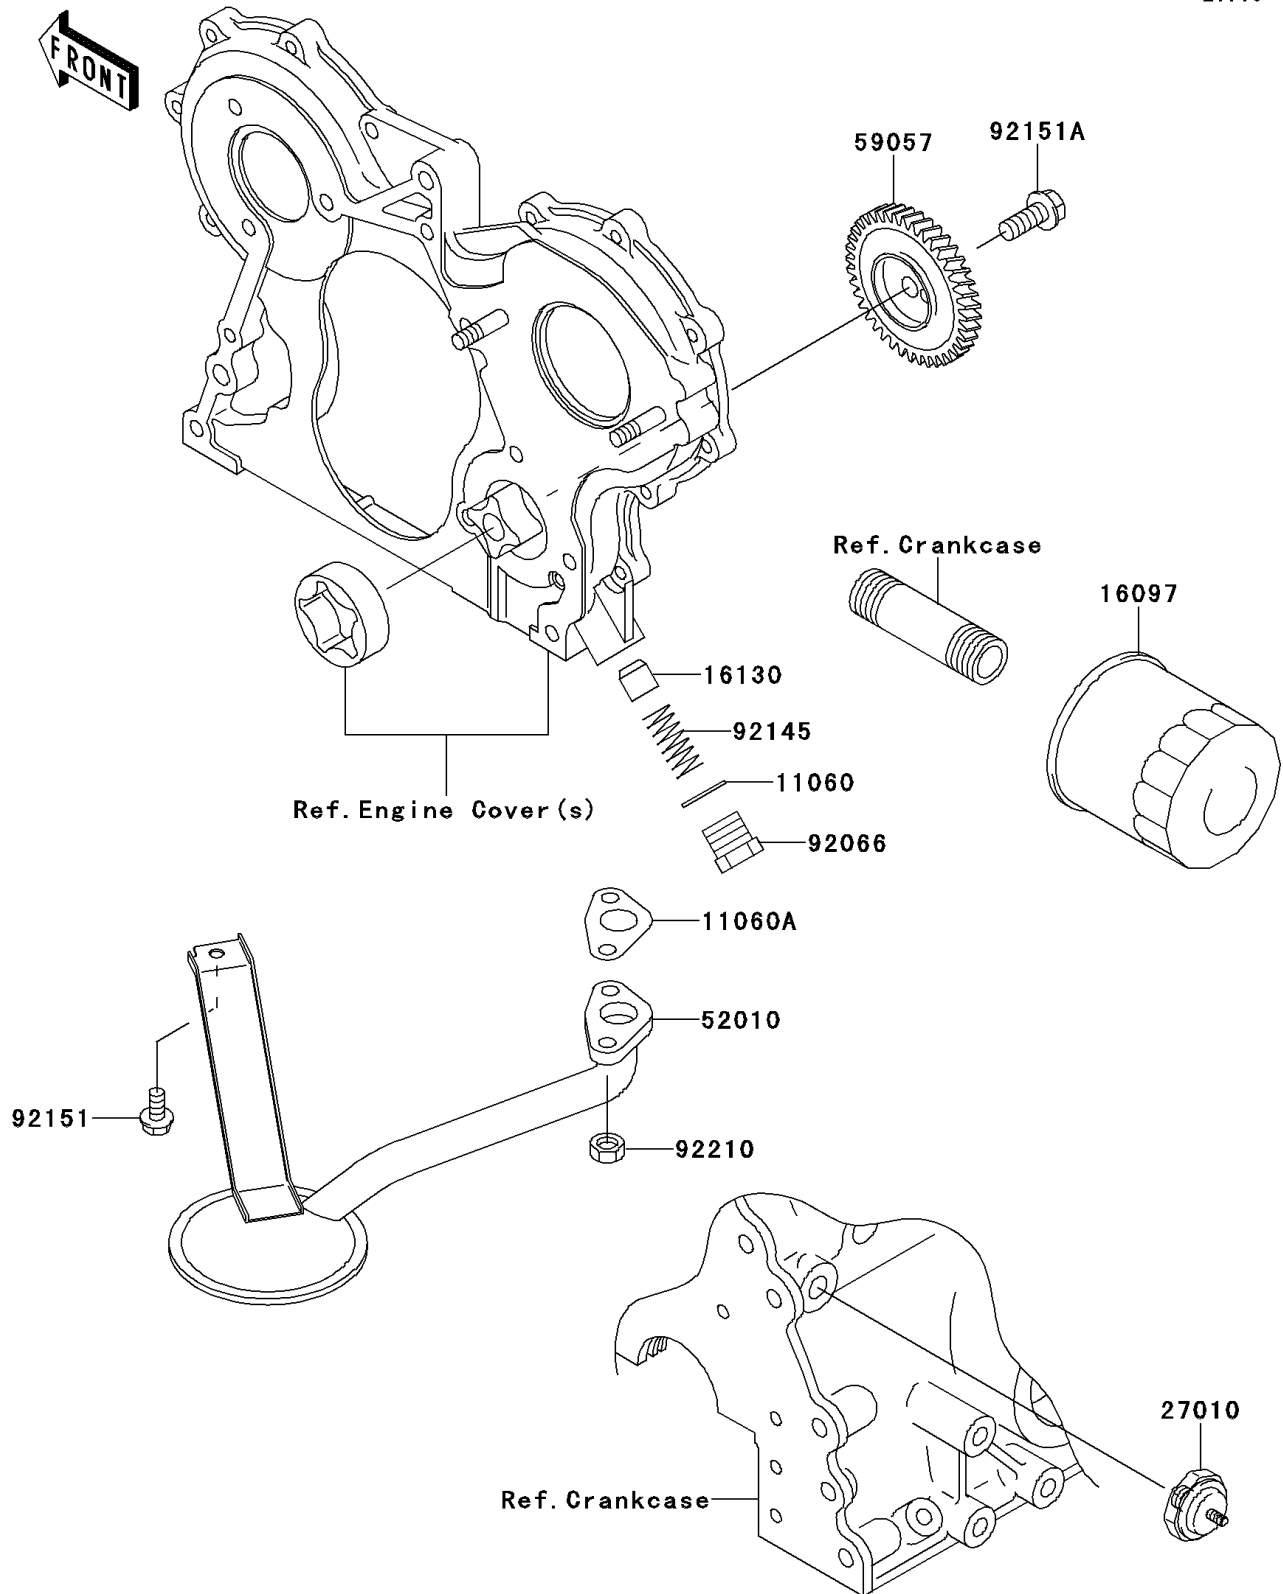

# 2009 Mule™ 4010 Trans4x4® Diesel

## PARTS DIAGRAM

### Oil Pump/Oil Filter

E1710

## PARTS LIST

Oil Pump/Oil Filter

**ITEM NAME**

**PART NUMBER**

**QUANTITY**

---