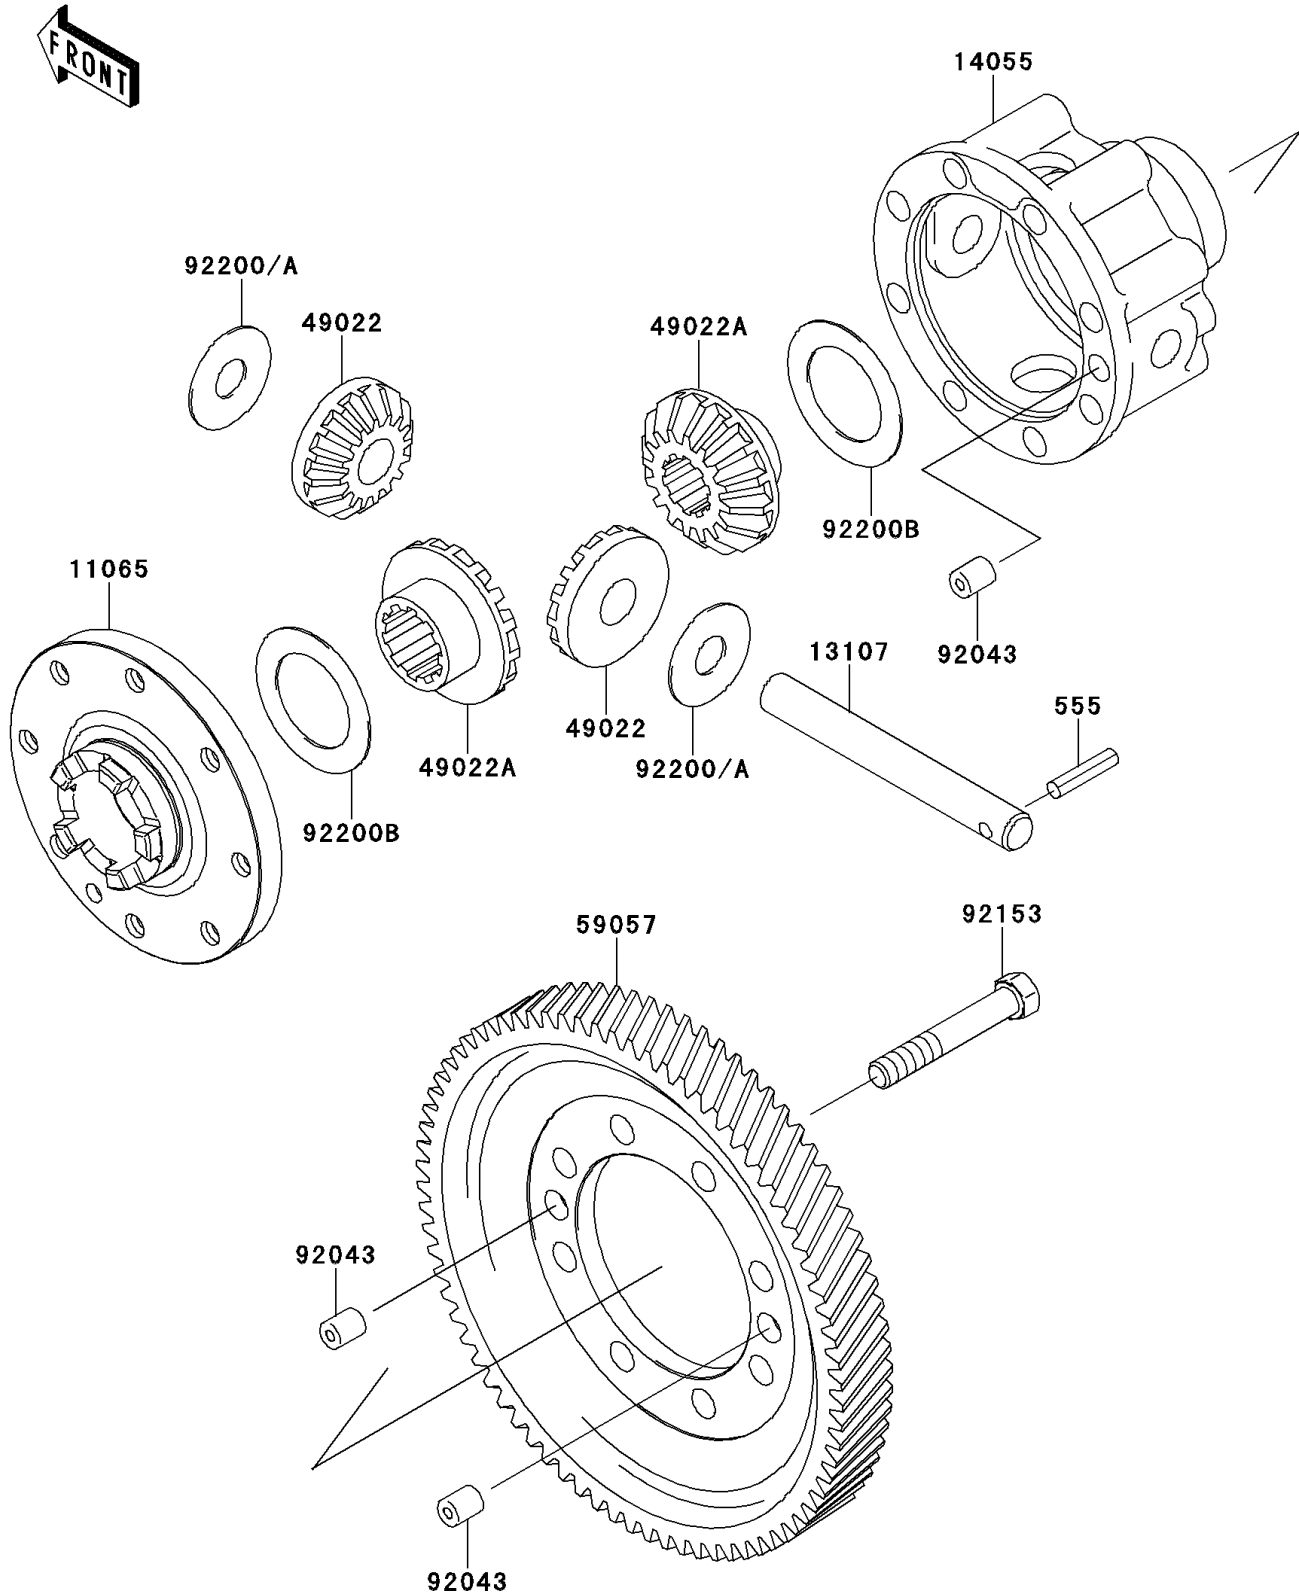

2011 MULE™ 4010 TRANS4x4® DIESEL

Kawasaki
Let the Good Times Roll®

PARTS DIAGRAM

Differential

E1451

2011 MULE™ 4010 TRANS4x4® DIESEL

Kawasaki
Let the Good Times Roll®

PARTS LIST

Differential

| ITEM NAME | PART NUMBER | QUANTITY |
|-----------|-------------|----------|
|-----------|-------------|----------|
